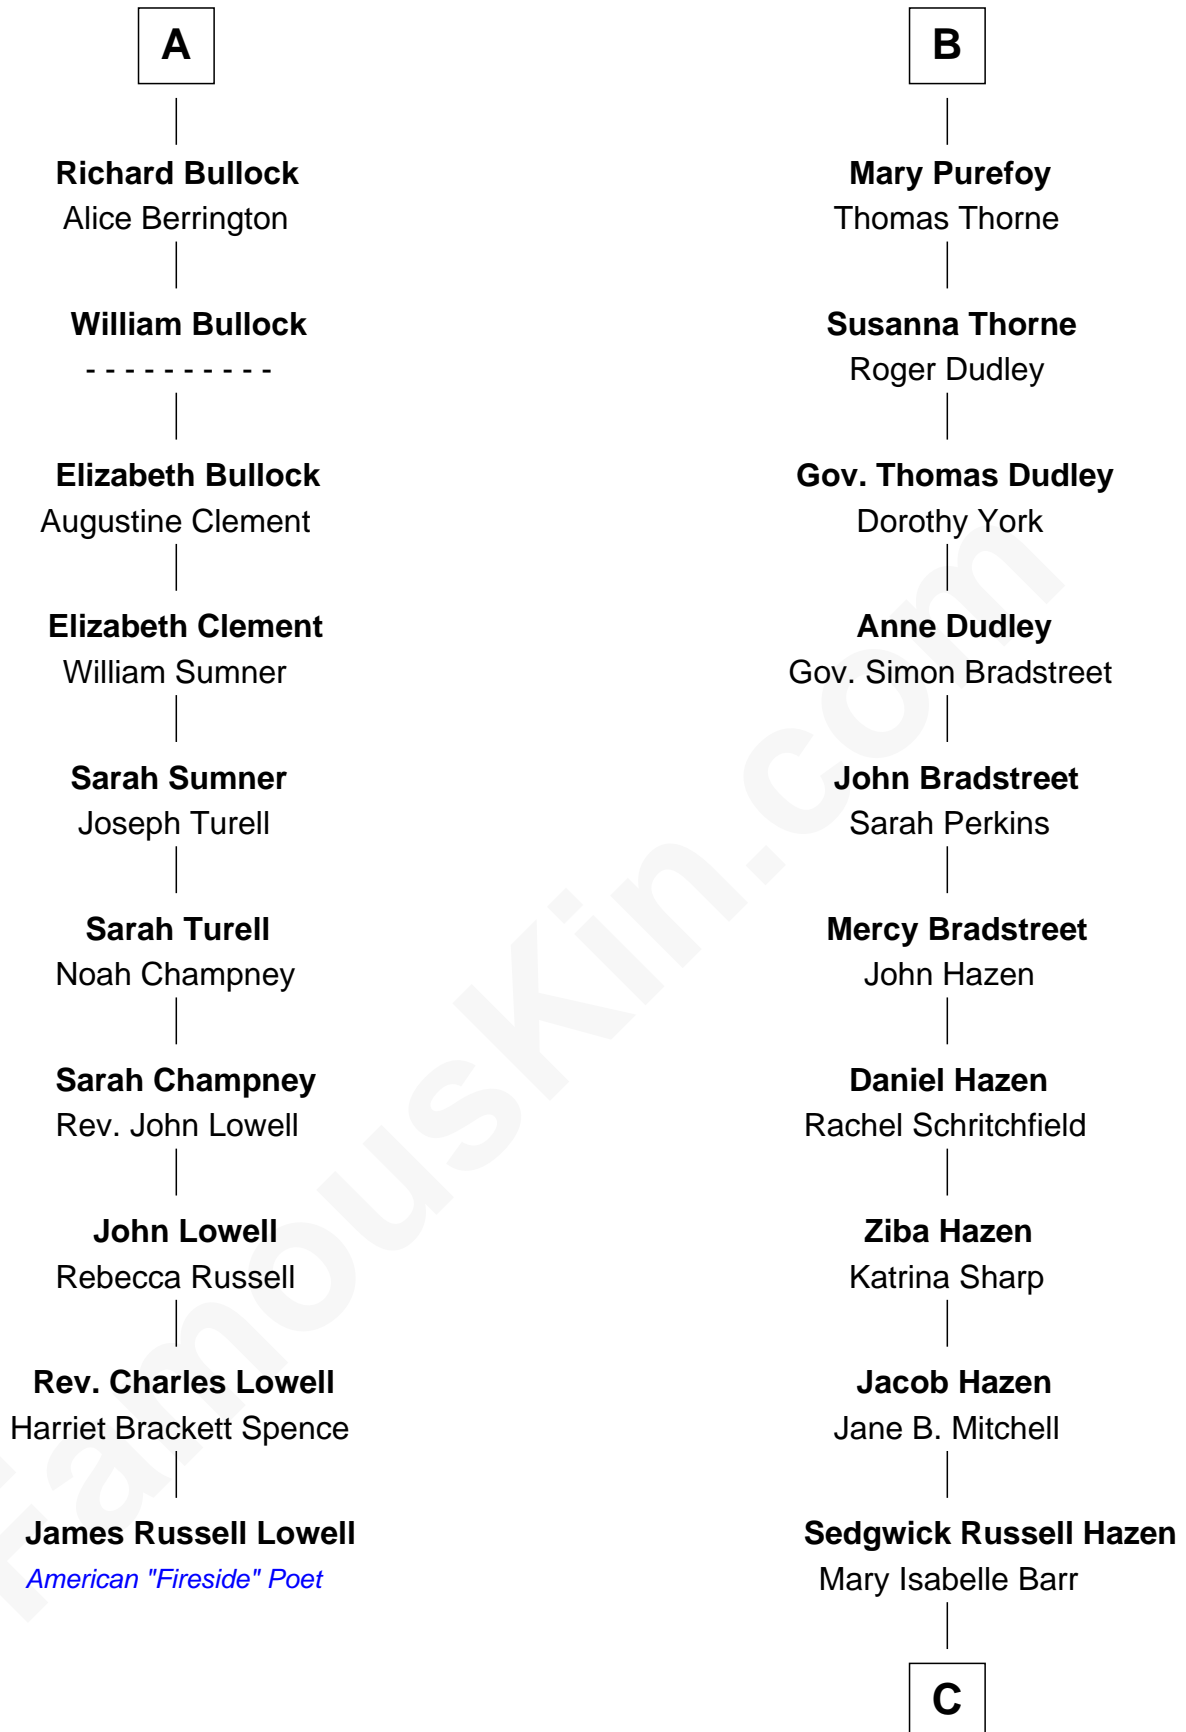

FamousKin.com
Relationship Chart of
James Russell Lowell
American "Fireside" Poet

16th cousin 4 times removed of

J. K. Simmons
TV and Movie Actor

Sir John Howard
 Alice de Bois

C

Lewis Jacob Hazen
Emma Broaddus Lewis