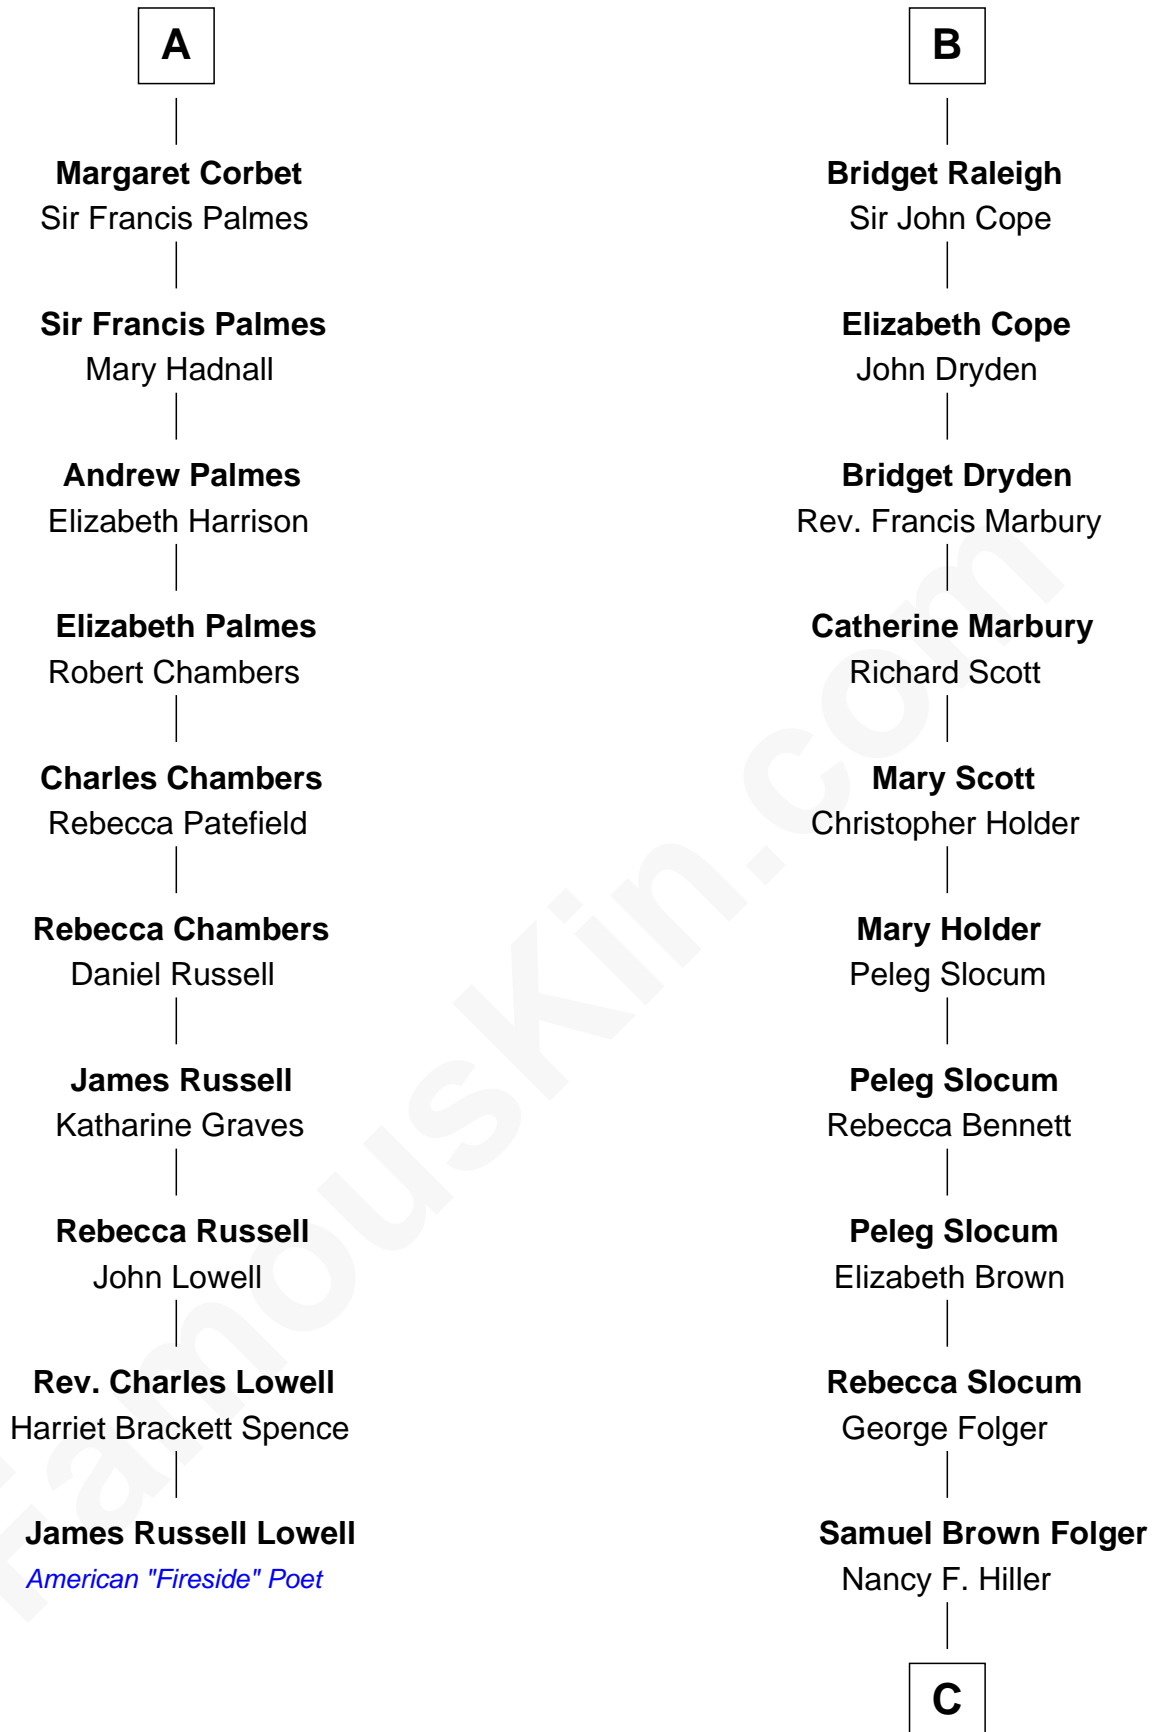

FamousKin.com
Relationship Chart of
James Russell Lowell
American "Fireside" Poet

16th cousin 2 times removed of

Henry Clay Folger

Founder of Folger Shakespeare Library and Chairman of Standard Oil

Sir James le Boteler
 Eleanor de Bohun

James le Boteler
 Elizabeth Darcy

James Butler
 Anne de Welles

James Butler
 Joan Beauchamp

Elizabeth Butler
 John Talbot

Ann Talbot
 Sir Henry Vernon

Elizabeth Vernon
 Sir Robert Corbet

Sir Roger Corbet
 Anne Windsor

A

Pernel le Boteler
 Sir Gilbert Talbot

Sir Richard Talbot
 Ankaret le Strange

Mary Talbot
 Sir Thomas Greene

Sir Thomas Greene
 Phillippa Ferrers

Elizabeth Greene
 William Raleigh

Sir Edward Raleigh
 Margaret Verney

Sir Edward Raleigh
 Anne Chamberlayne

B

C

Henry Clay Folger

Eliza Jane Clark

Henry Clay Folger

Chairman of Standard Oil

FamousKin.com