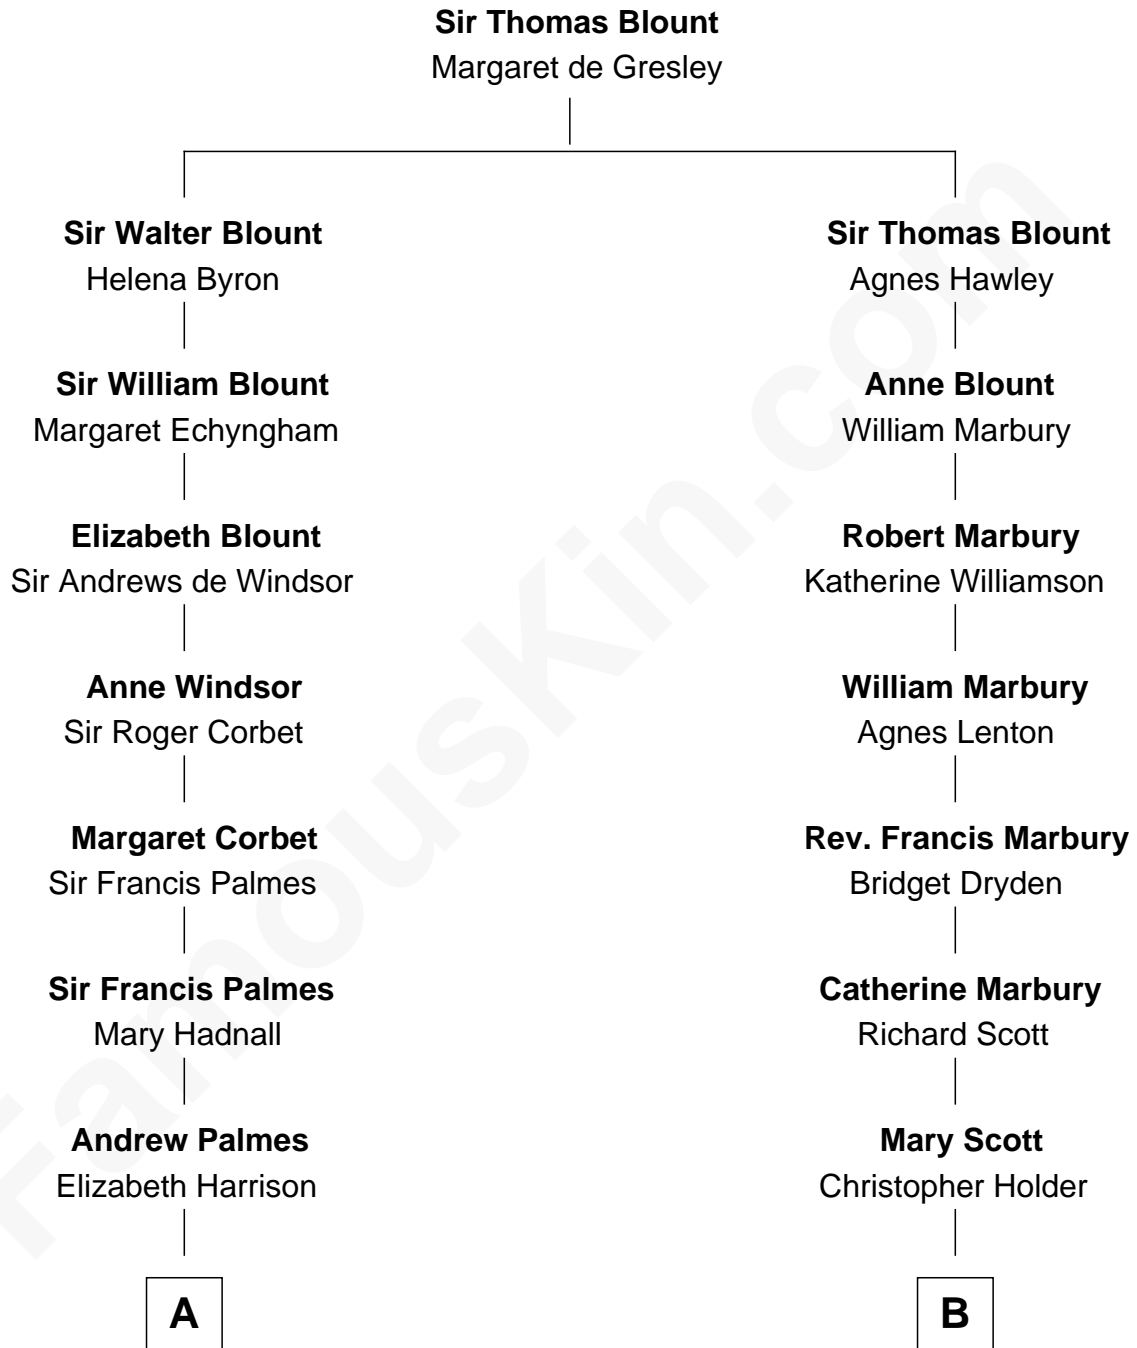

FamousKin.com
Relationship Chart of
James Russell Lowell
American "Fireside" Poet

12th cousin 1 time removed of

J. A. Folger
Founder of Folger Coffee Company

A

Elizabeth Palmes

Robert Chambers

Charles Chambers