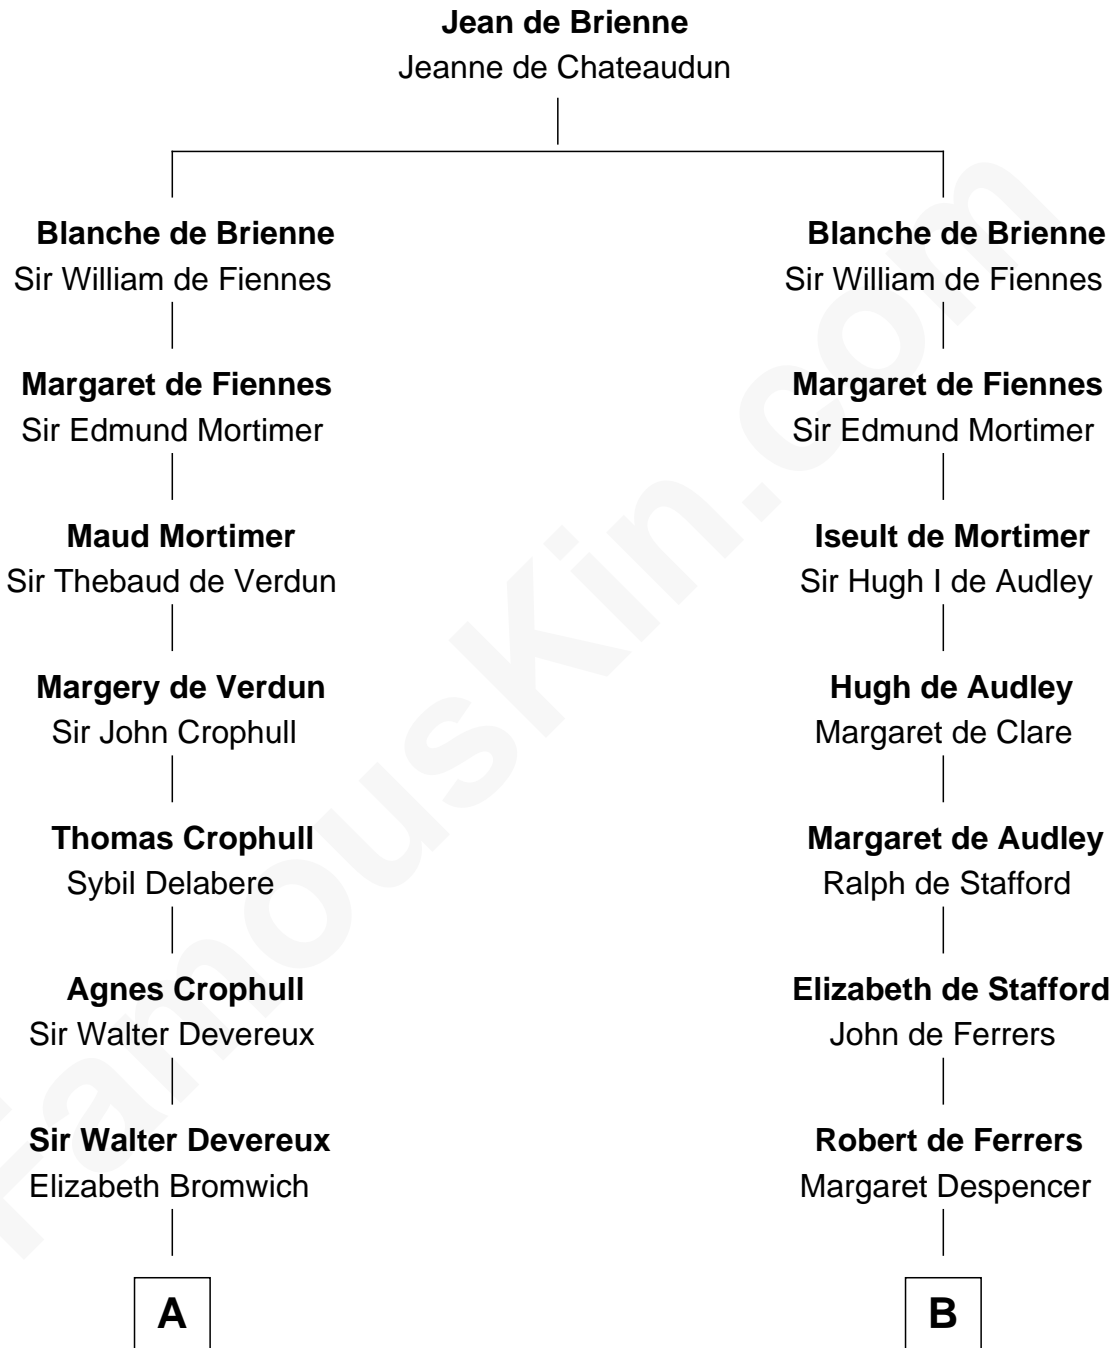

FamousKin.com
Relationship Chart of
James Russell Lowell
American "Fireside" Poet

21st cousin of
J. A. Folger
Founder of Folger Coffee Company

C

Rebecca Chambers

Daniel Russell

James Russell

Katharine Graves