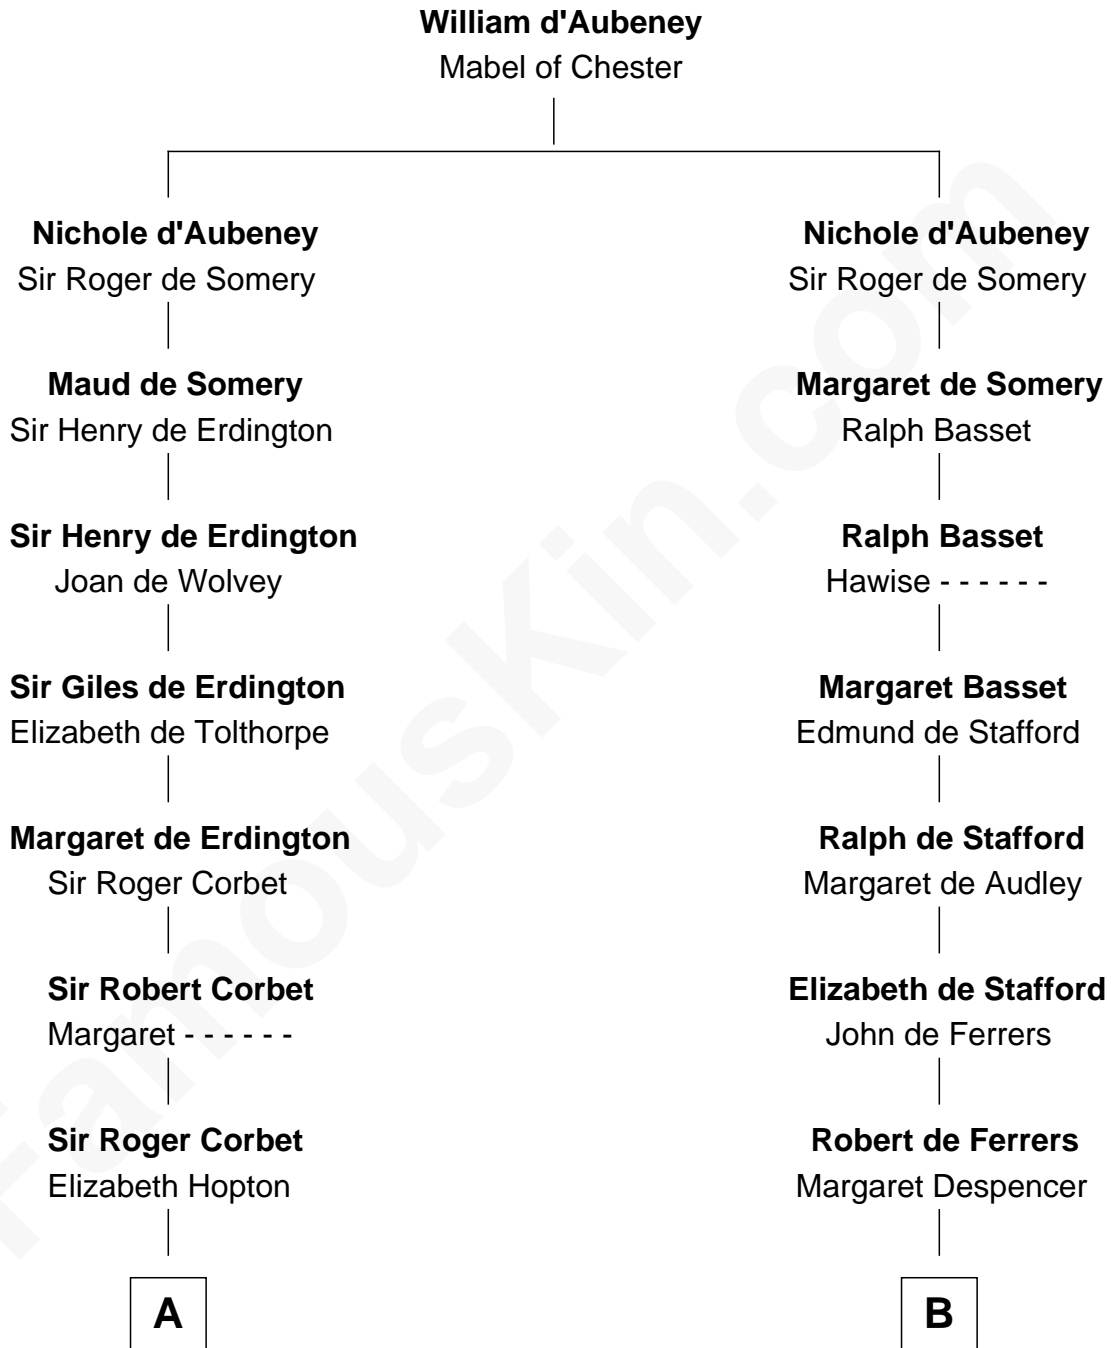

FamousKin.com
Relationship Chart of
James Russell Lowell
American "Fireside" Poet

19th cousin 2 times removed of

J. A. Folger
Founder of Folger Coffee Company

C

Rebecca Russell

John Lowell

Rev. Charles Lowell
Harriet Brackett Spence