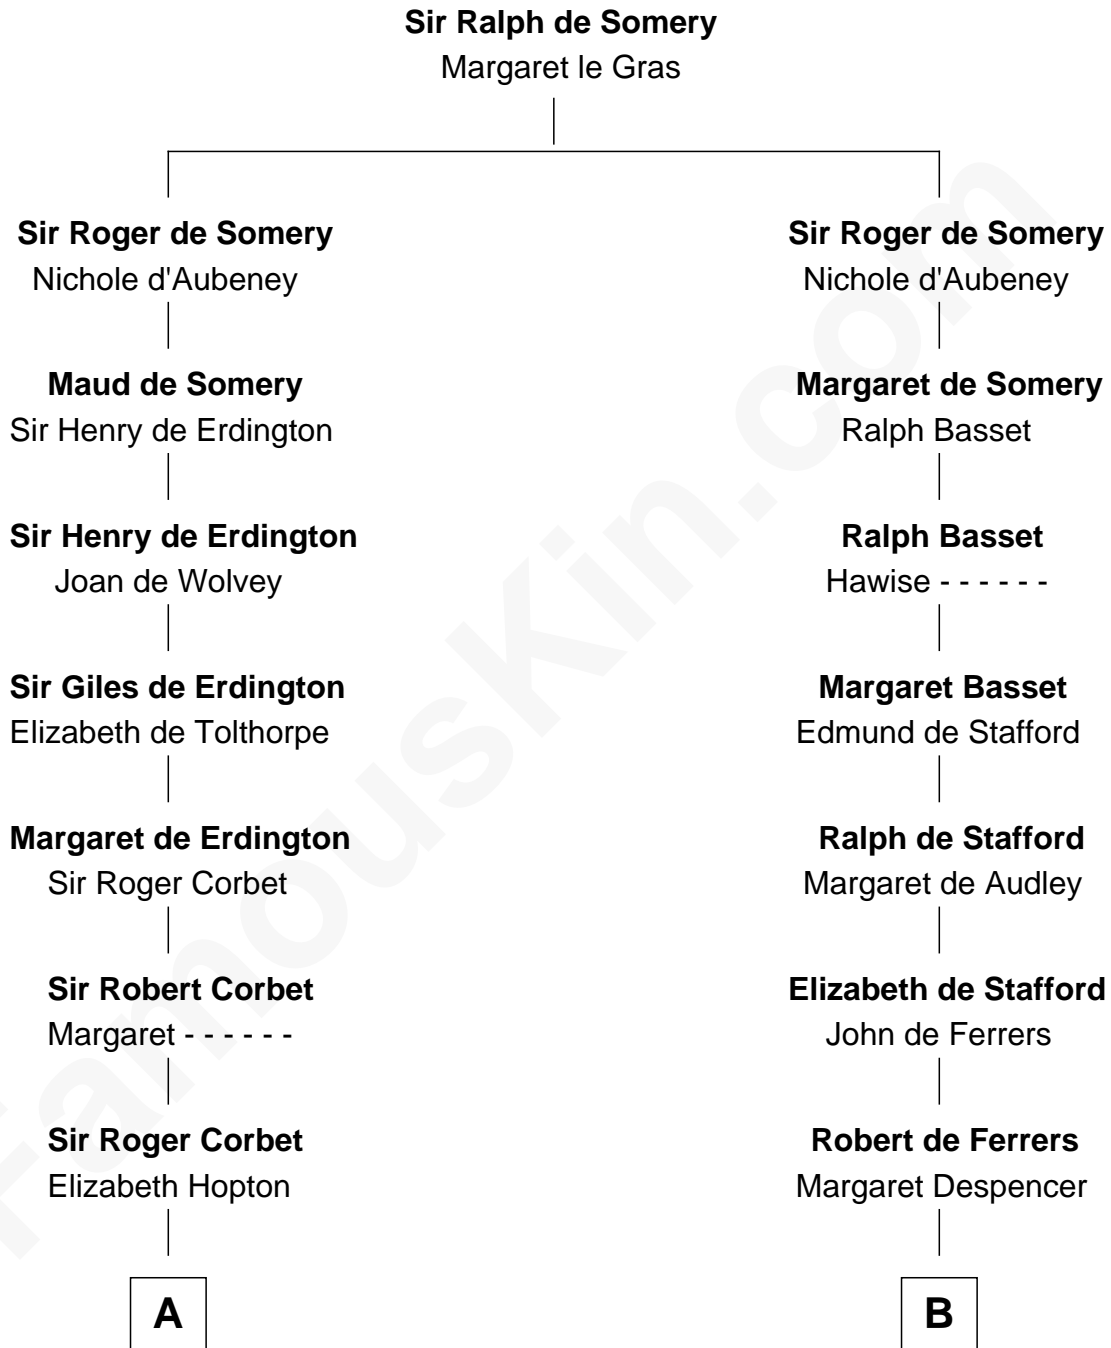

FamousKin.com
Relationship Chart of
James Russell Lowell
American "Fireside" Poet

19th cousin 2 times removed of

J. A. Folger
Founder of Folger Coffee Company

C

Rebecca Russell

John Lowell

Rev. Charles Lowell
Harriet Brackett Spence