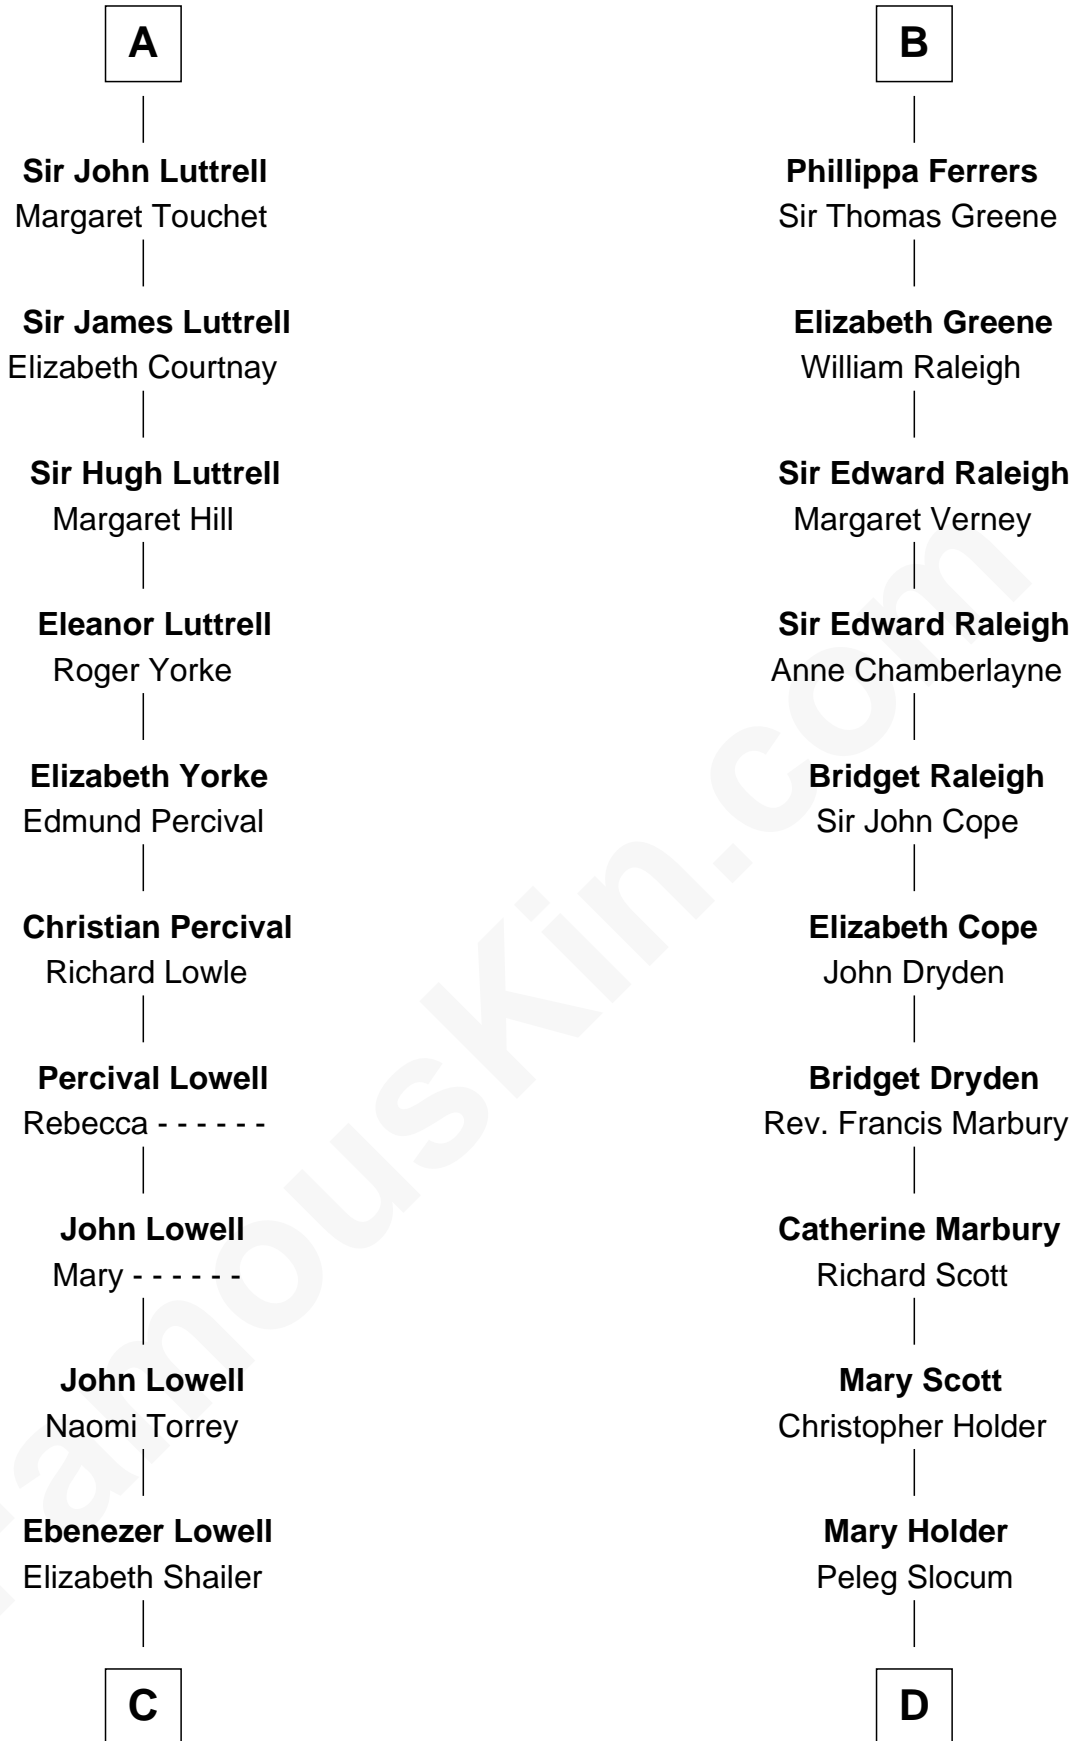

FamousKin.com
Relationship Chart of
James Russell Lowell
American "Fireside" Poet

20th cousin 1 time removed of

J. A. Folger
Founder of Folger Coffee Company

Thomas le Despencer

C

Rev. John Lowell

Sarah Champney