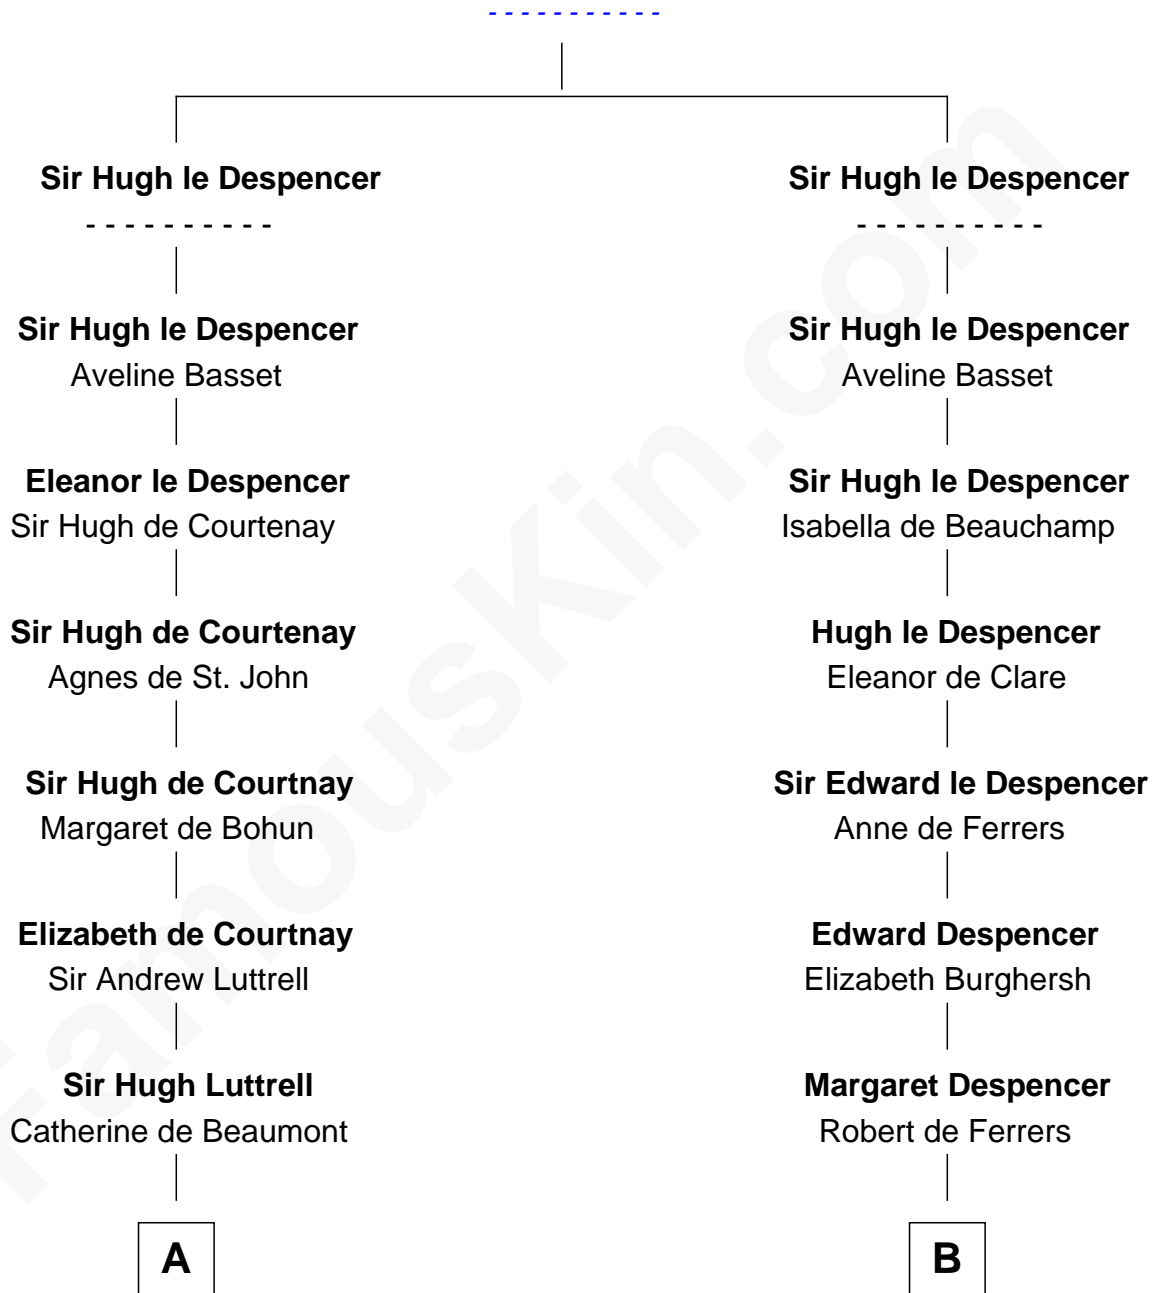

FamousKin.com
Relationship Chart of
James Russell Lowell
American "Fireside" Poet

20th cousin 1 time removed of

J. A. Folger
Founder of Folger Coffee Company

Thomas le Despencer

C

Rev. John Lowell

Sarah Champney