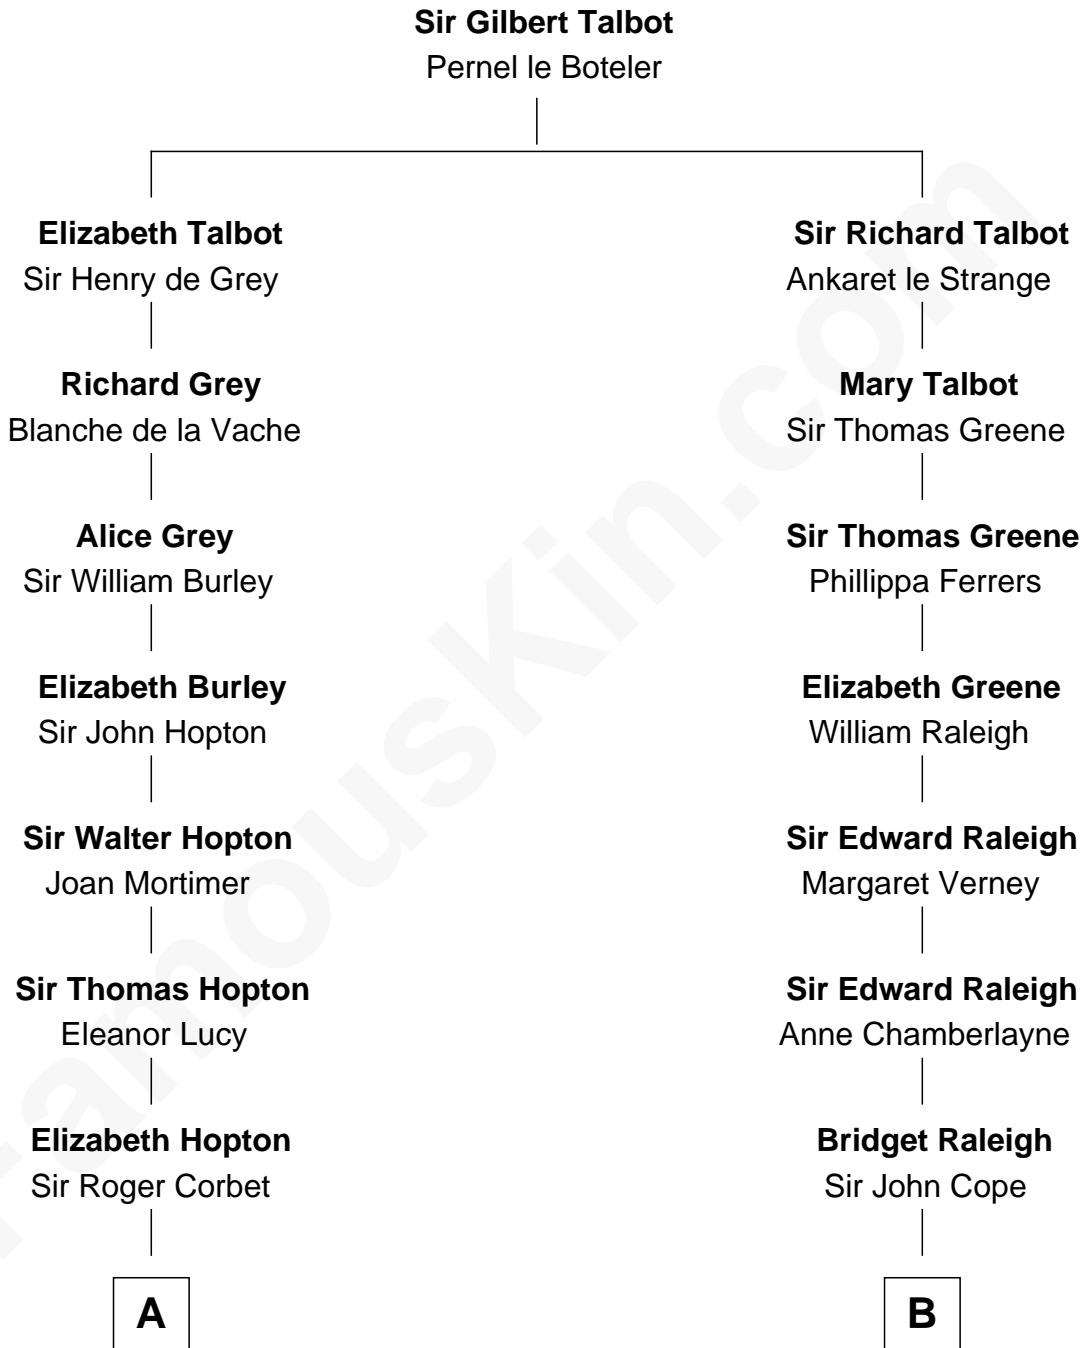

FamousKin.com
Relationship Chart of
James Russell Lowell
American "Fireside" Poet

16th cousin 3 times removed of

J. A. Folger
Founder of Folger Coffee Company

C

—
Rebecca Russell

John Lowell

—
Rev. Charles Lowell
Harriet Brackett Spence

—
James Russell Lowell
American "Fireside" Poet

FamousKin.com