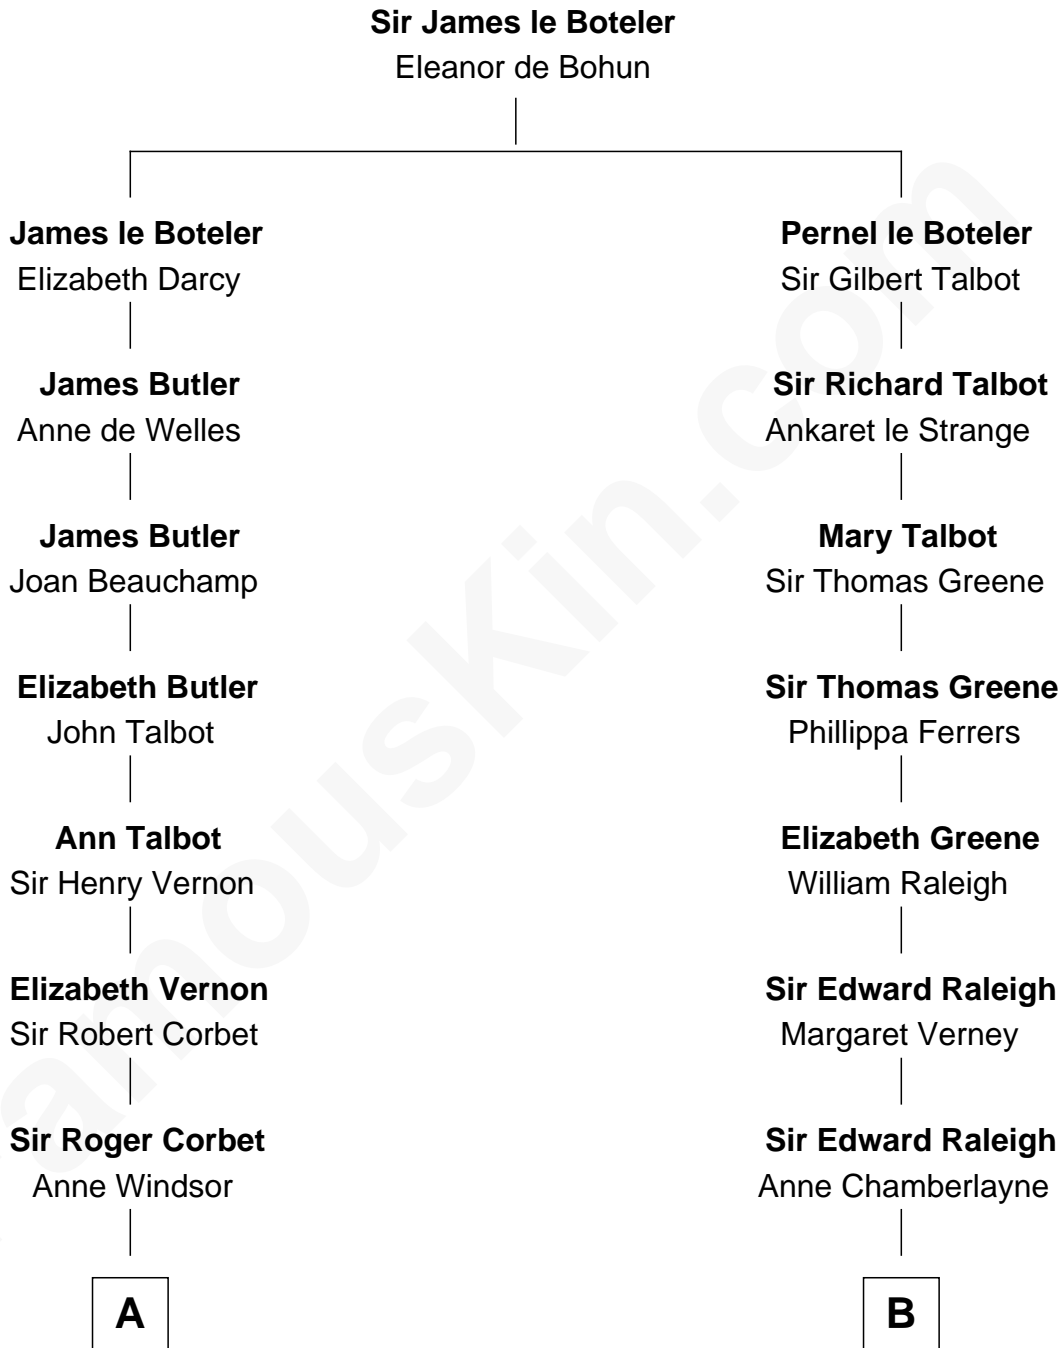

FamousKin.com
Relationship Chart of
James Russell Lowell
American "Fireside" Poet

16th cousin 1 time removed of

J. A. Folger
Founder of Folger Coffee Company

A

Margaret Corbet
Sir Francis Palmes

Sir Francis Palmes
Mary Hadnall

Andrew Palmes
Elizabeth Harrison

Elizabeth Palmes
Robert Chambers

Charles Chambers
Rebecca Patefield

Rebecca Chambers
Daniel Russell

James Russell
Katharine Graves

Rebecca Russell
John Lowell

Rev. Charles Lowell
Harriet Brackett Spence