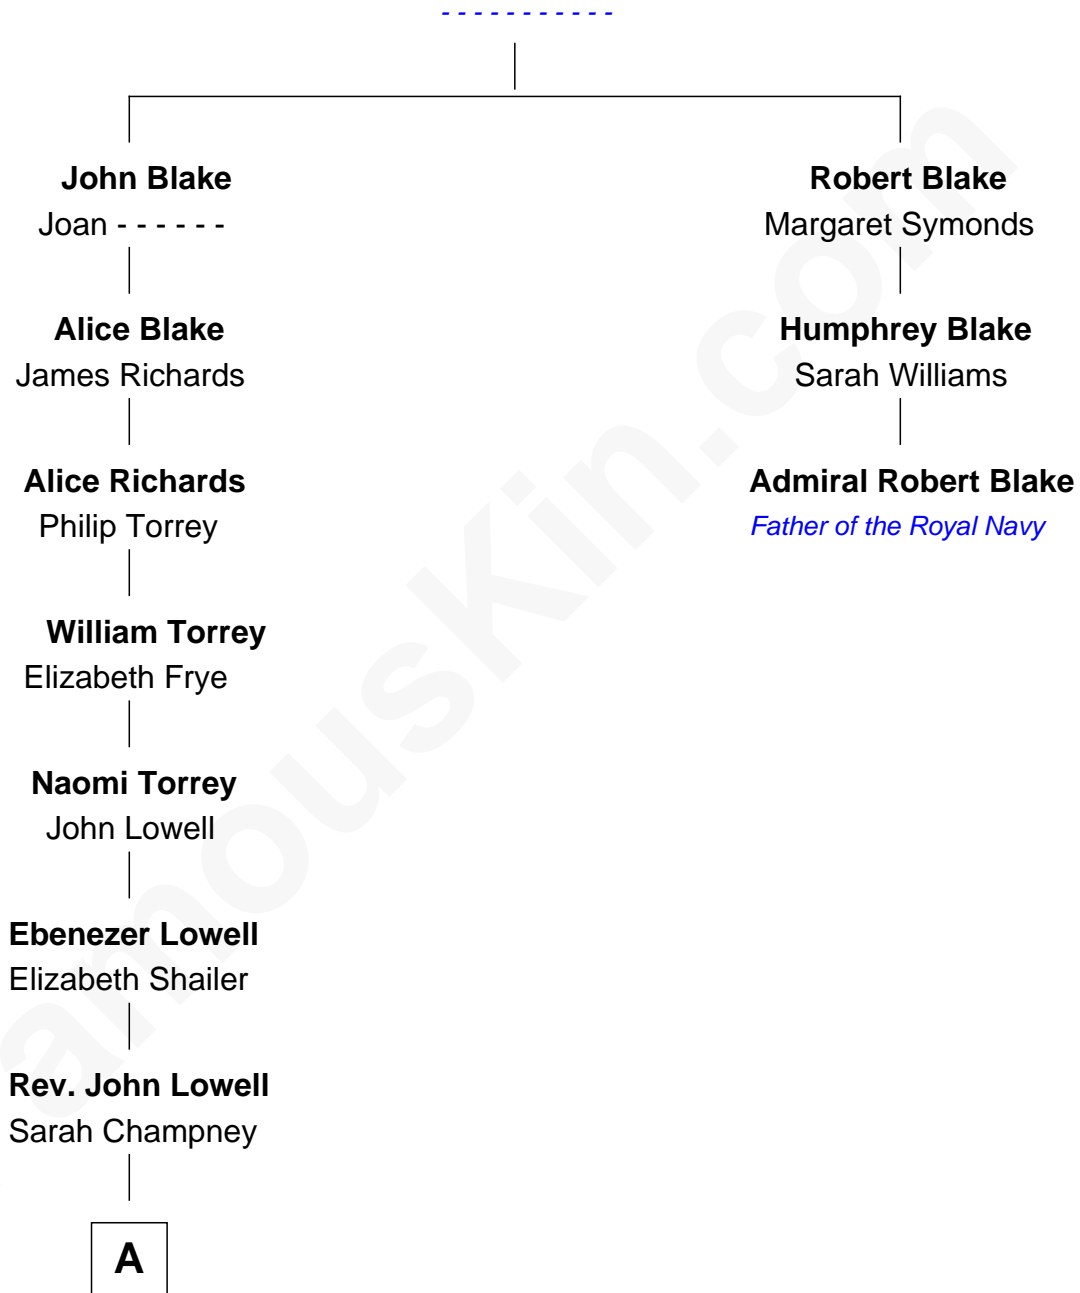

FamousKin.com Relationship Chart of

James Russell Lowell

American "Fireside" Poet

2nd cousin 7 times removed of

Admiral Robert Blake

Father of the Royal Navy

Humphrey Blake

A

—
John Lowell

Rebecca Russell

—
Rev. Charles Lowell

Harriet Brackett Spence

—
James Russell Lowell

American "Fireside" Poet

FamousKin.com