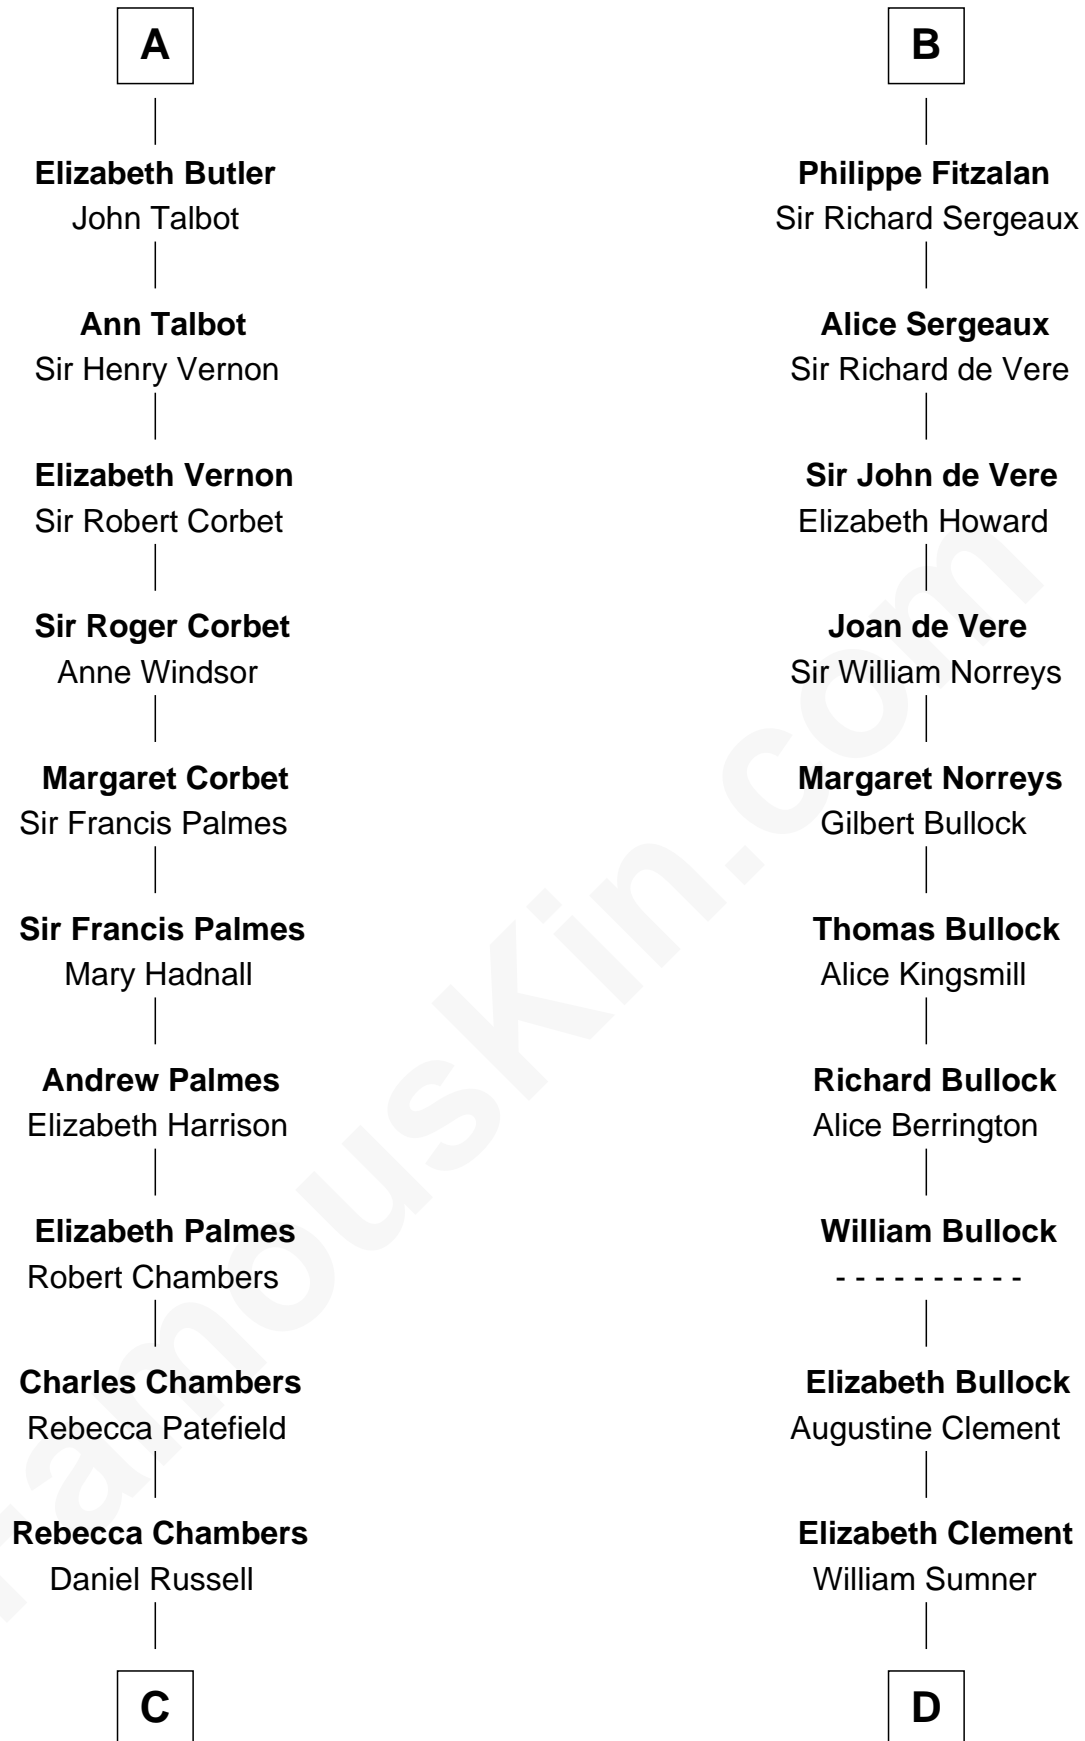

FamousKin.com Relationship Chart of

James Russell Lowell

American "Fireside" Poet

20th cousin of

Samuel Howard

Boston Tea Party Participant

C

James Russell
Katharine Graves

Samuel Howard
Boston Tea Party Participant

FamousKin.com