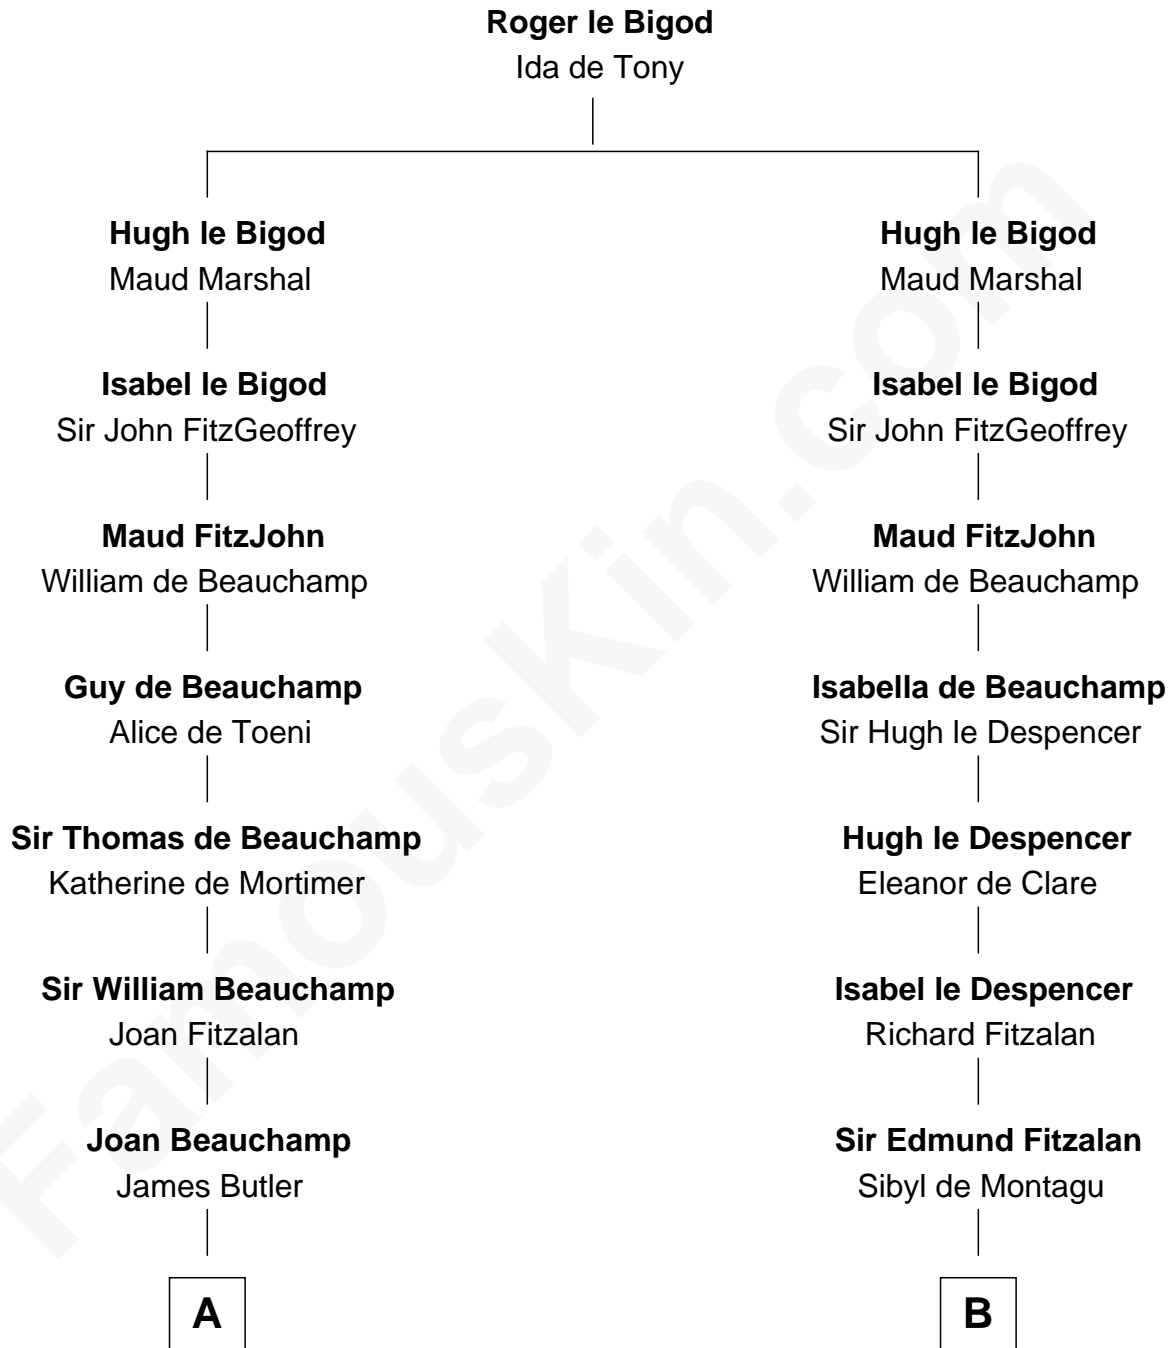

FamousKin.com Relationship Chart of

James Russell Lowell

American "Fireside" Poet

20th cousin of

Samuel Howard

Boston Tea Party Participant

C

James Russell
Katharine Graves

Rebecca Russell
John Lowell

Rev. Charles Lowell
Harriet Brackett Spence

James Russell Lowell
American "Fireside" Poet

D

Hannah Sumner
John Goffe

William Goffe
Abigail Richardson

Martha Goffe
Ebenezer Howard

Samuel Howard
Boston Tea Party Participant

FamousKin.com