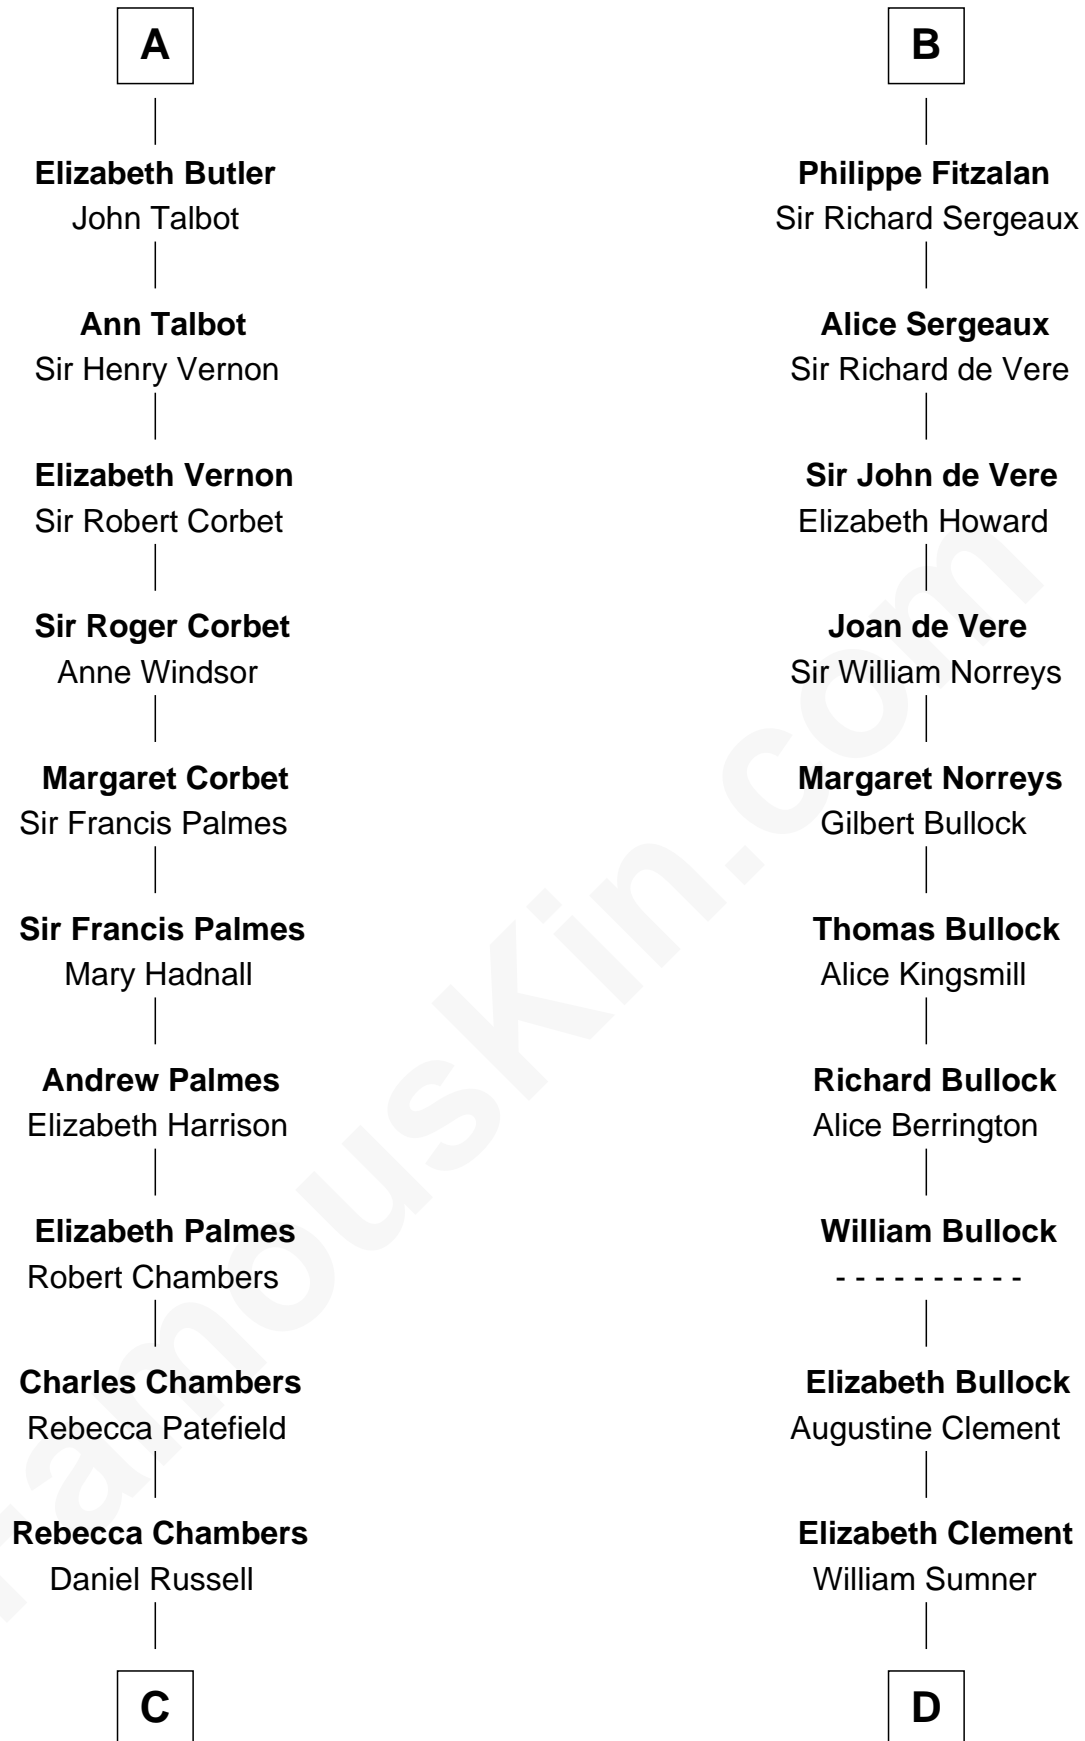

# FamousKin.com Relationship Chart of

**James Russell Lowell**

*American "Fireside" Poet*

20th cousin of

**Samuel Howard**

*Boston Tea Party Participant*

**C**

**James Russell**  
Katharine Graves