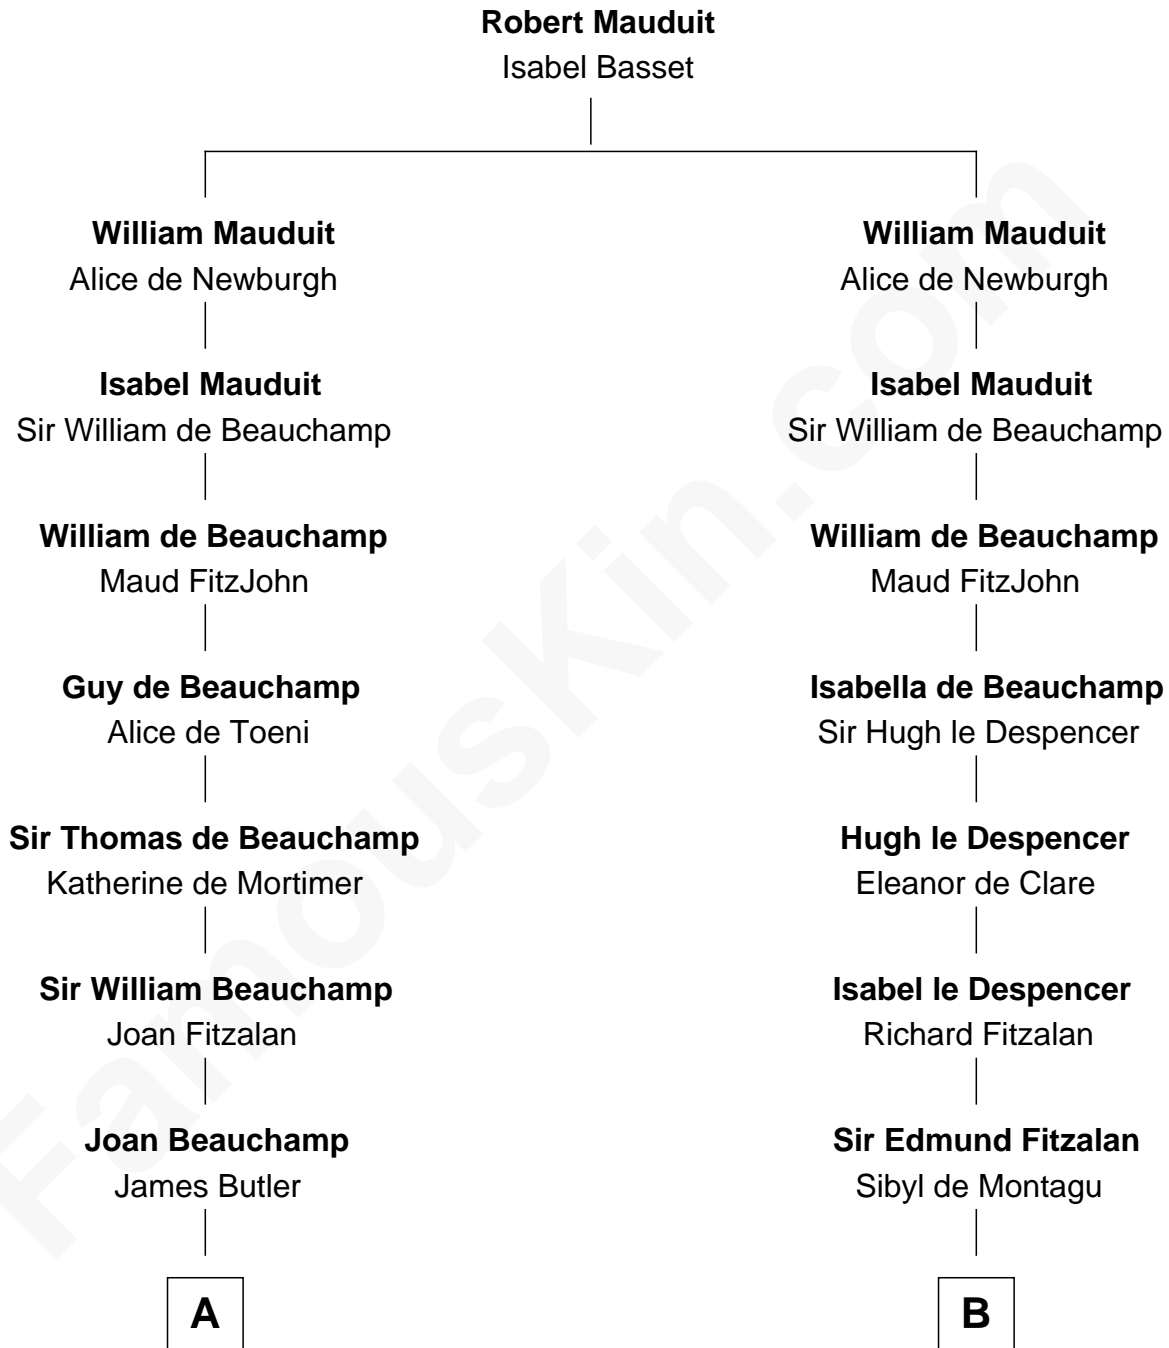

# FamousKin.com Relationship Chart of

**James Russell Lowell**

*American "Fireside" Poet*

20th cousin of

**Samuel Howard**

*Boston Tea Party Participant*

**C**

**James Russell**  
Katharine Graves

**Rebecca Russell**  
John Lowell

**Rev. Charles Lowell**  
Harriet Brackett Spence

**James Russell Lowell**  
*American "Fireside" Poet*

**D**

**Hannah Sumner**  
John Goffe

**William Goffe**  
Abigail Richardson

**Martha Goffe**  
Ebenezer Howard

**Samuel Howard**  
*Boston Tea Party Participant*

FamousKin.com