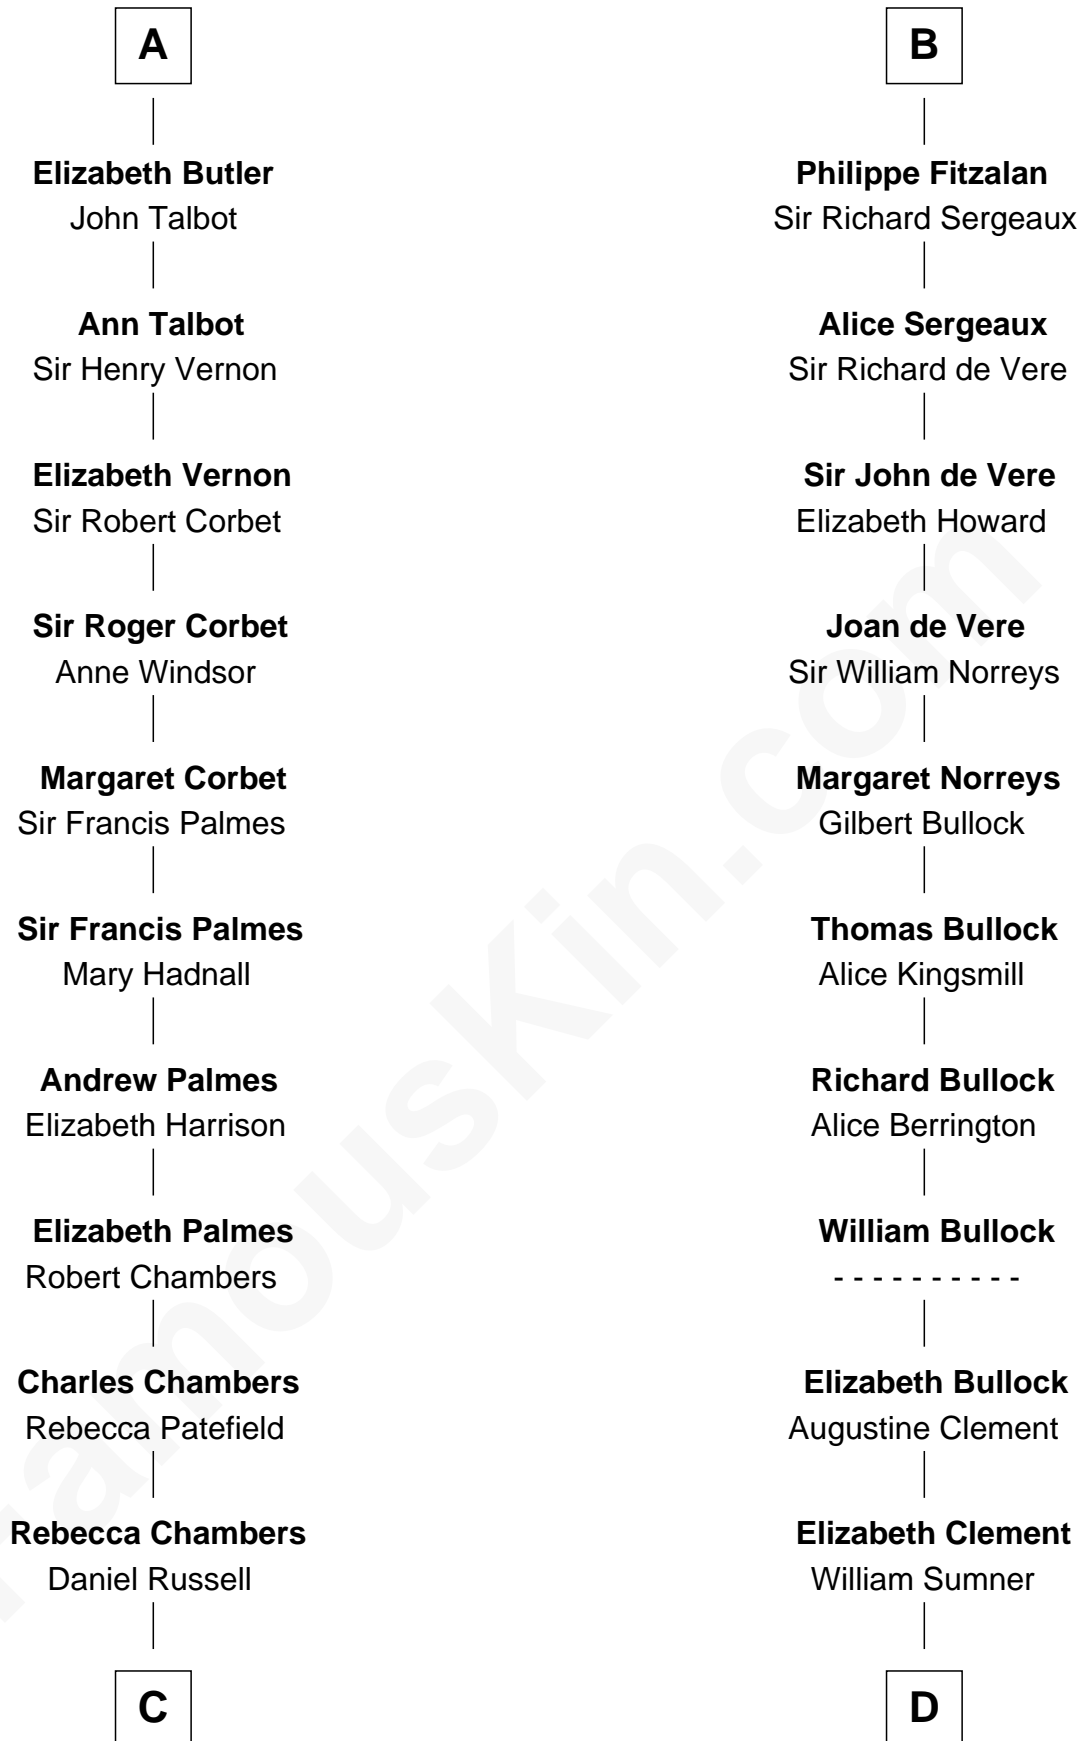

# FamousKin.com Relationship Chart of

**James Russell Lowell**

*American "Fireside" Poet*

20th cousin of

**Samuel Howard**

*Boston Tea Party Participant*

**Waleran de Newburgh**

Alice de Harcourt