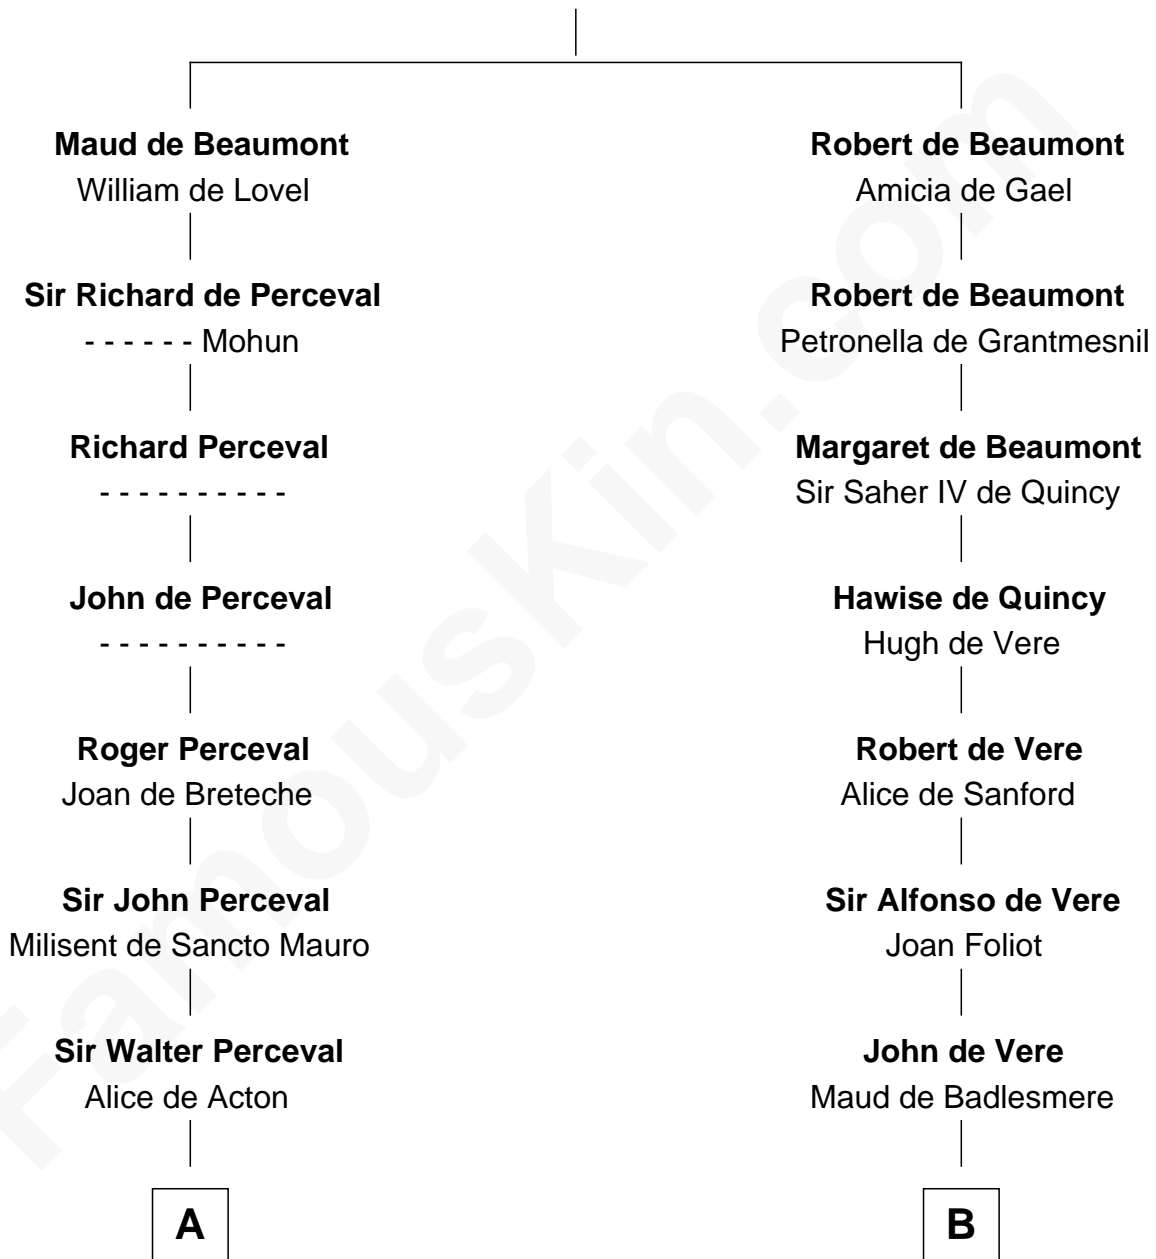

**FamousKin.com**  
**Relationship Chart of**  
**James Russell Lowell**  
*American "Fireside" Poet*

20th cousin 1 time removed of  
**Samuel Howard**  
*Boston Tea Party Participant*

**Sir Robert de Beaumont**  
 Isabel de Vermandois