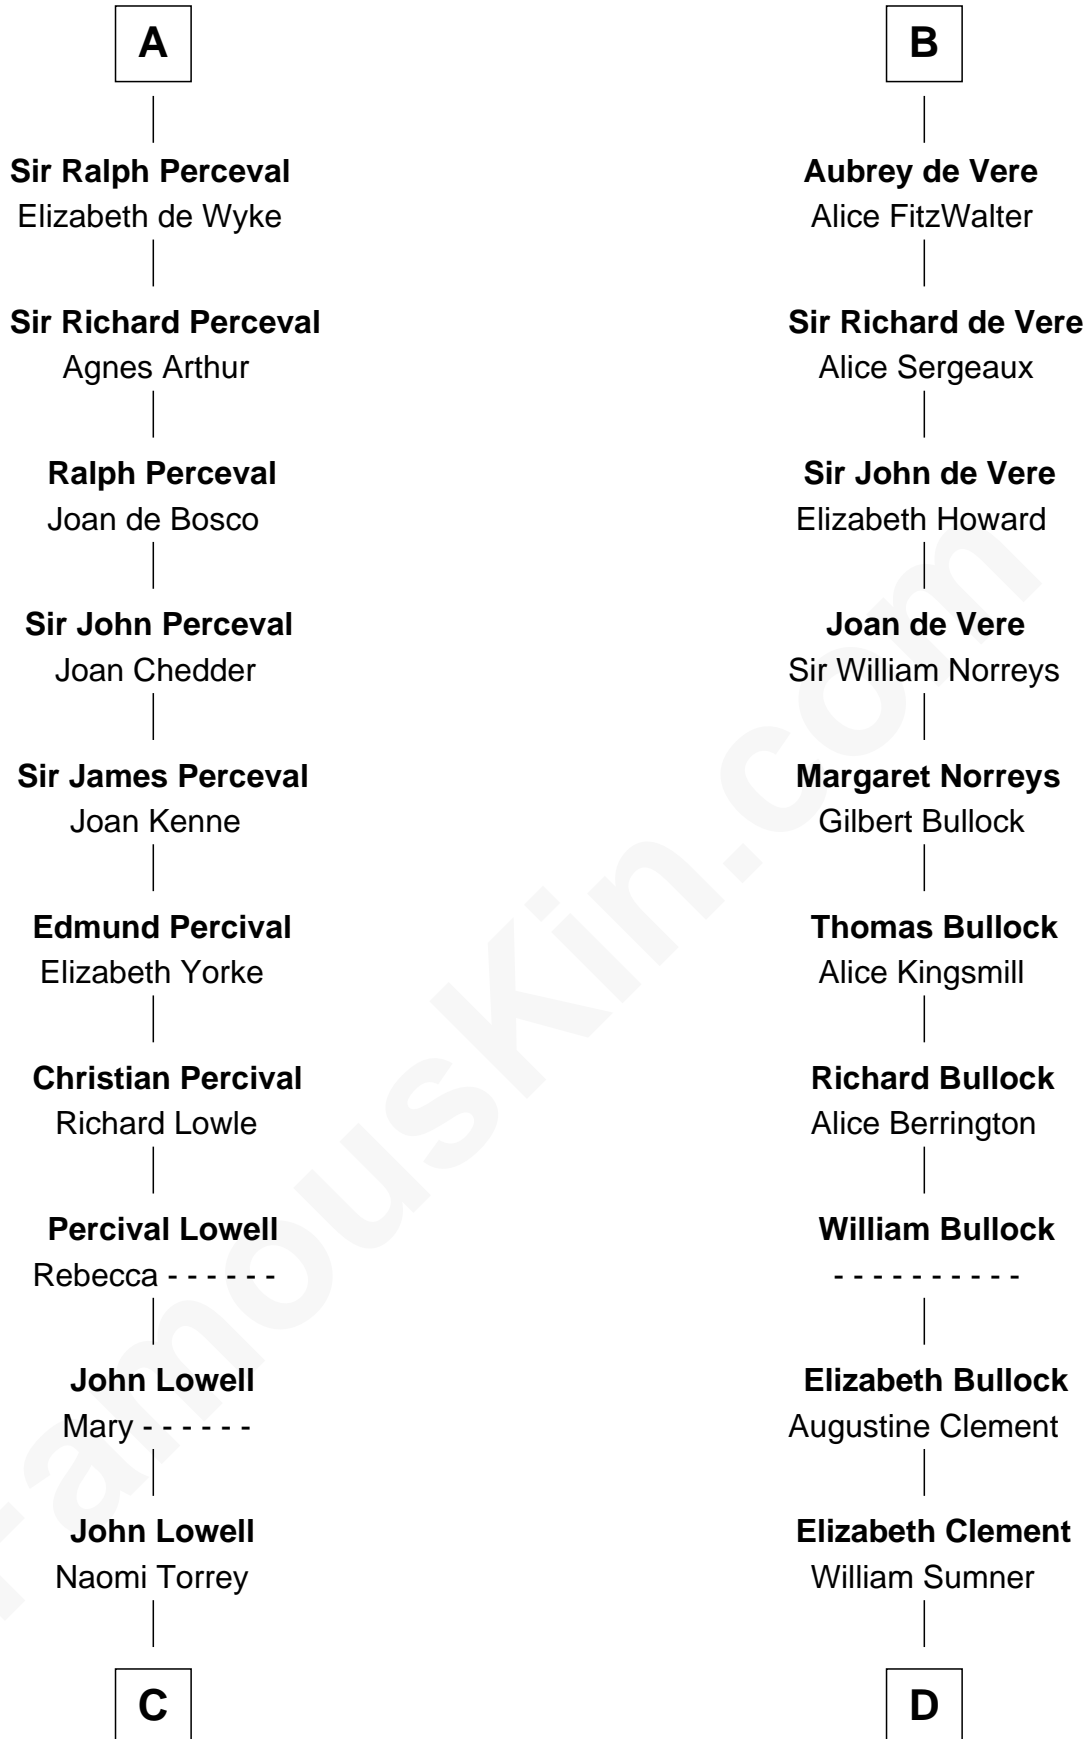

**FamousKin.com**  
**Relationship Chart of**  
**James Russell Lowell**  
*American "Fireside" Poet*

20th cousin 1 time removed of  
**Samuel Howard**  
*Boston Tea Party Participant*

**Sir Robert de Beaumont**  
 Isabel de Vermandois