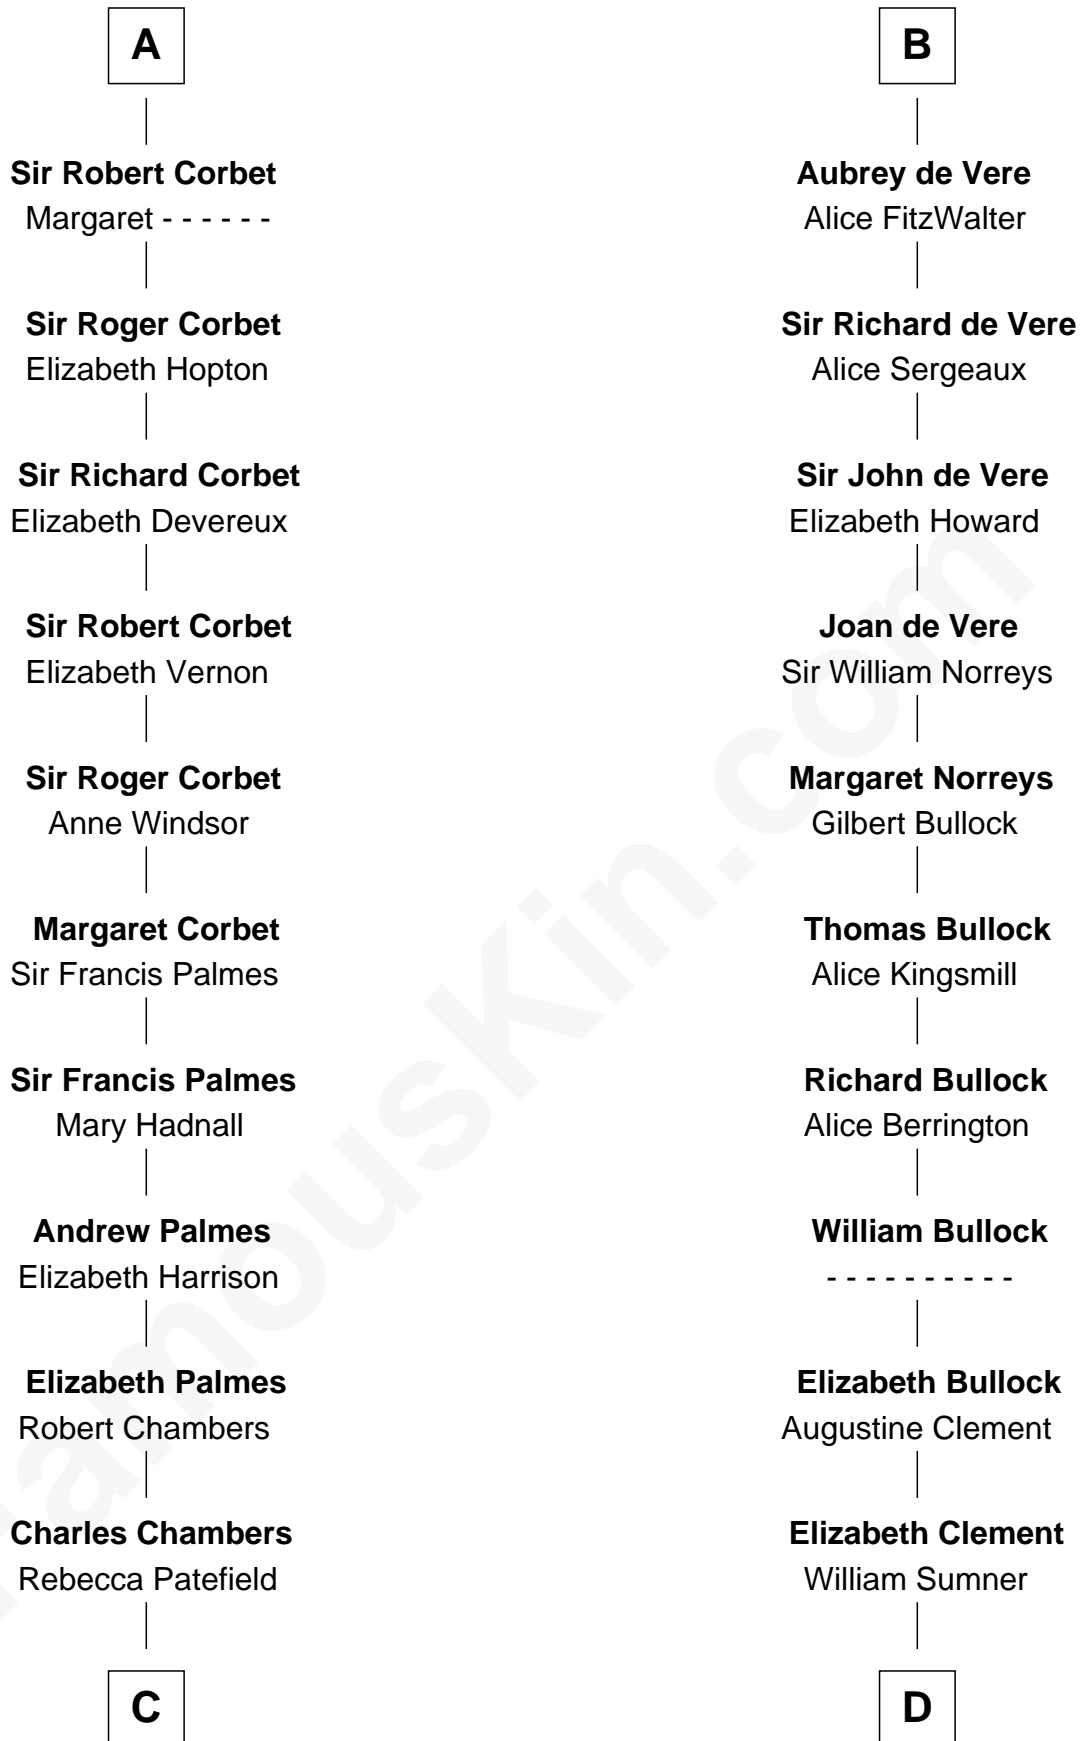

FamousKin.com Relationship Chart of

James Russell Lowell

American "Fireside" Poet

20th cousin 1 time removed of

Samuel Howard

Boston Tea Party Participant

Simon III de Montfort

Maud - - - - -

Juliana FitzMaurice

Margaret de Clare

Bartholomew de Badlesmere

Maud de Badlesmere

John de Vere

B

C

Rebecca Chambers