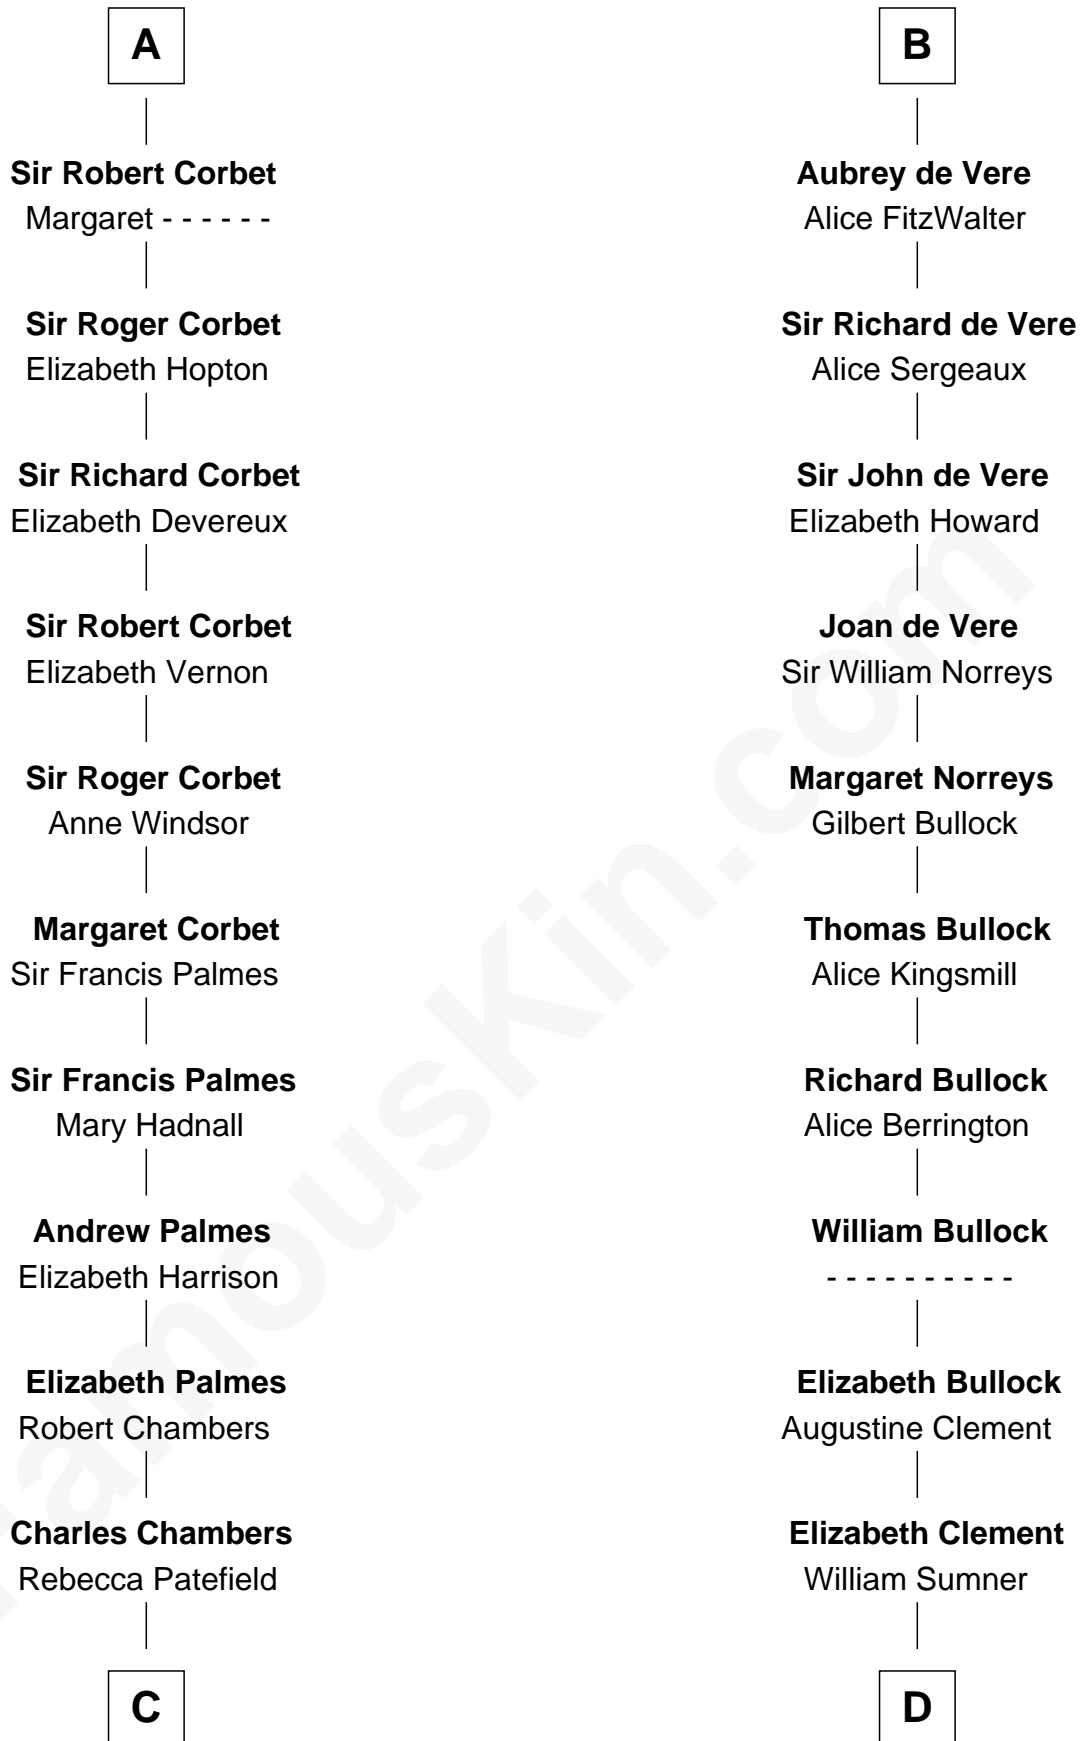

# FamousKin.com Relationship Chart of

**James Russell Lowell**

*American "Fireside" Poet*

20th cousin 1 time removed of

**Samuel Howard**

*Boston Tea Party Participant*

**James de St. Hilary**

Aveline - - - - -

Juliana FitzMaurice

**Margaret de Clare**

Bartholomew de Badlesmere

**Maud de Badlesmere**

John de Vere

**B**

**C**

**Rebecca Chambers**

Daniel Russell

**James Russell**

Katharine Graves

**Rebecca Russell**

John Lowell

**Rev. Charles Lowell**

Harriet Brackett Spence

**James Russell Lowell**