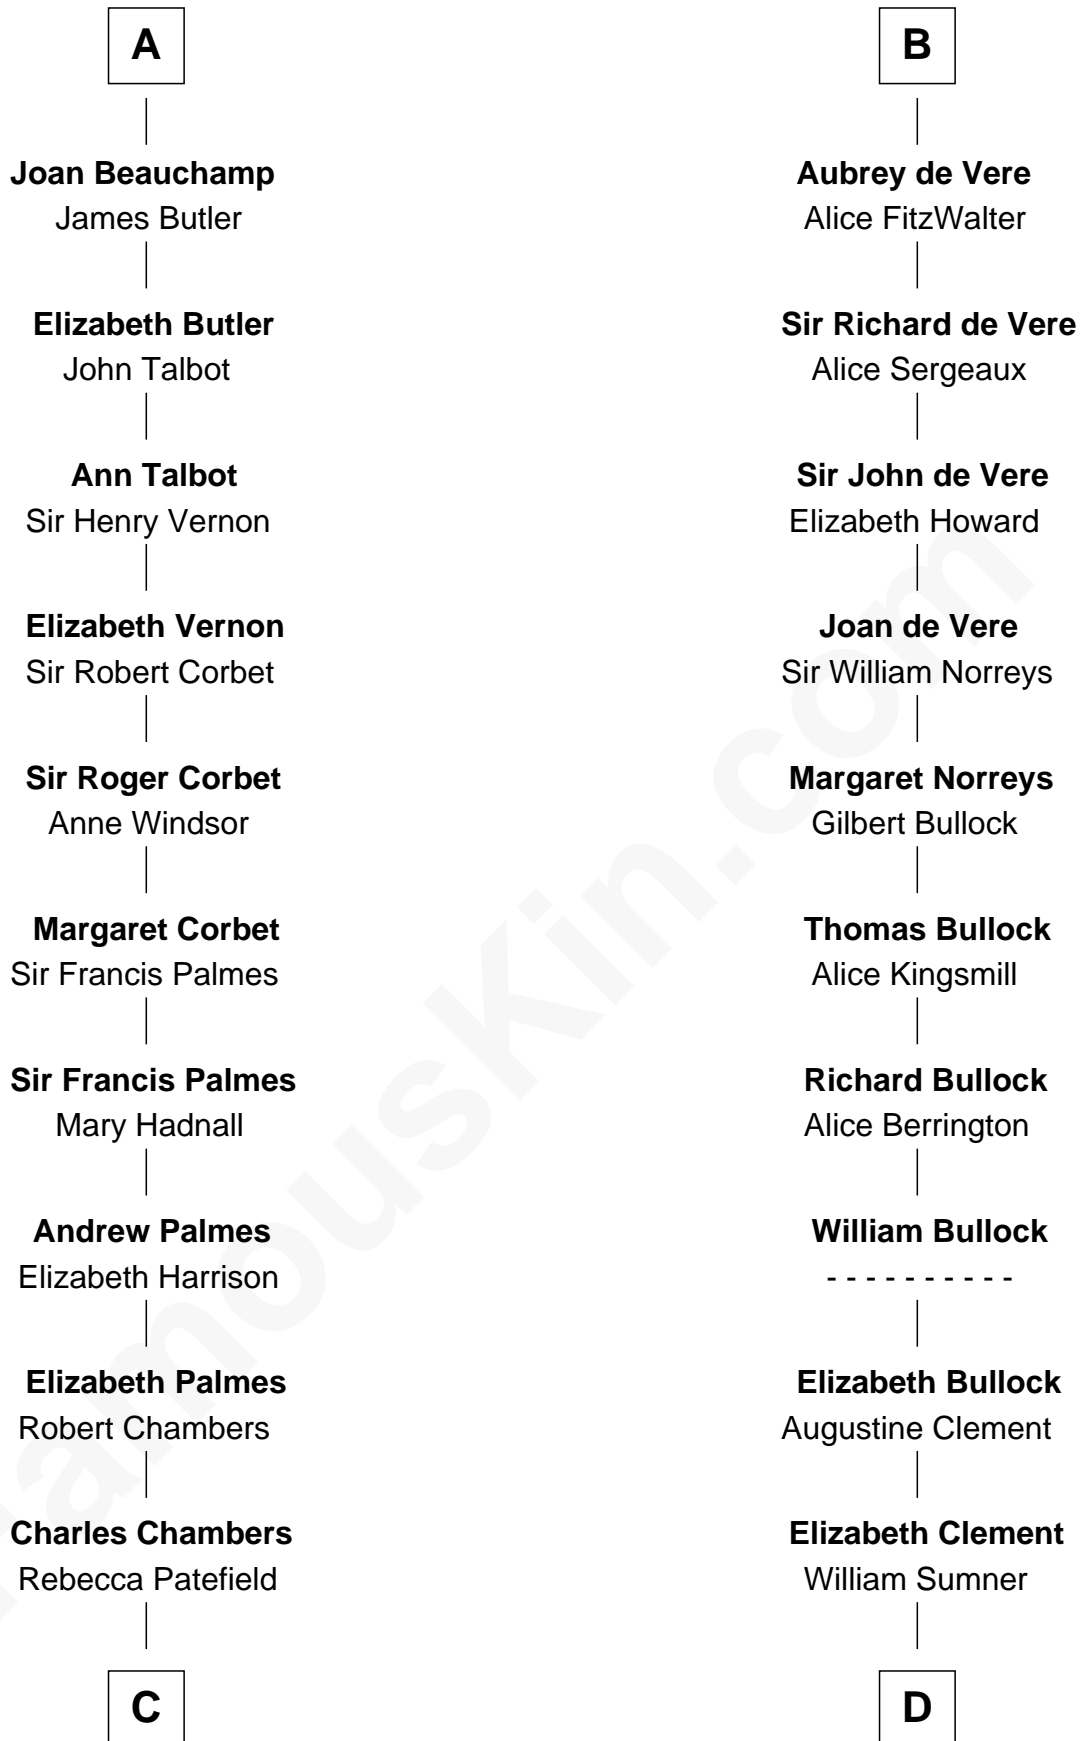

FamousKin.com Relationship Chart of

James Russell Lowell

American "Fireside" Poet

20th cousin 1 time removed of

Samuel Howard

Boston Tea Party Participant

Richard Fitzgilbert de Clare

Adeliza de Meschines