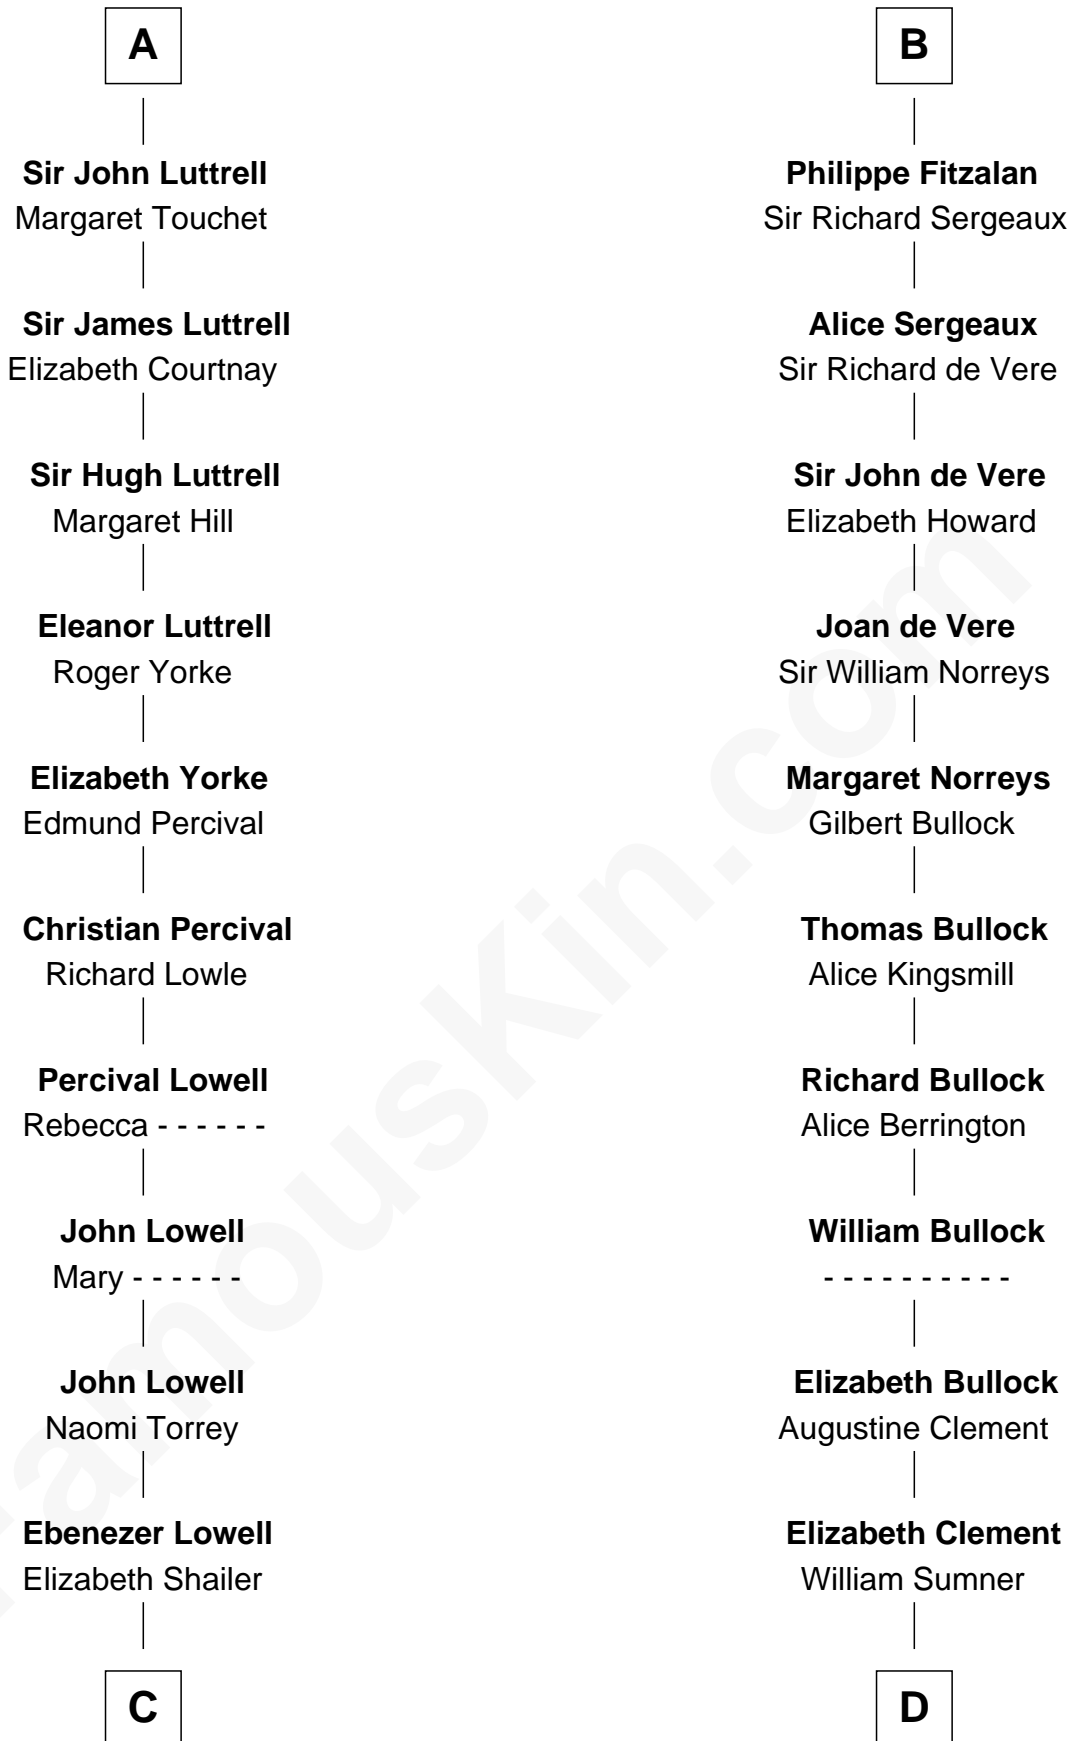

## Relationship Chart of

**James Russell Lowell**

*American "Fireside" Poet*

20th cousin of

**Samuel Howard**

*Boston Tea Party Participant*

**C**

**Rev. John Lowell**