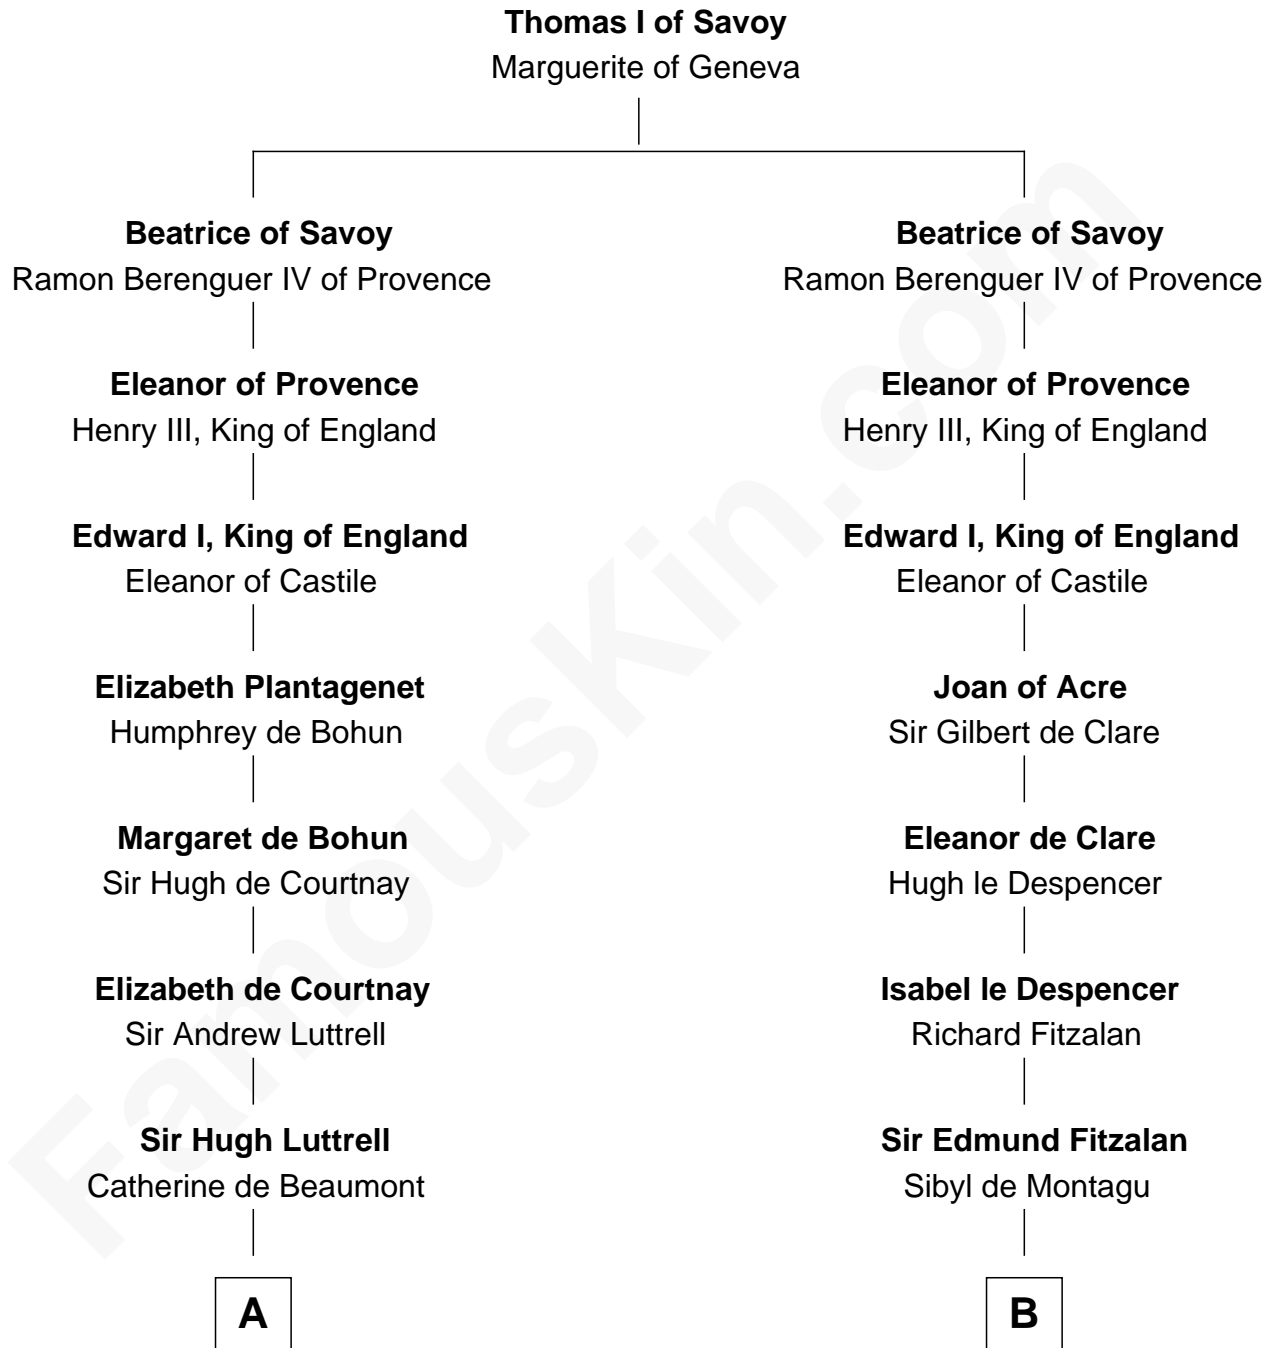

# FamousKin.com

## Relationship Chart of

**James Russell Lowell**

*American "Fireside" Poet*

20th cousin of

**Samuel Howard**

*Boston Tea Party Participant*

**C**

**Rev. John Lowell**