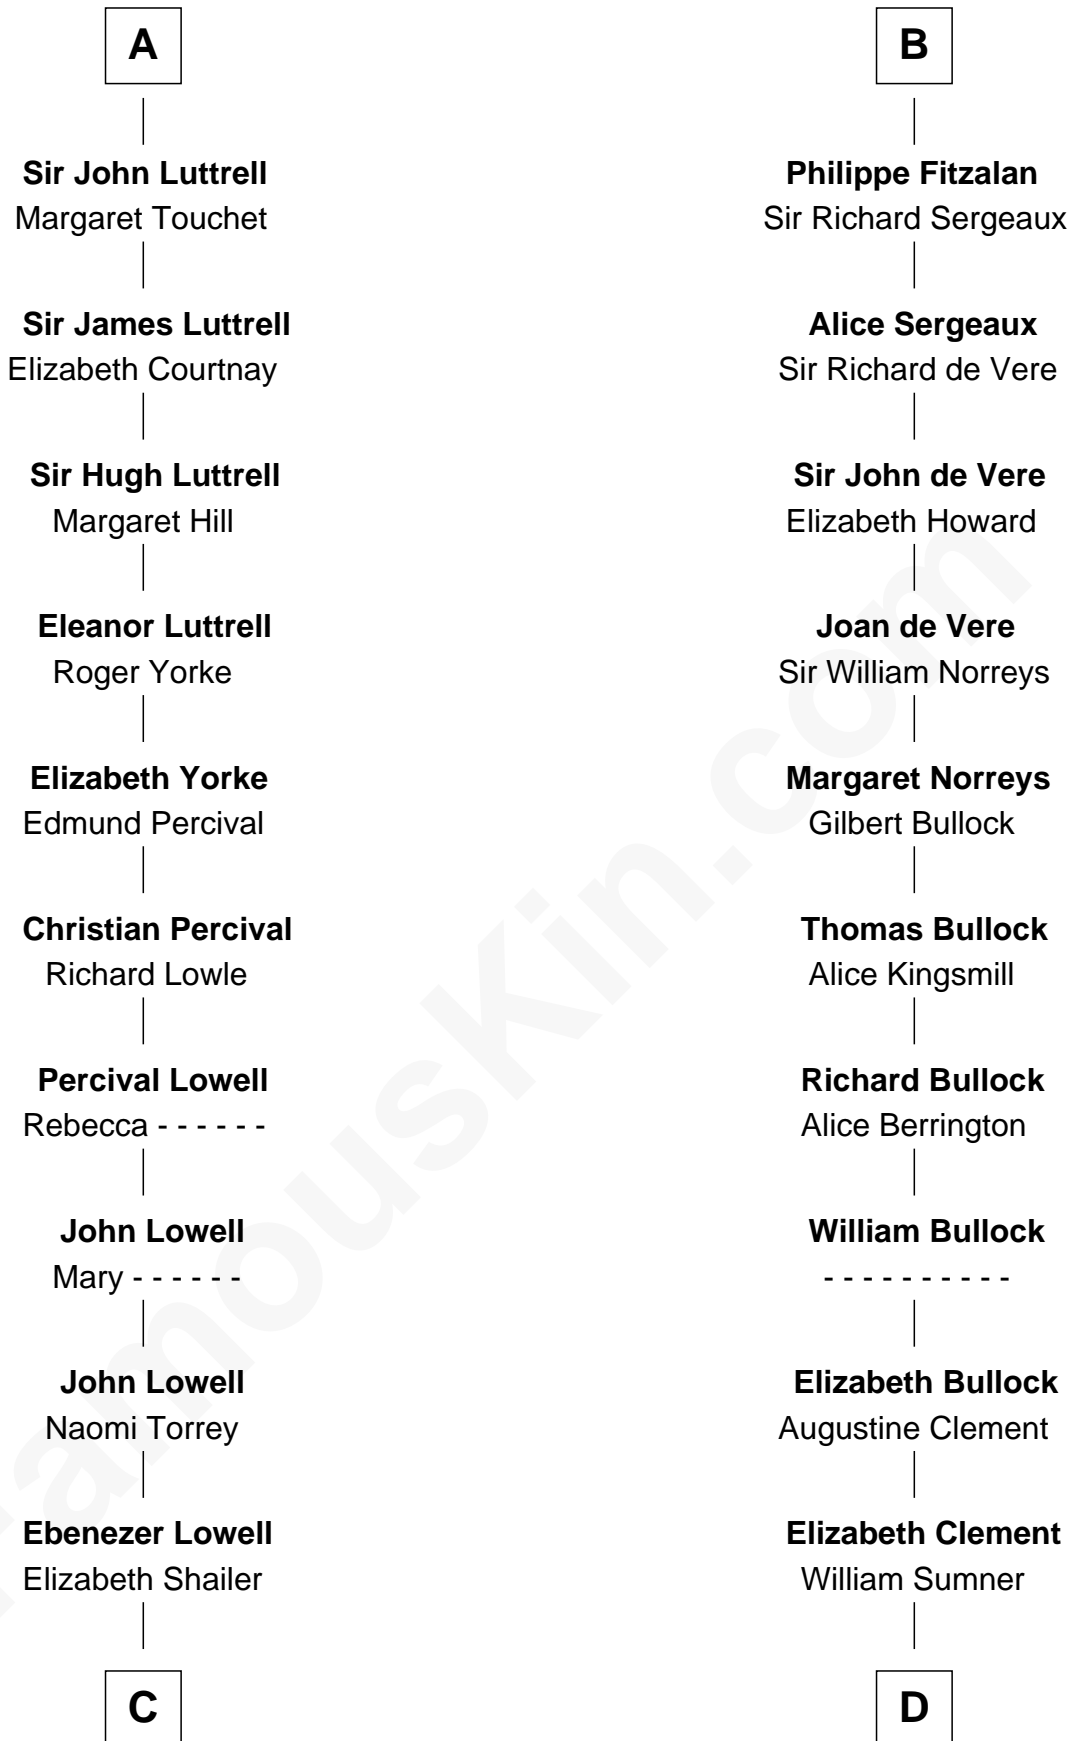

FamousKin.com

Relationship Chart of

James Russell Lowell

American "Fireside" Poet

20th cousin of

Samuel Howard

Boston Tea Party Participant

C