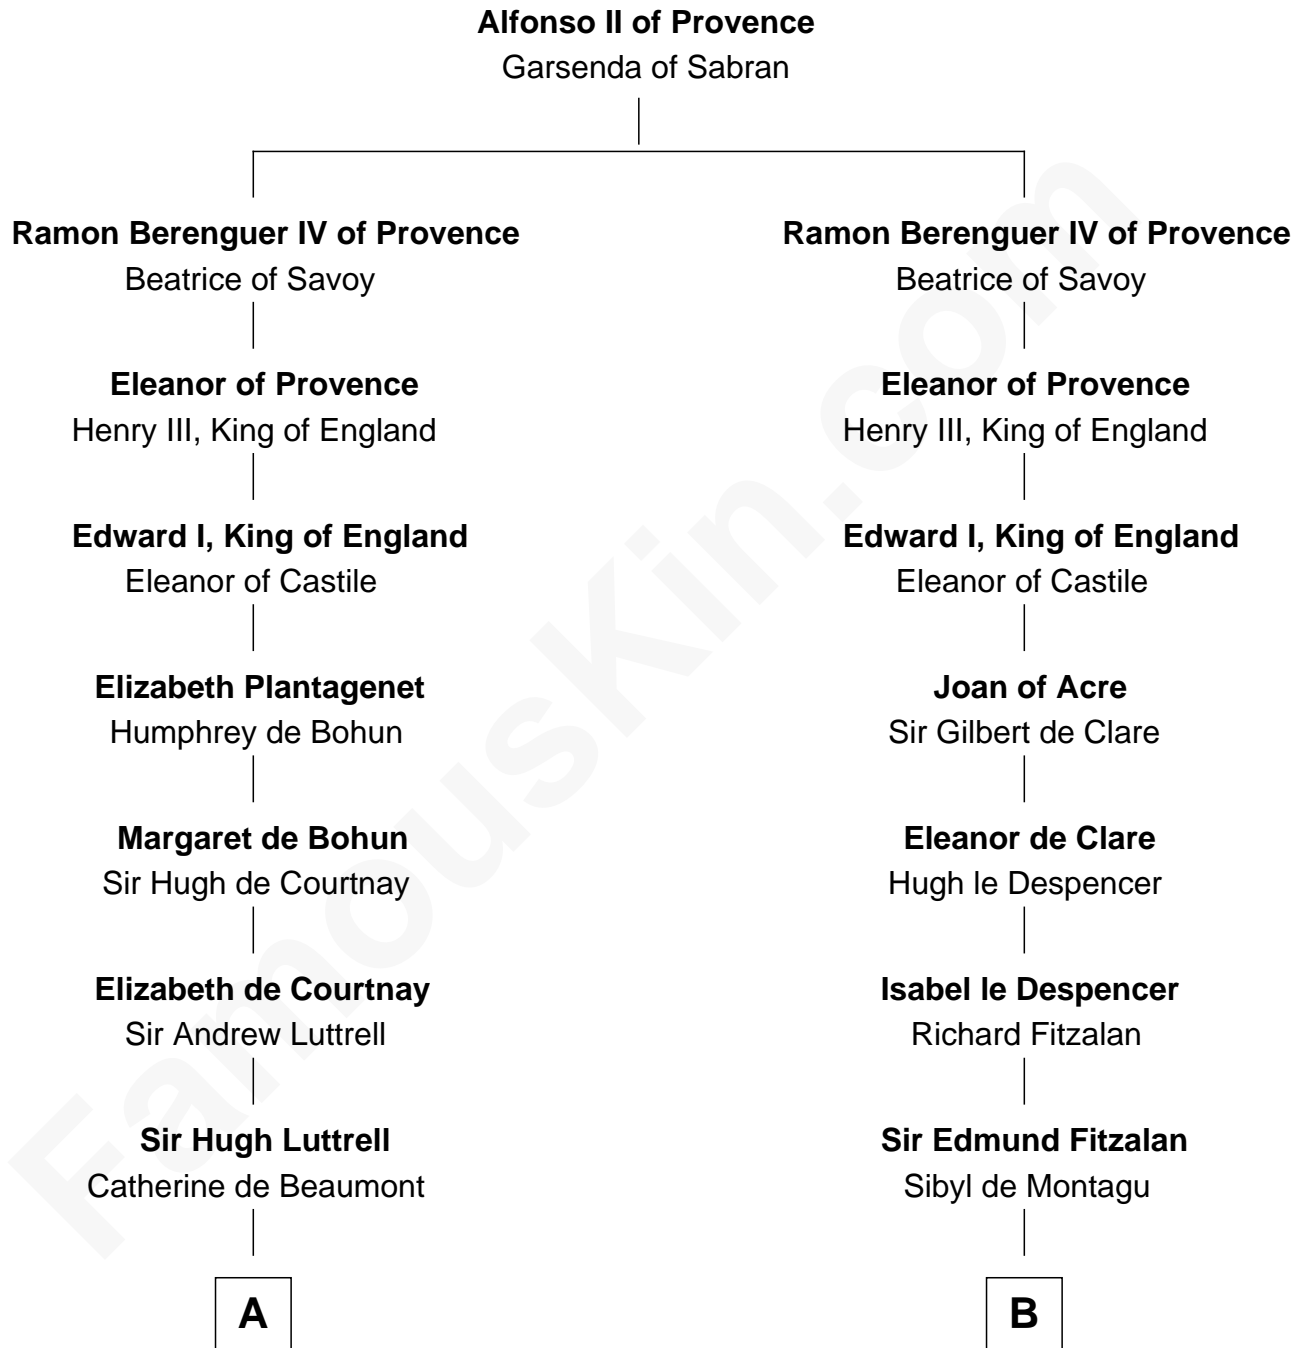

FamousKin.com

Relationship Chart of

James Russell Lowell

American "Fireside" Poet

20th cousin of

Samuel Howard

Boston Tea Party Participant

C