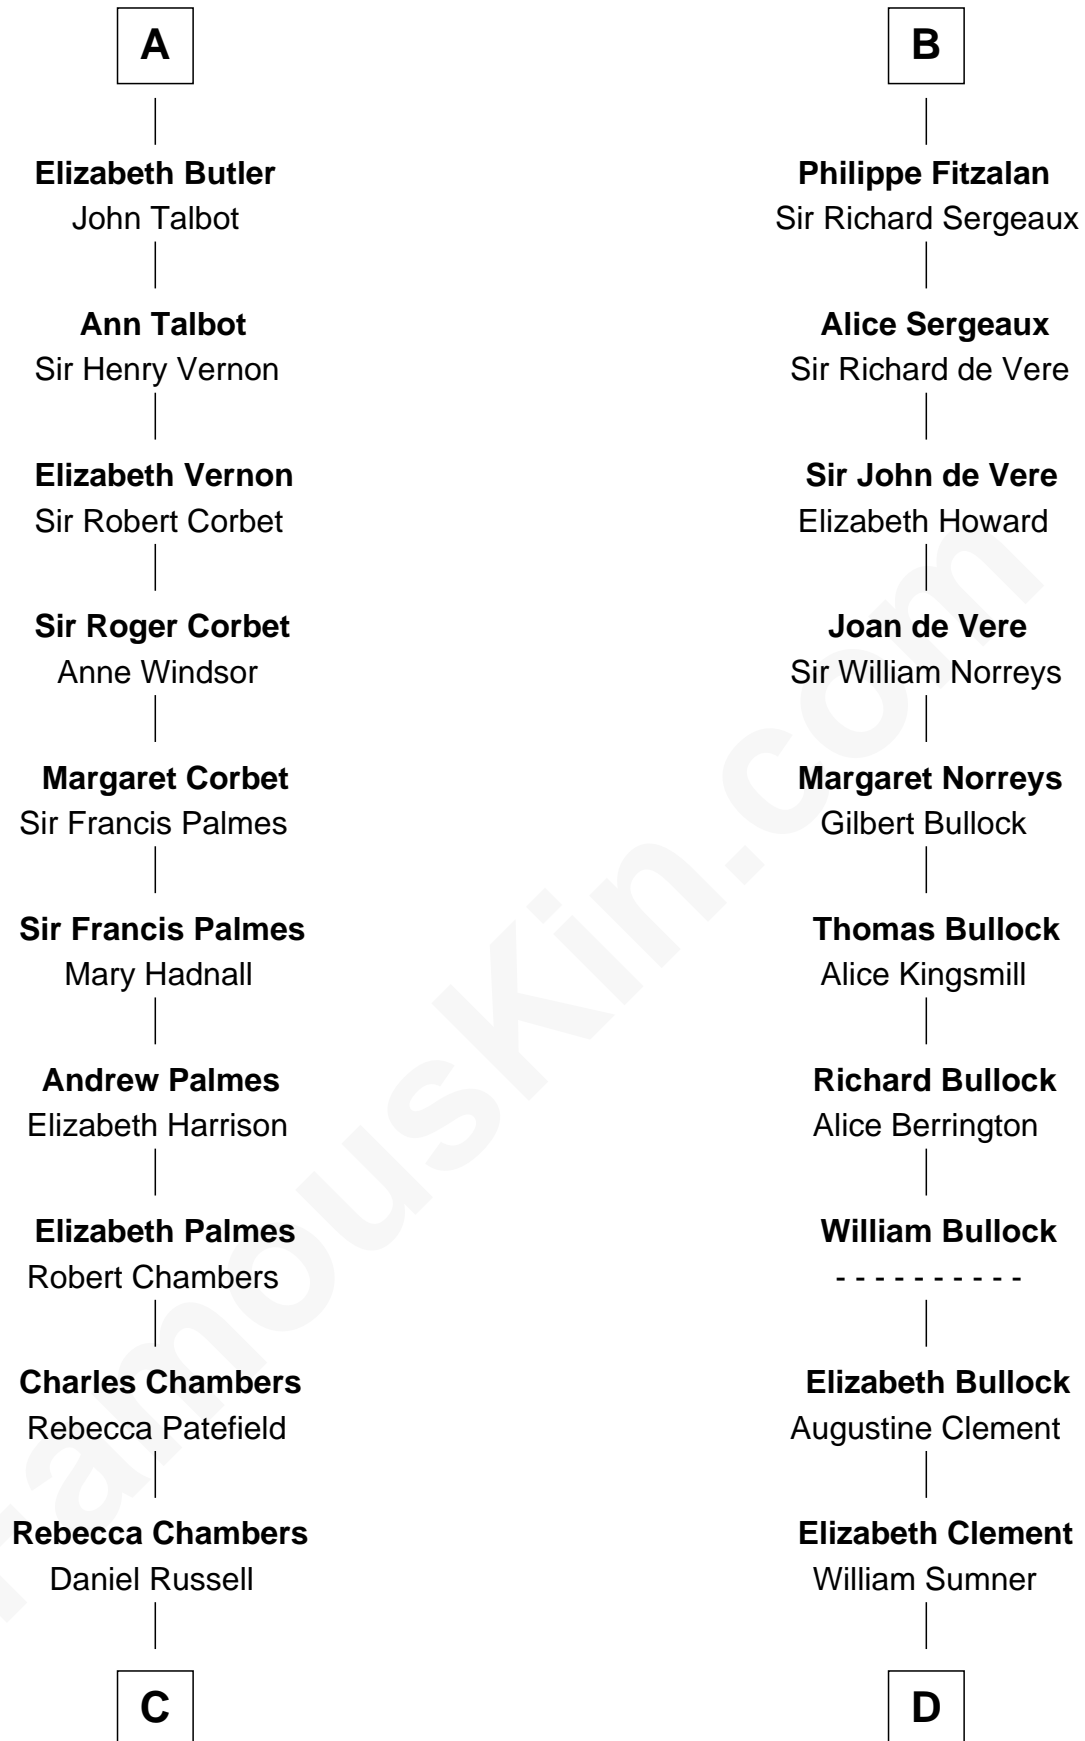

FamousKin.com Relationship Chart of

James Russell Lowell

American "Fireside" Poet

20th cousin of

Samuel Howard

Boston Tea Party Participant

Piers de Lutegareshale

Maud de Mandeville