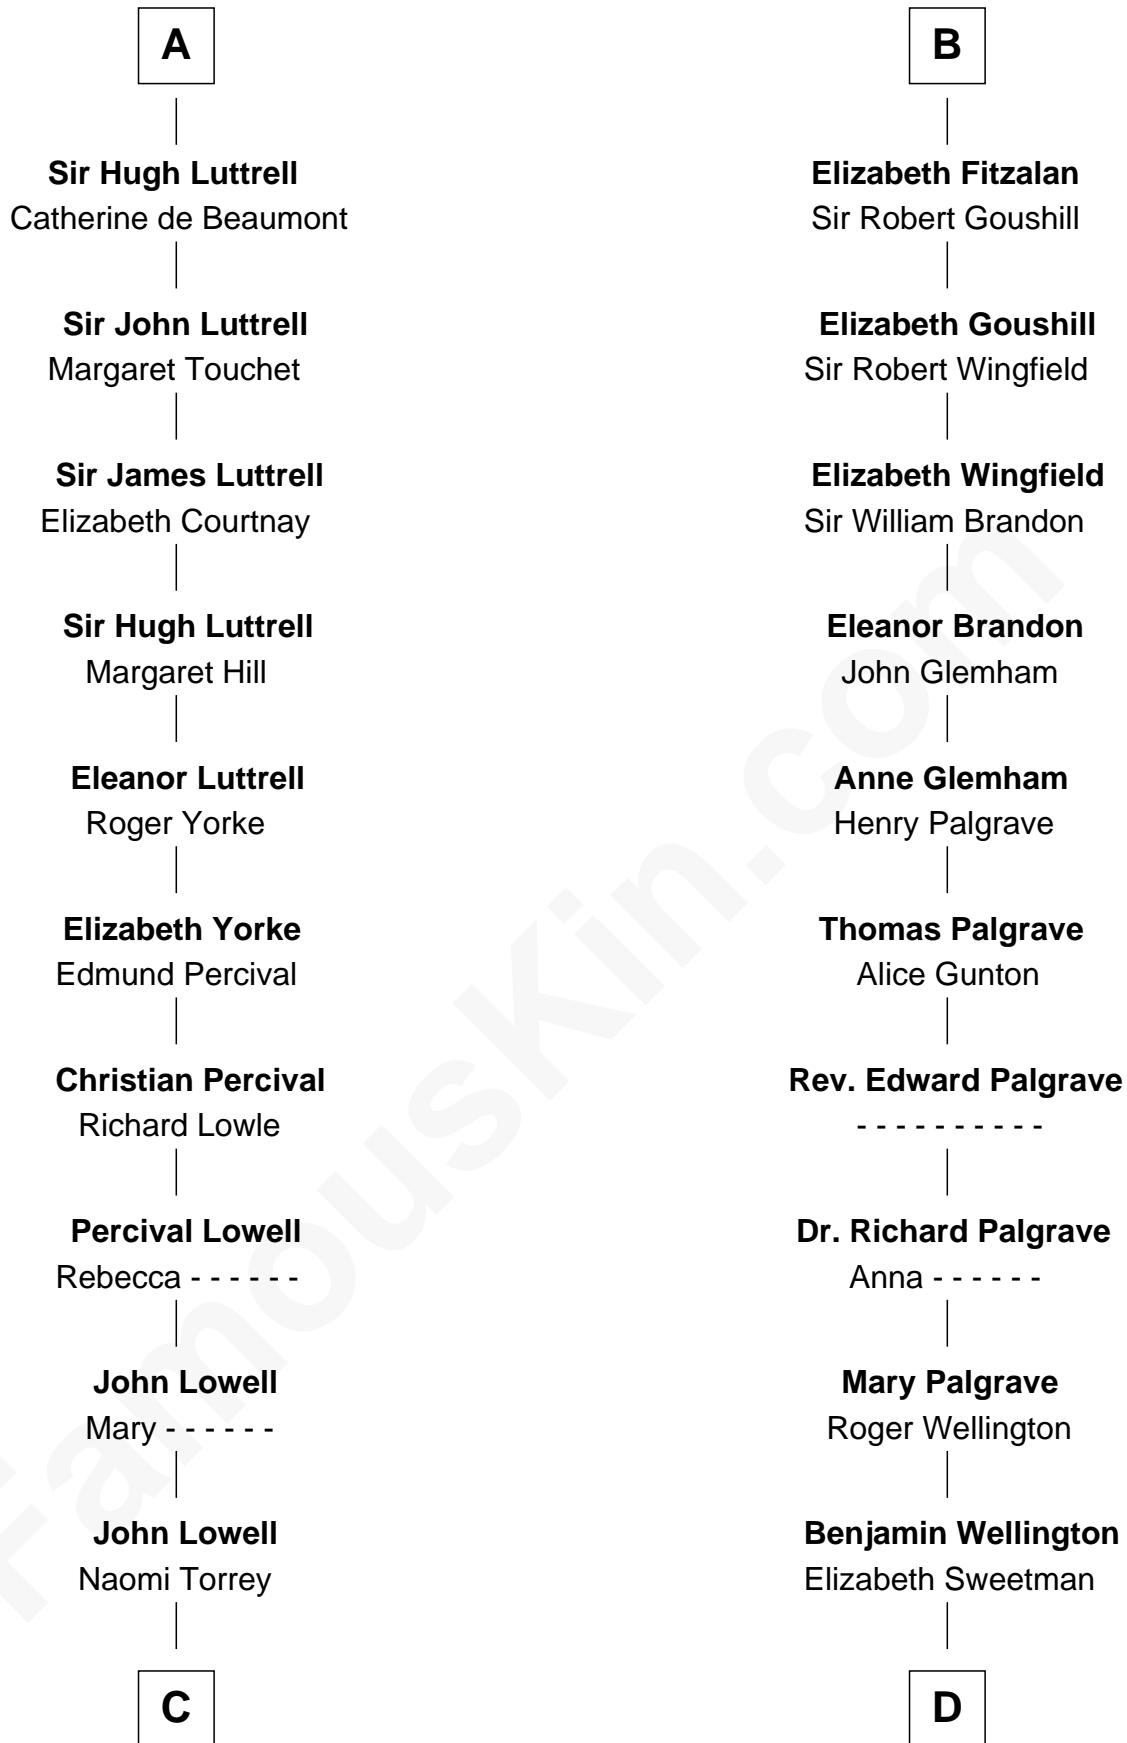

FamousKin.com Relationship Chart of

James Russell Lowell

American "Fireside" Poet

20th cousin 1 time removed of

Eli Whitney

Inventor of the Cotton Gin

Beatrix de Say

Sir Geoffrey FitzPiers

Benjamin Fay
Martha Miles

Elizabeth Fay
Eli Whitney

Eli Whitney
Inventor of the Cotton Gin