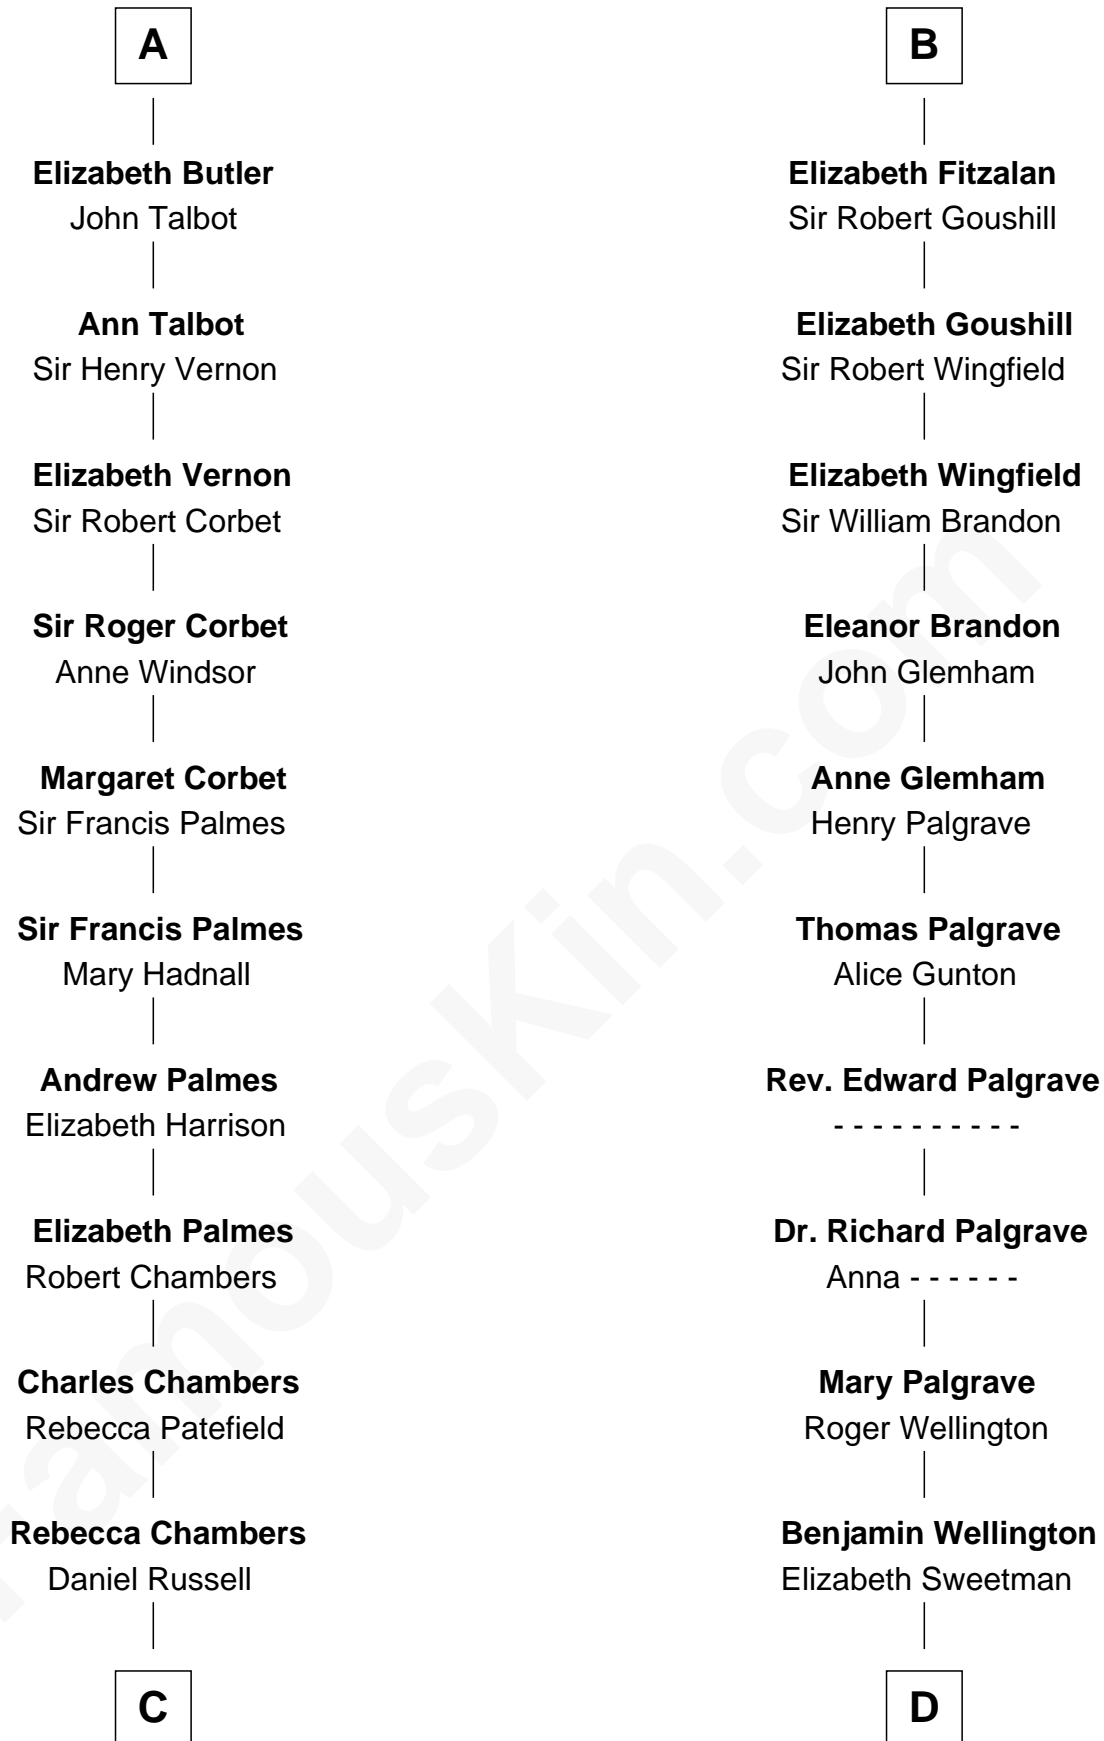

FamousKin.com Relationship Chart of

James Russell Lowell

American "Fireside" Poet

20th cousin of

Eli Whitney

Inventor of the Cotton Gin

Waleran de Newburgh

Alice de Harcourt

Elizabeth Fay
Eli Whitney

Eli Whitney
Inventor of the Cotton Gin

FamousKin.com