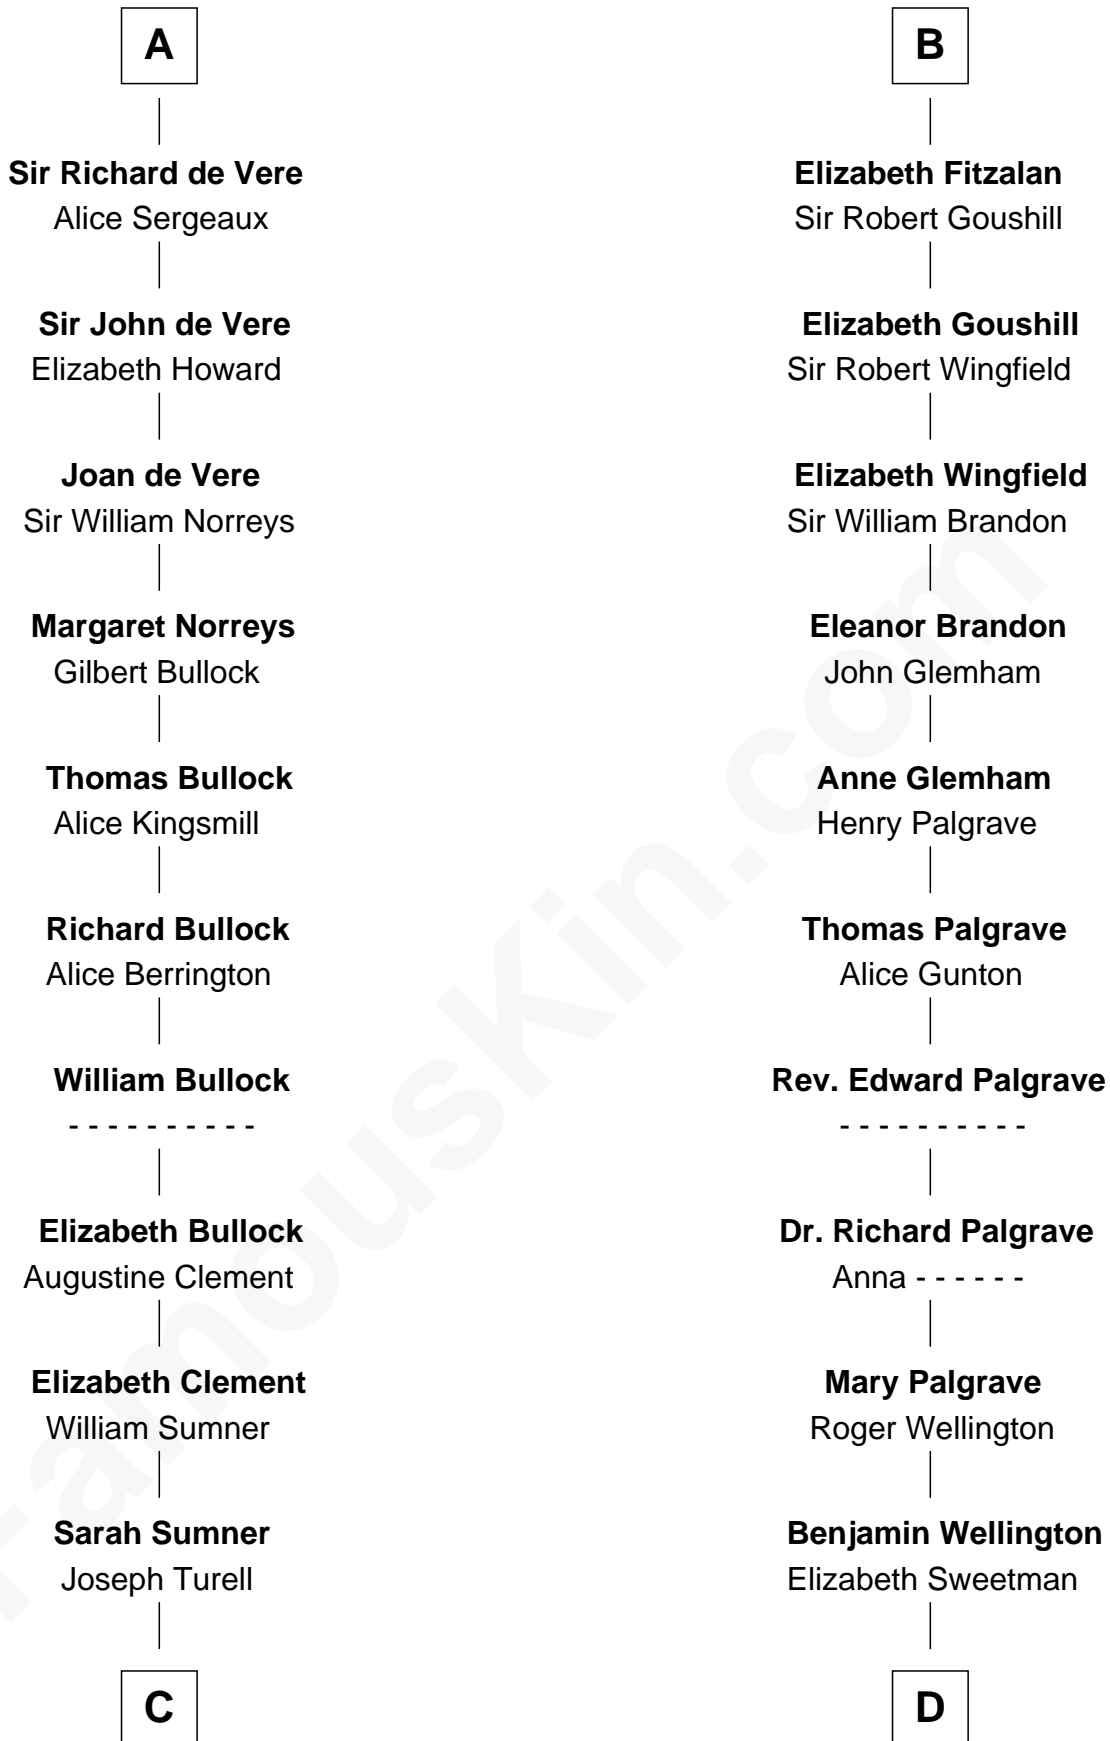

FamousKin.com

Relationship Chart of

James Russell Lowell

American "Fireside" Poet

20th cousin 1 time removed of

Eli Whitney

Inventor of the Cotton Gin

Robert de Bermingham