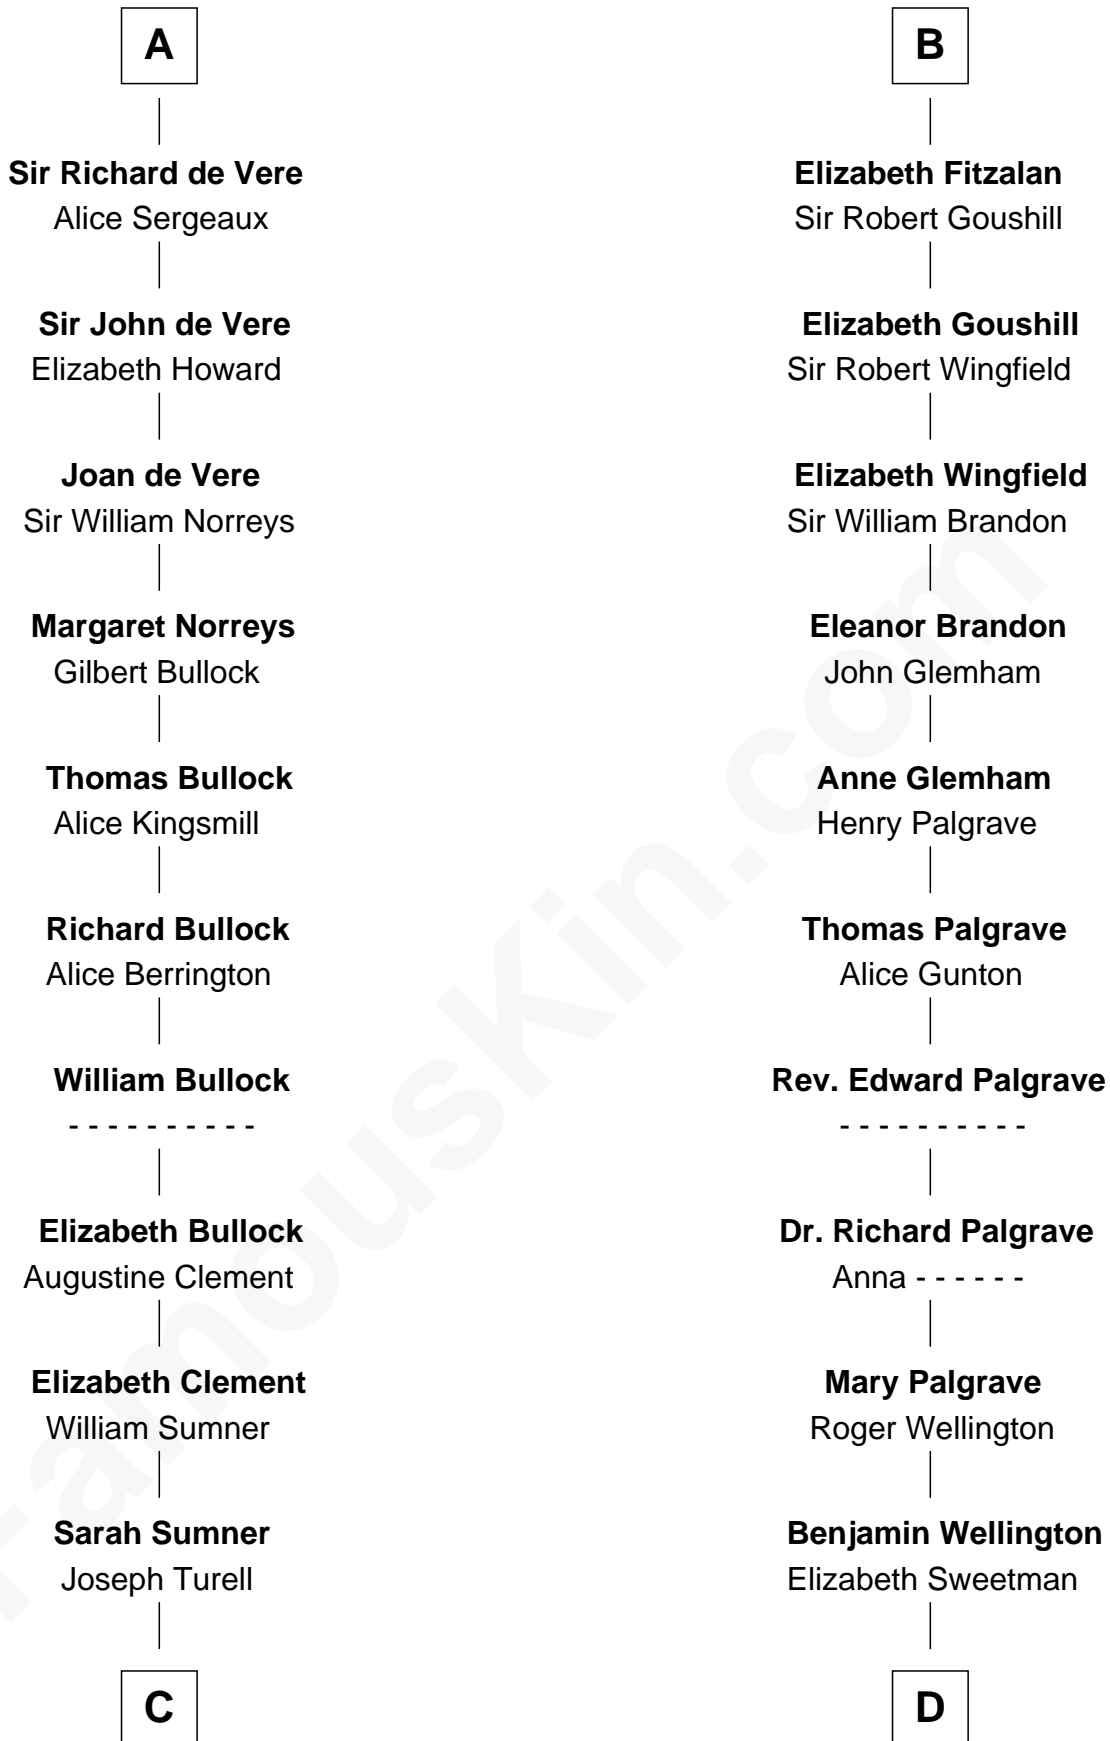

**FamousKin.com**  
**Relationship Chart of**  
**James Russell Lowell**  
*American "Fireside" Poet*

**20th cousin 1 time removed of**  
**Eli Whitney**  
*Inventor of the Cotton Gin*

**C**

**Sarah Turell**  
Noah Champney