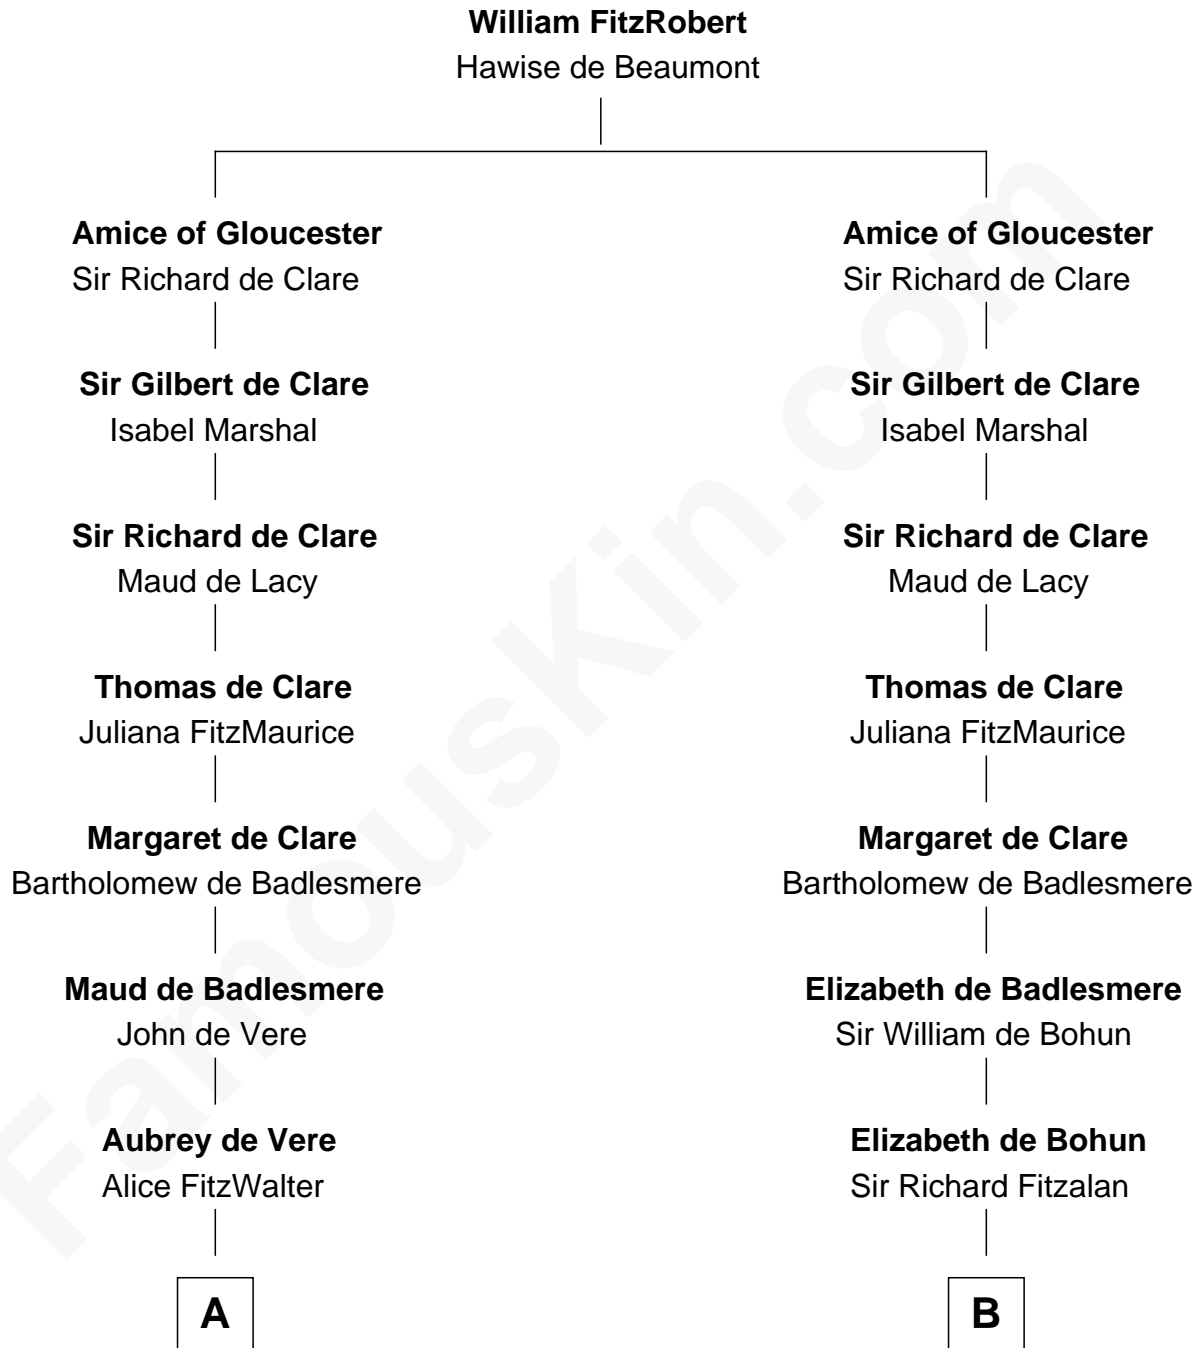

**FamousKin.com**  
**Relationship Chart of**  
**James Russell Lowell**  
*American "Fireside" Poet*

**20th cousin 1 time removed of**  
**Eli Whitney**  
*Inventor of the Cotton Gin*

**C**

**Sarah Turell**  
Noah Champney

**Sarah Champney**  
Rev. John Lowell

**John Lowell**  
Rebecca Russell

**Rev. Charles Lowell**  
Harriet Brackett Spence

**James Russell Lowell**  
*American "Fireside" Poet*

**D**

**Elizabeth Wellington**  
John Fay

**Benjamin Fay**  
Martha Miles

**Elizabeth Fay**  
Eli Whitney

**Eli Whitney**  
*Inventor of the Cotton Gin*

FamousKin.com