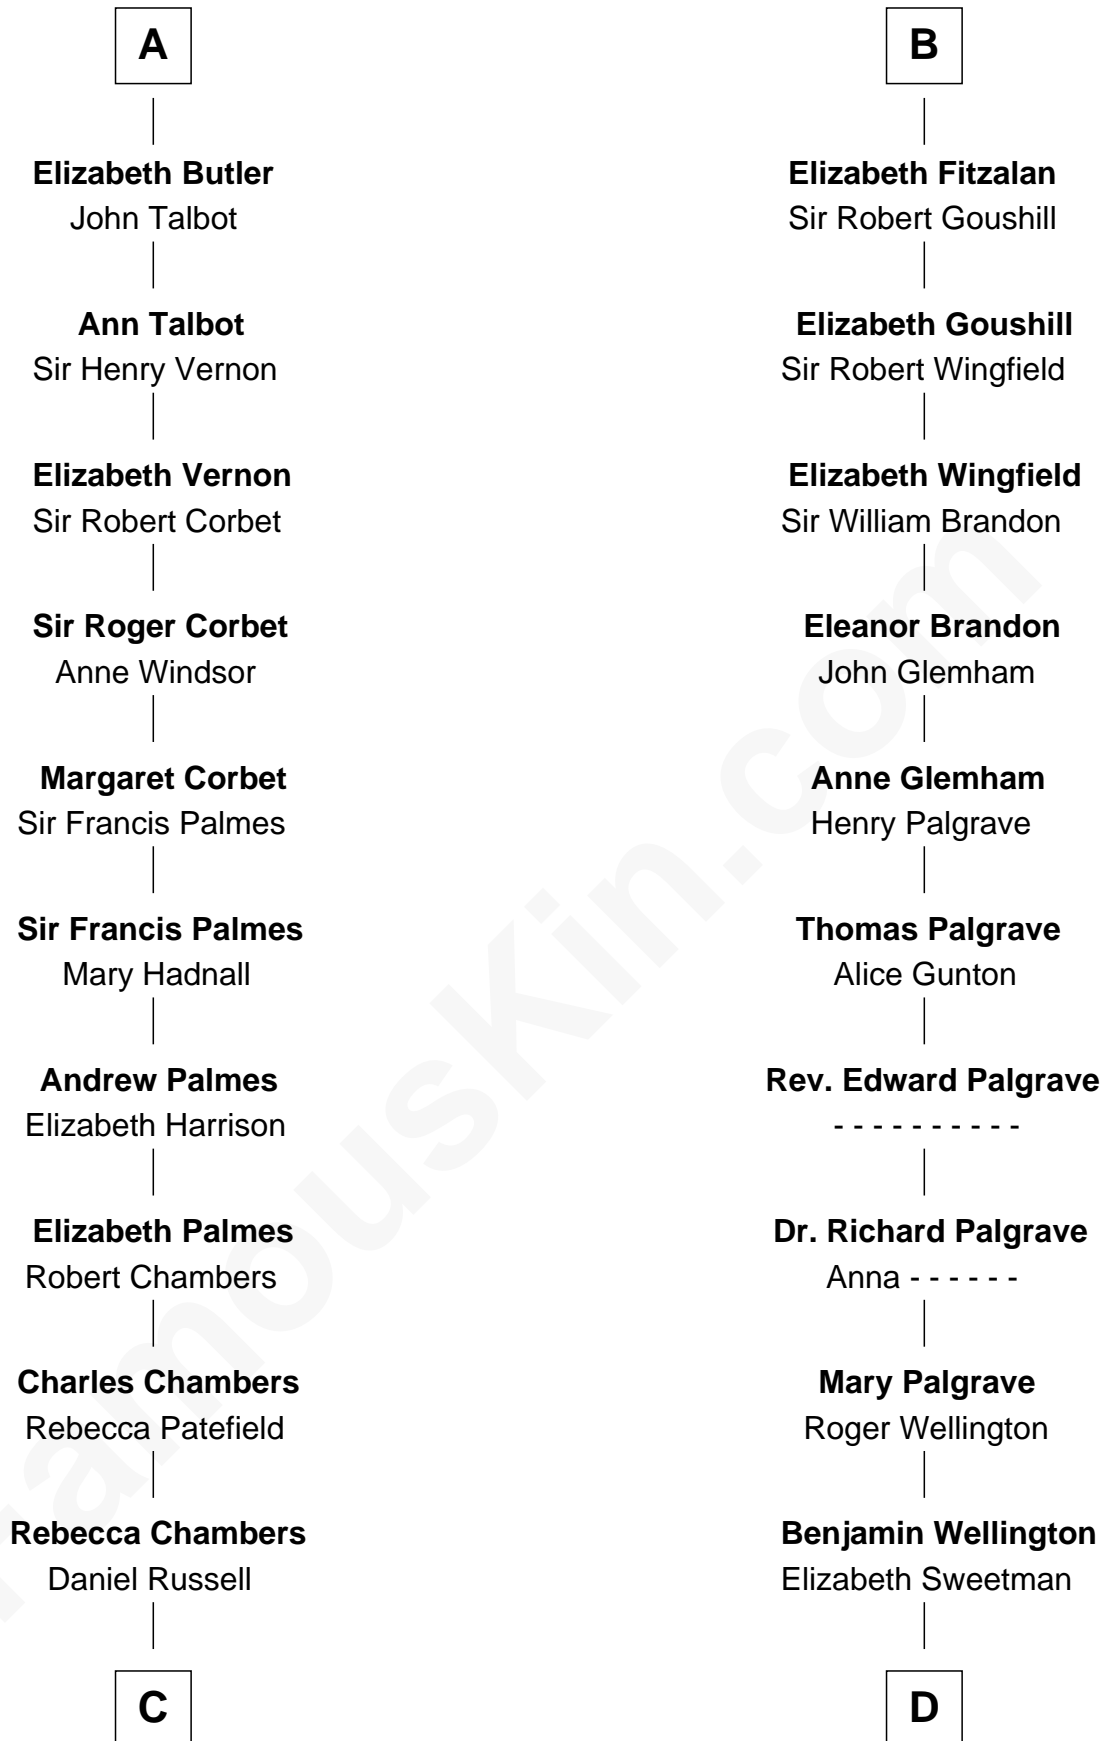

# FamousKin.com Relationship Chart of

**James Russell Lowell**

*American "Fireside" Poet*

20th cousin of

**Eli Whitney**

*Inventor of the Cotton Gin*

**C**

**James Russell**  
Katharine Graves

**Elizabeth Fay**  
Eli Whitney

**Eli Whitney**  
*Inventor of the Cotton Gin*

FamousKin.com