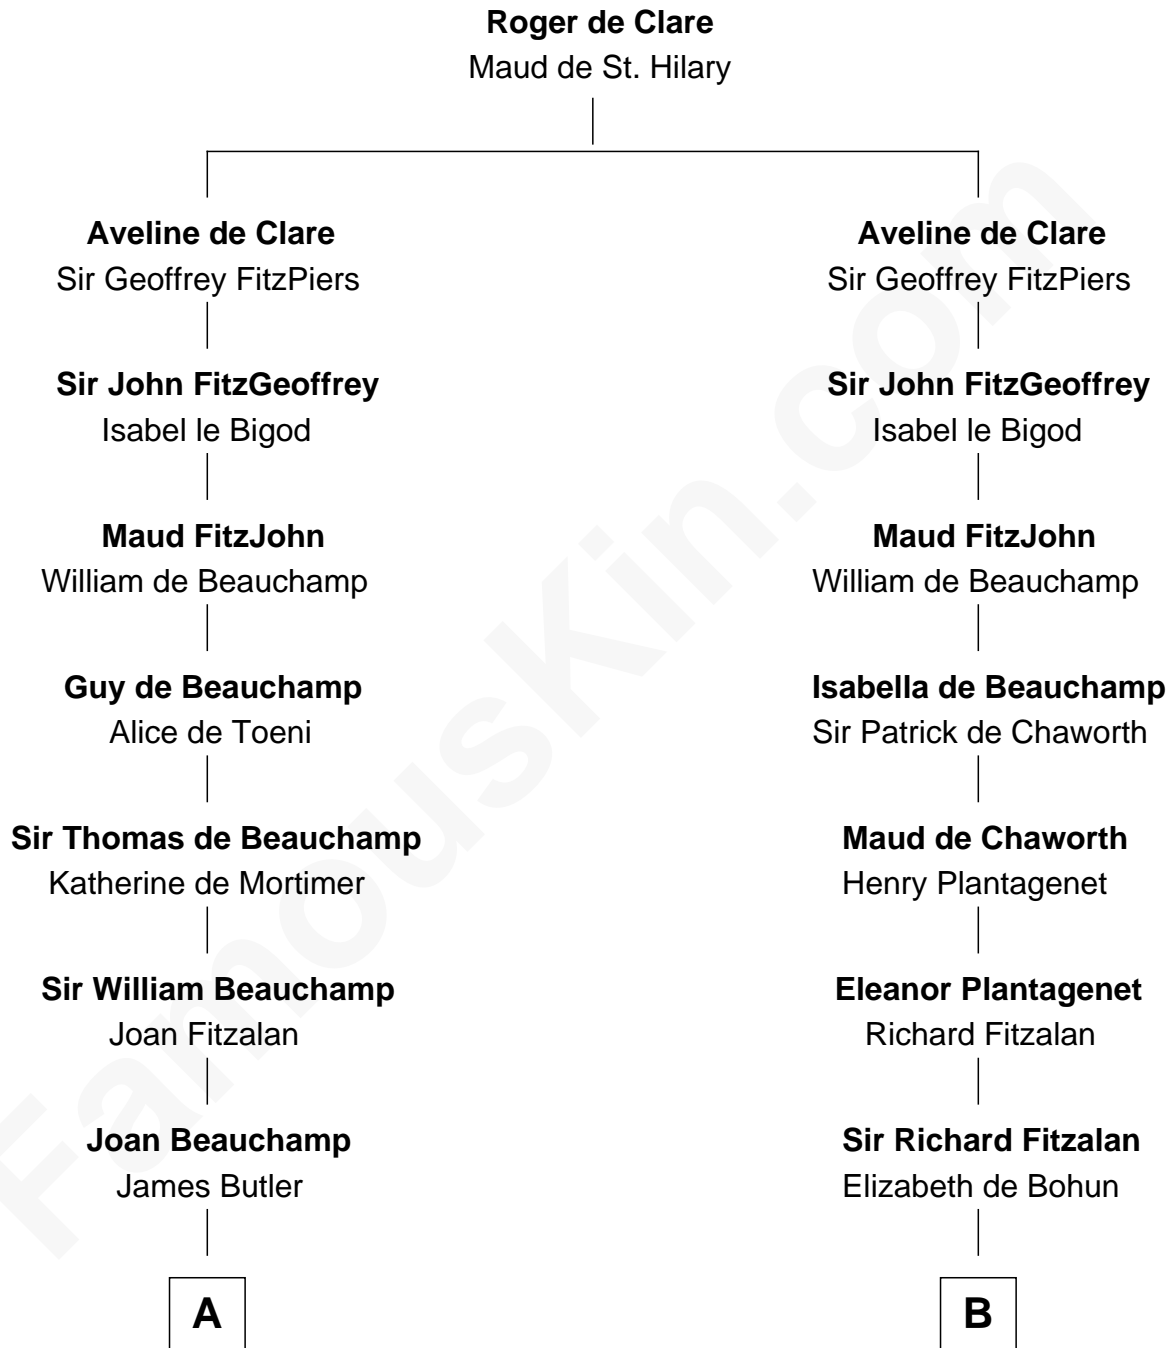

# FamousKin.com Relationship Chart of

**James Russell Lowell**

*American "Fireside" Poet*

20th cousin of

**Eli Whitney**

*Inventor of the Cotton Gin*

**C**

**James Russell**  
Katharine Graves

**Rebecca Russell**  
John Lowell

**Rev. Charles Lowell**  
Harriet Brackett Spence

**James Russell Lowell**  
*American "Fireside" Poet*

**D**

**Elizabeth Wellington**  
John Fay

**Benjamin Fay**  
Martha Miles

**Elizabeth Fay**  
Eli Whitney

**Eli Whitney**  
*Inventor of the Cotton Gin*

FamousKin.com