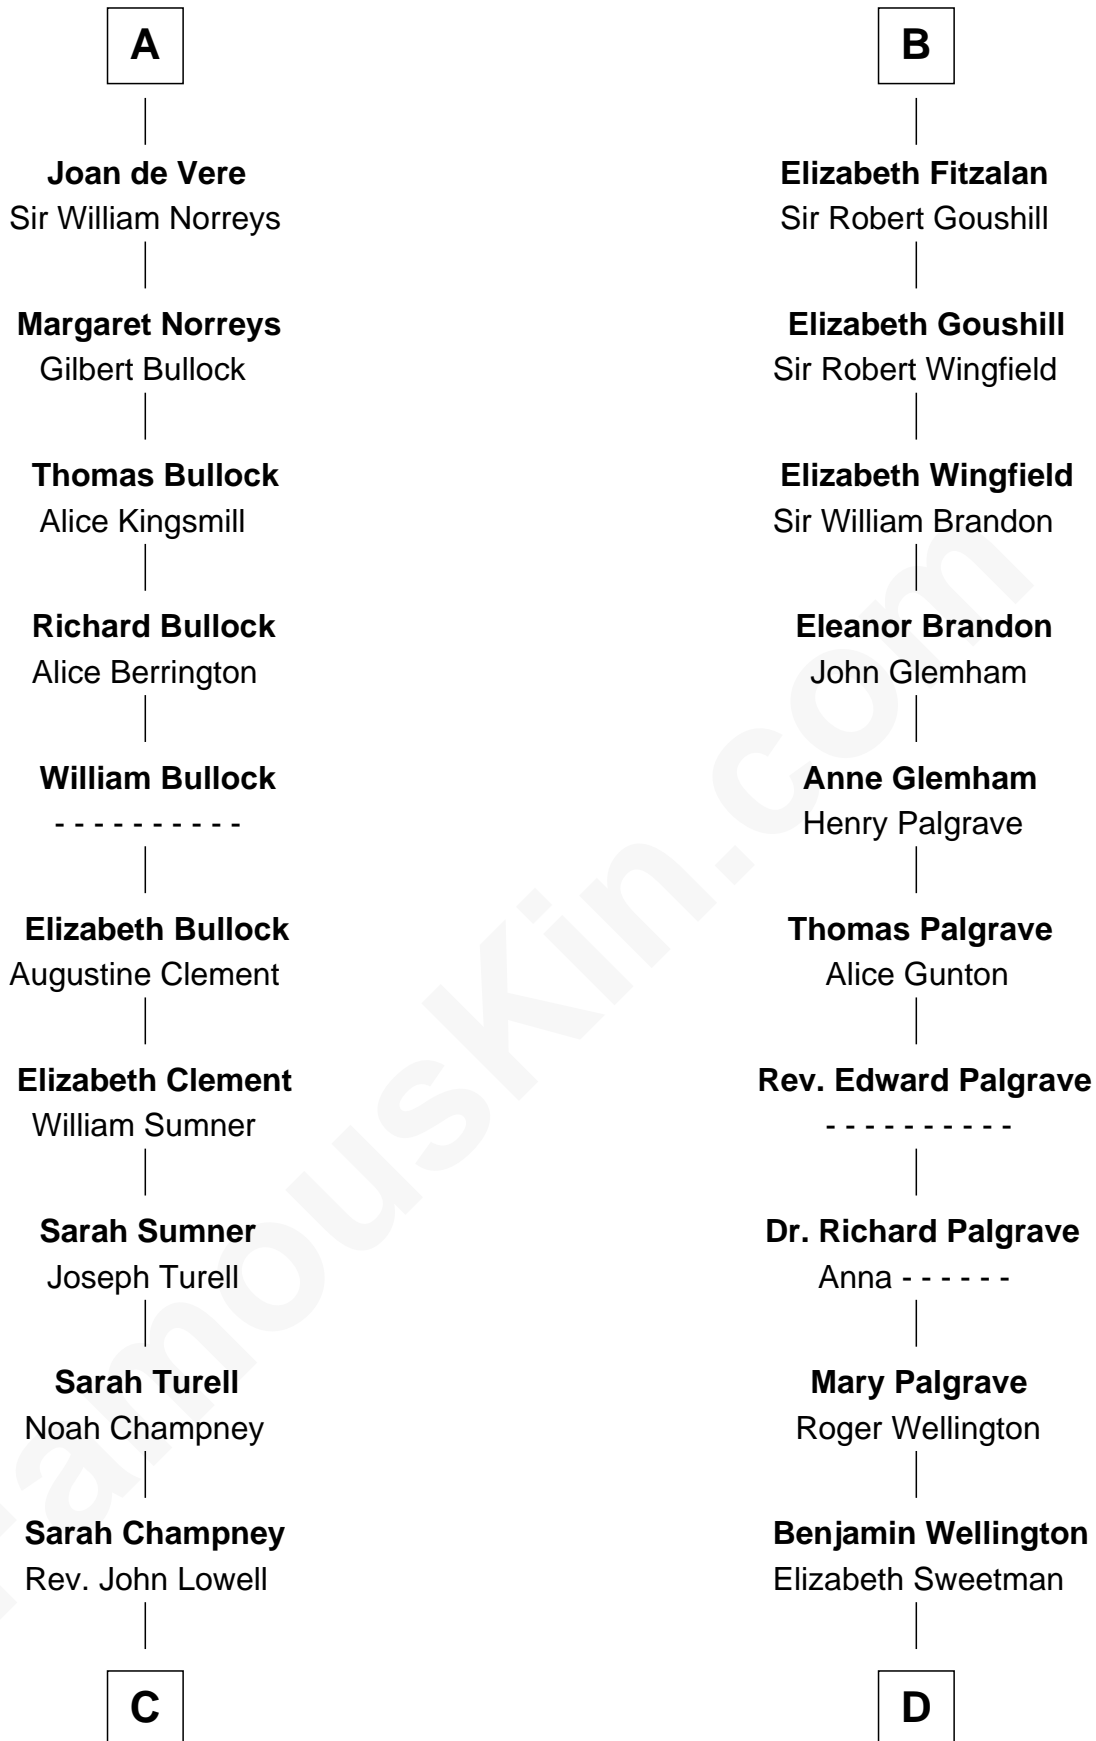

FamousKin.com
Relationship Chart of
James Russell Lowell
American "Fireside" Poet

19th cousin 1 time removed of
Eli Whitney
Inventor of the Cotton Gin

C

John Lowell
Rebecca Russell

Rev. Charles Lowell
Harriet Brackett Spence

James Russell Lowell
American "Fireside" Poet

D

Elizabeth Wellington
John Fay

Benjamin Fay
Martha Miles

Elizabeth Fay
Eli Whitney

Eli Whitney
Inventor of the Cotton Gin

FamousKin.com