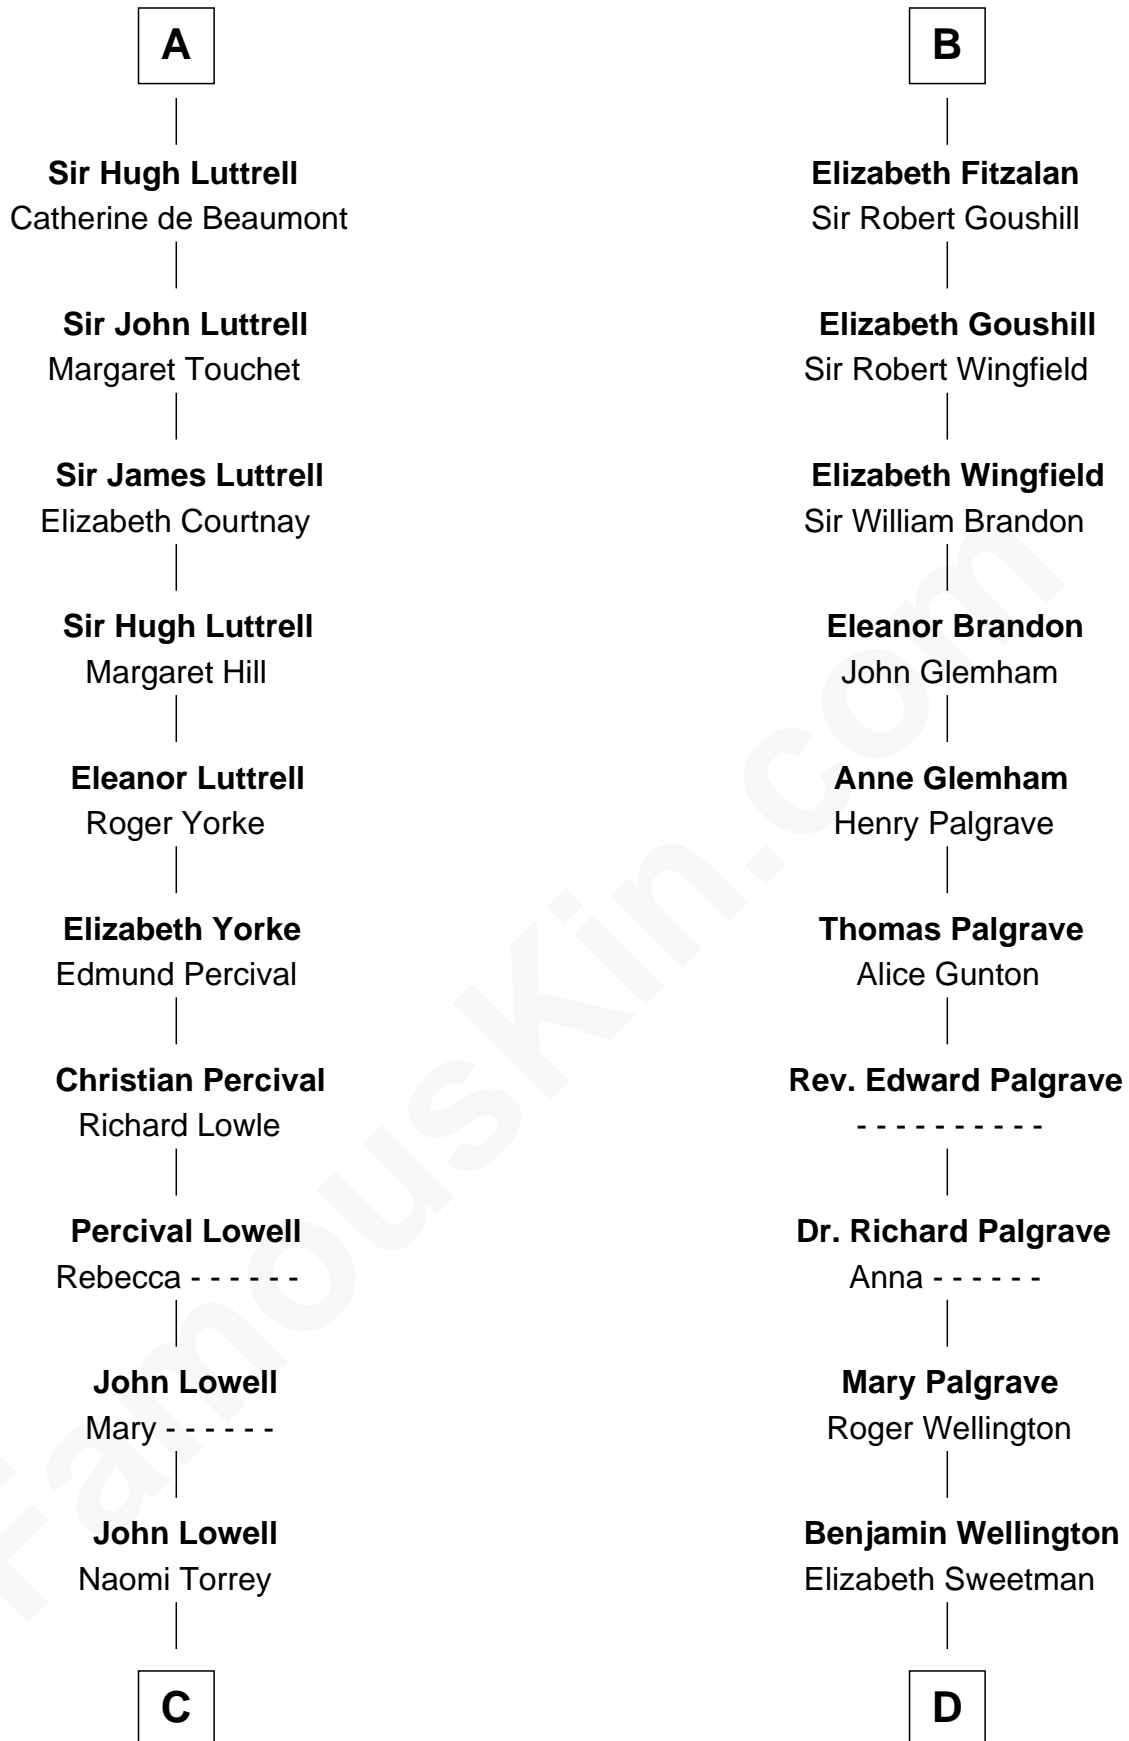

FamousKin.com
Relationship Chart of
James Russell Lowell
American "Fireside" Poet

20th cousin 1 time removed of
Eli Whitney
Inventor of the Cotton Gin

C

Ebenezer Lowell

Elizabeth Shailer

Rev. John Lowell

Sarah Champney

John Fay

Benjamin Fay

Martha Miles

Elizabeth Fay

Eli Whitney

Eli Whitney

Inventor of the Cotton Gin