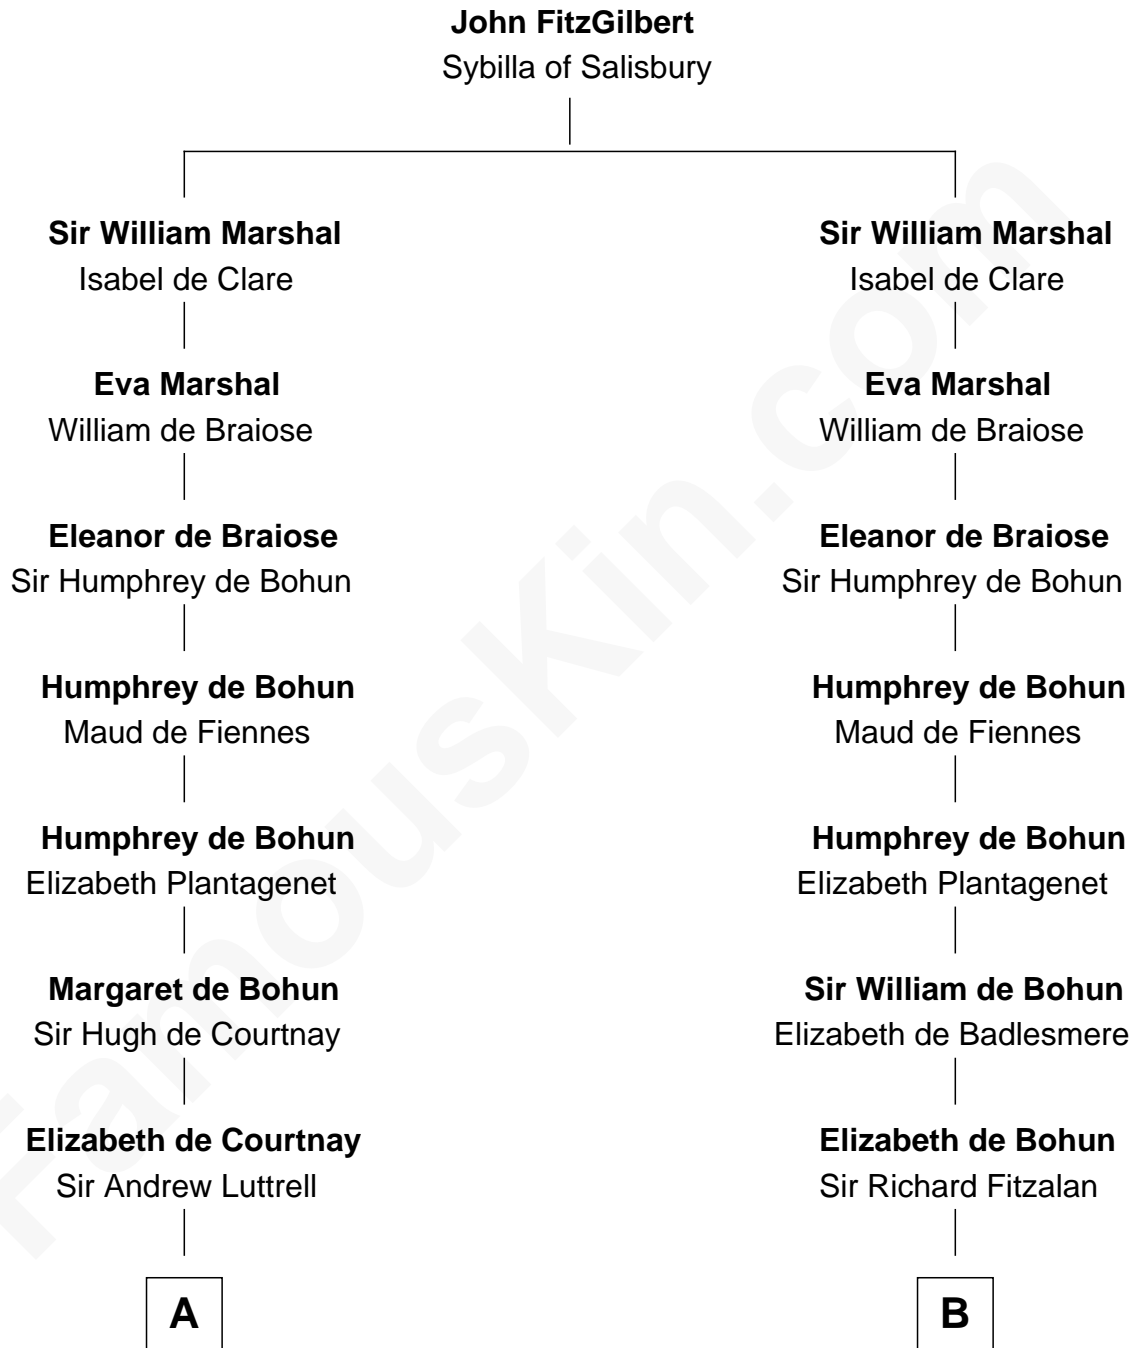

FamousKin.com
Relationship Chart of
James Russell Lowell
American "Fireside" Poet

20th cousin 1 time removed of
Eli Whitney
Inventor of the Cotton Gin

C

Ebenezer Lowell

Elizabeth Shailer

Rev. John Lowell

Sarah Champney

John Fay

Benjamin Fay

Martha Miles

Elizabeth Fay

Eli Whitney

Eli Whitney

Inventor of the Cotton Gin