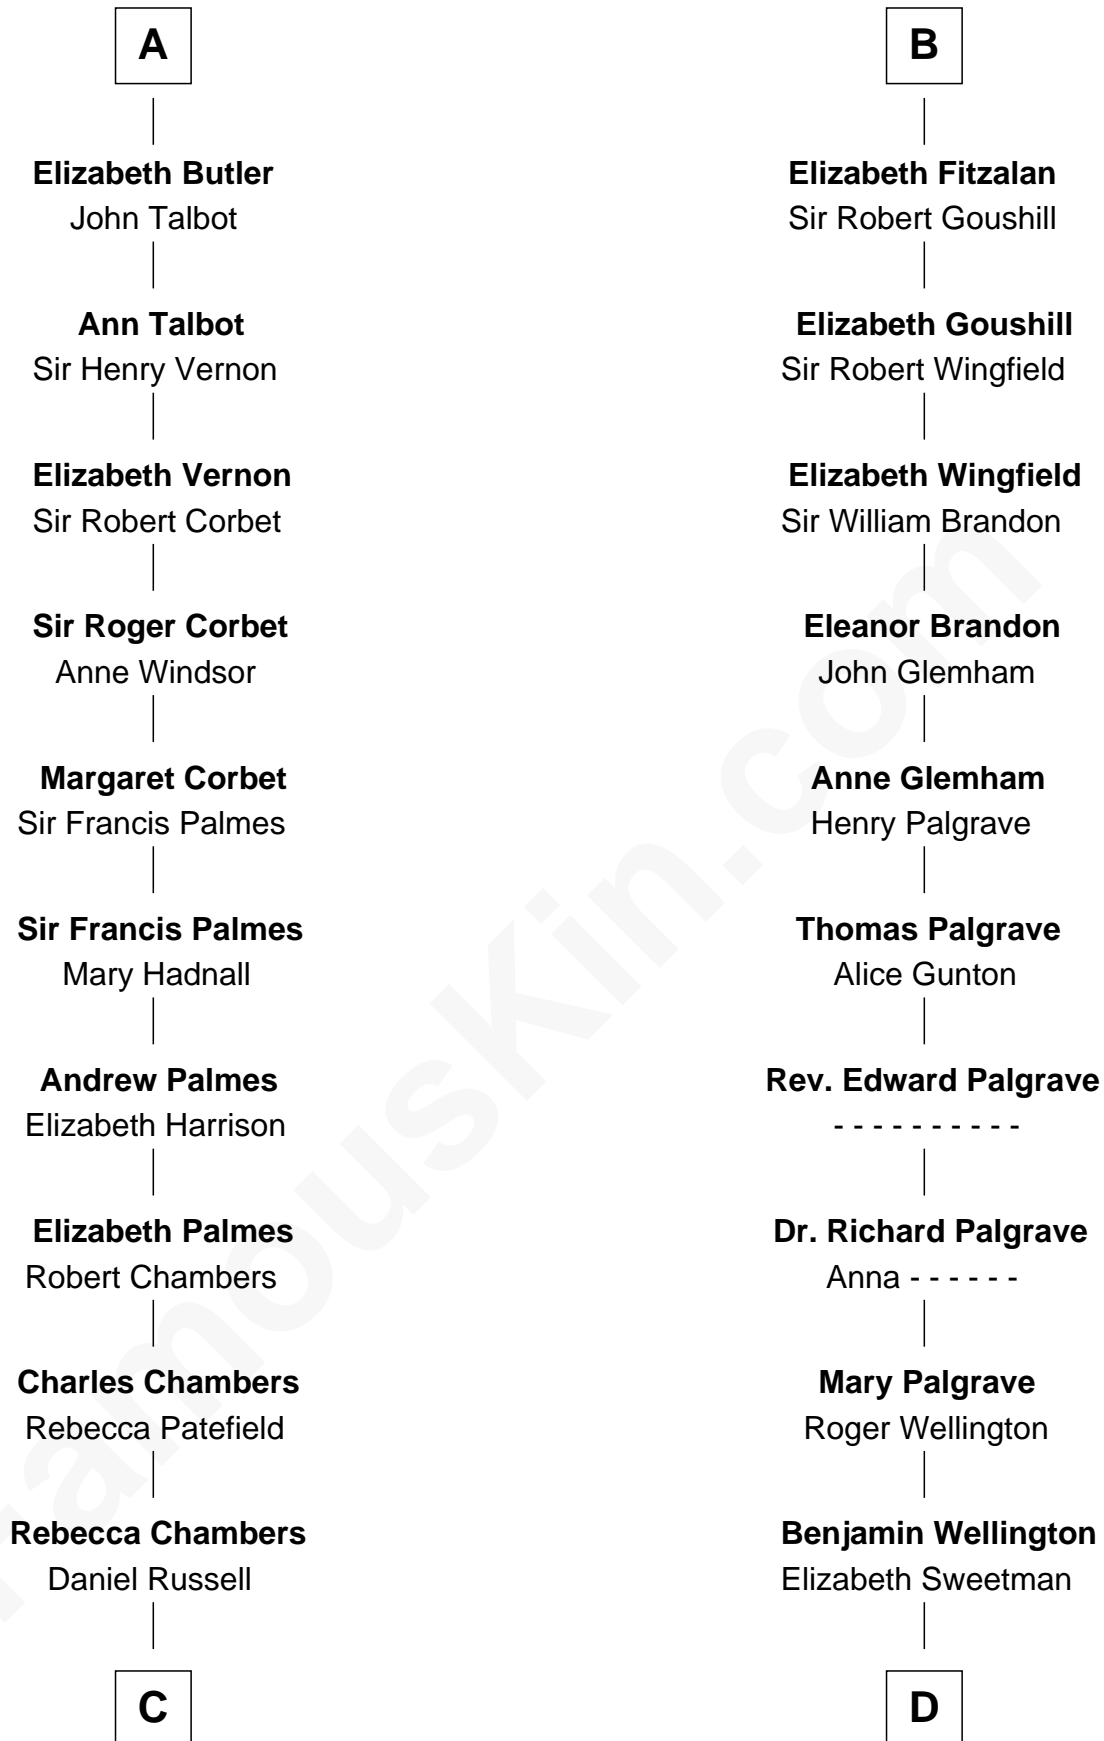

FamousKin.com Relationship Chart of

James Russell Lowell

American "Fireside" Poet

20th cousin of

Eli Whitney

Inventor of the Cotton Gin

Piers de Lutegareshale

Maud de Mandeville

Elizabeth Fay
Eli Whitney

Eli Whitney
Inventor of the Cotton Gin

FamousKin.com