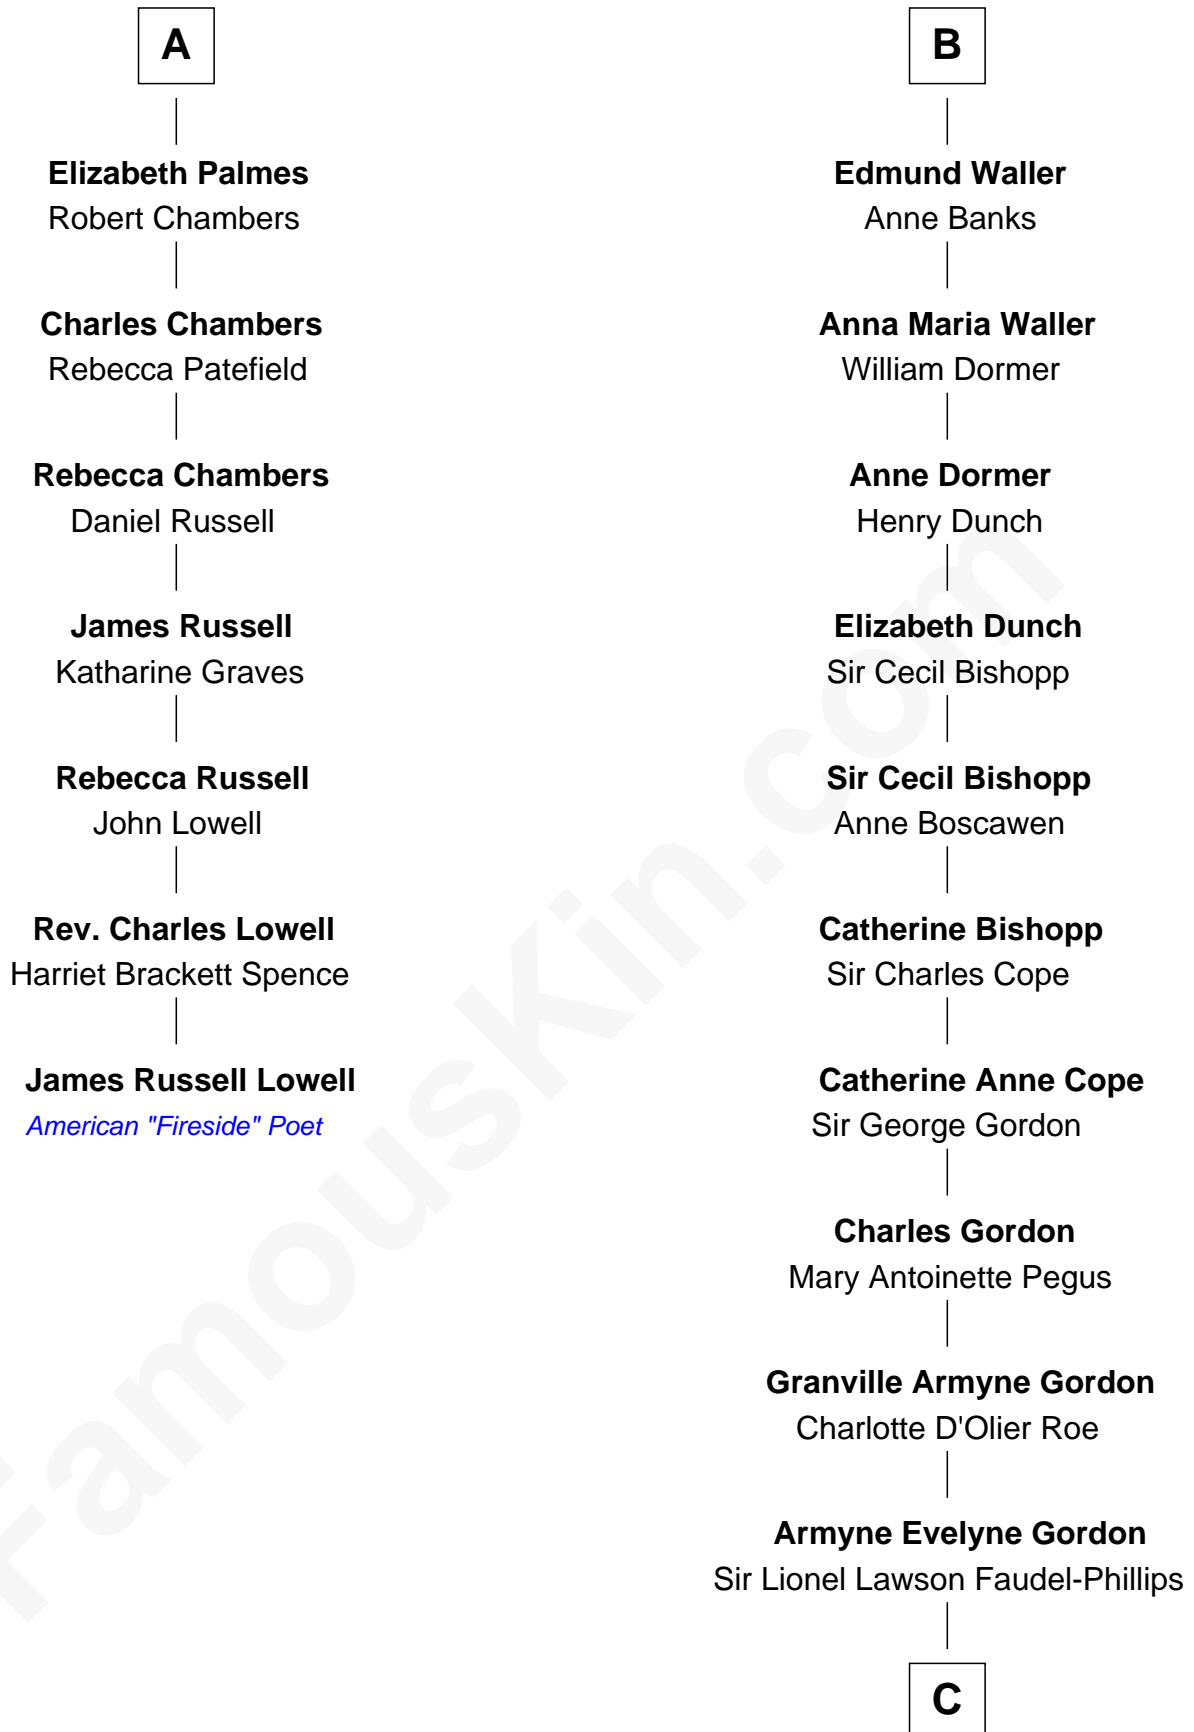

FamousKin.com
Relationship Chart of
James Russell Lowell
American "Fireside" Poet

13th cousin 7 times removed of

Cara Delevingne
Fashion Model and Movie Actress

C

Anne Margaret Faudel-Phillips

John Vincent Sheffield

Jane Armyne Sheffield

Sir Jocelyn Edward Greville Stevens

Pandora Anne Stevens

Charles Hamar Delevingne

Cara Delevingne

Model and Actress