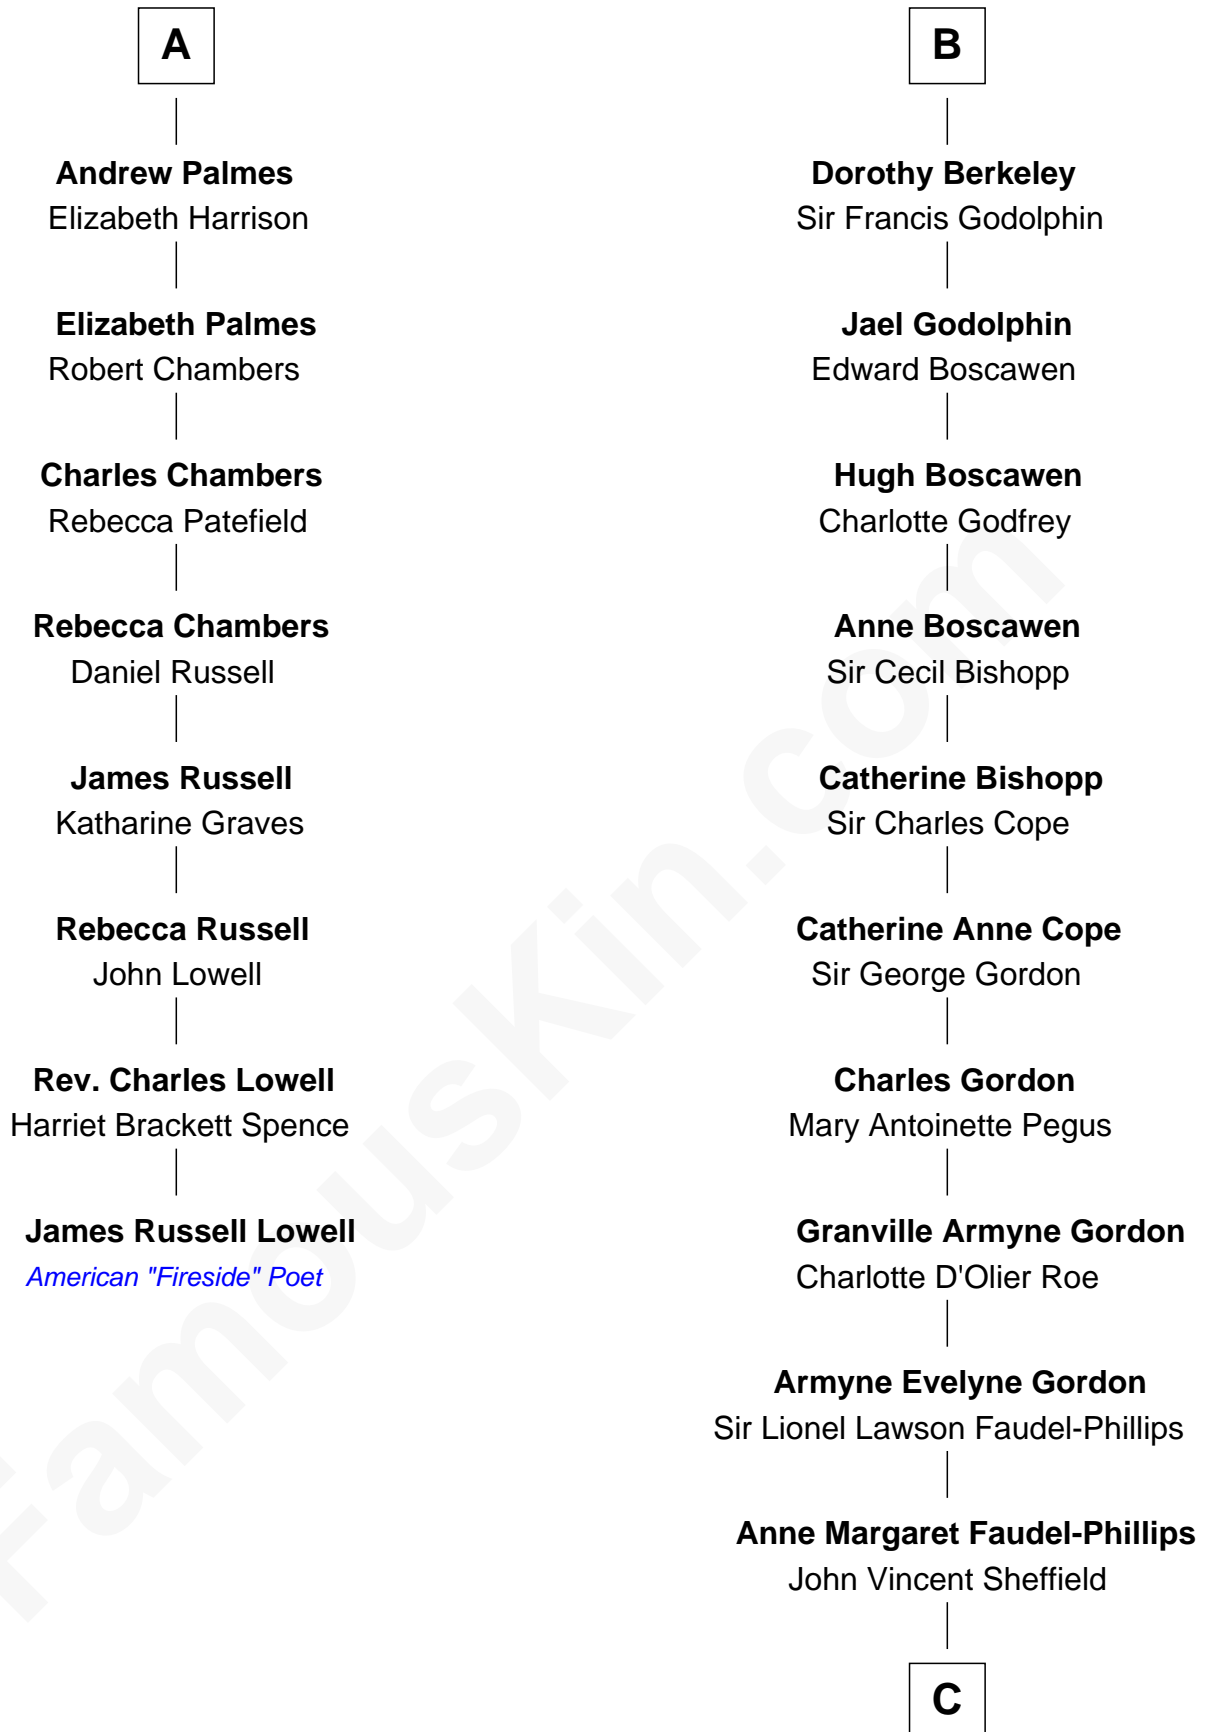

**FamousKin.com**  
**Relationship Chart of**  
**James Russell Lowell**  
*American "Fireside" Poet*

**14th cousin 5 times removed of**  
**Cara Delevingne**  
*Fashion Model and Movie Actress*

C

**Jane Armyne Sheffield**  
Sir Jocelyn Edward Greville Stevens

**Pandora Anne Stevens**  
Charles Hamar Delevingne

**Cara Delevingne**  
*Model and Actress*

FamousKin.com