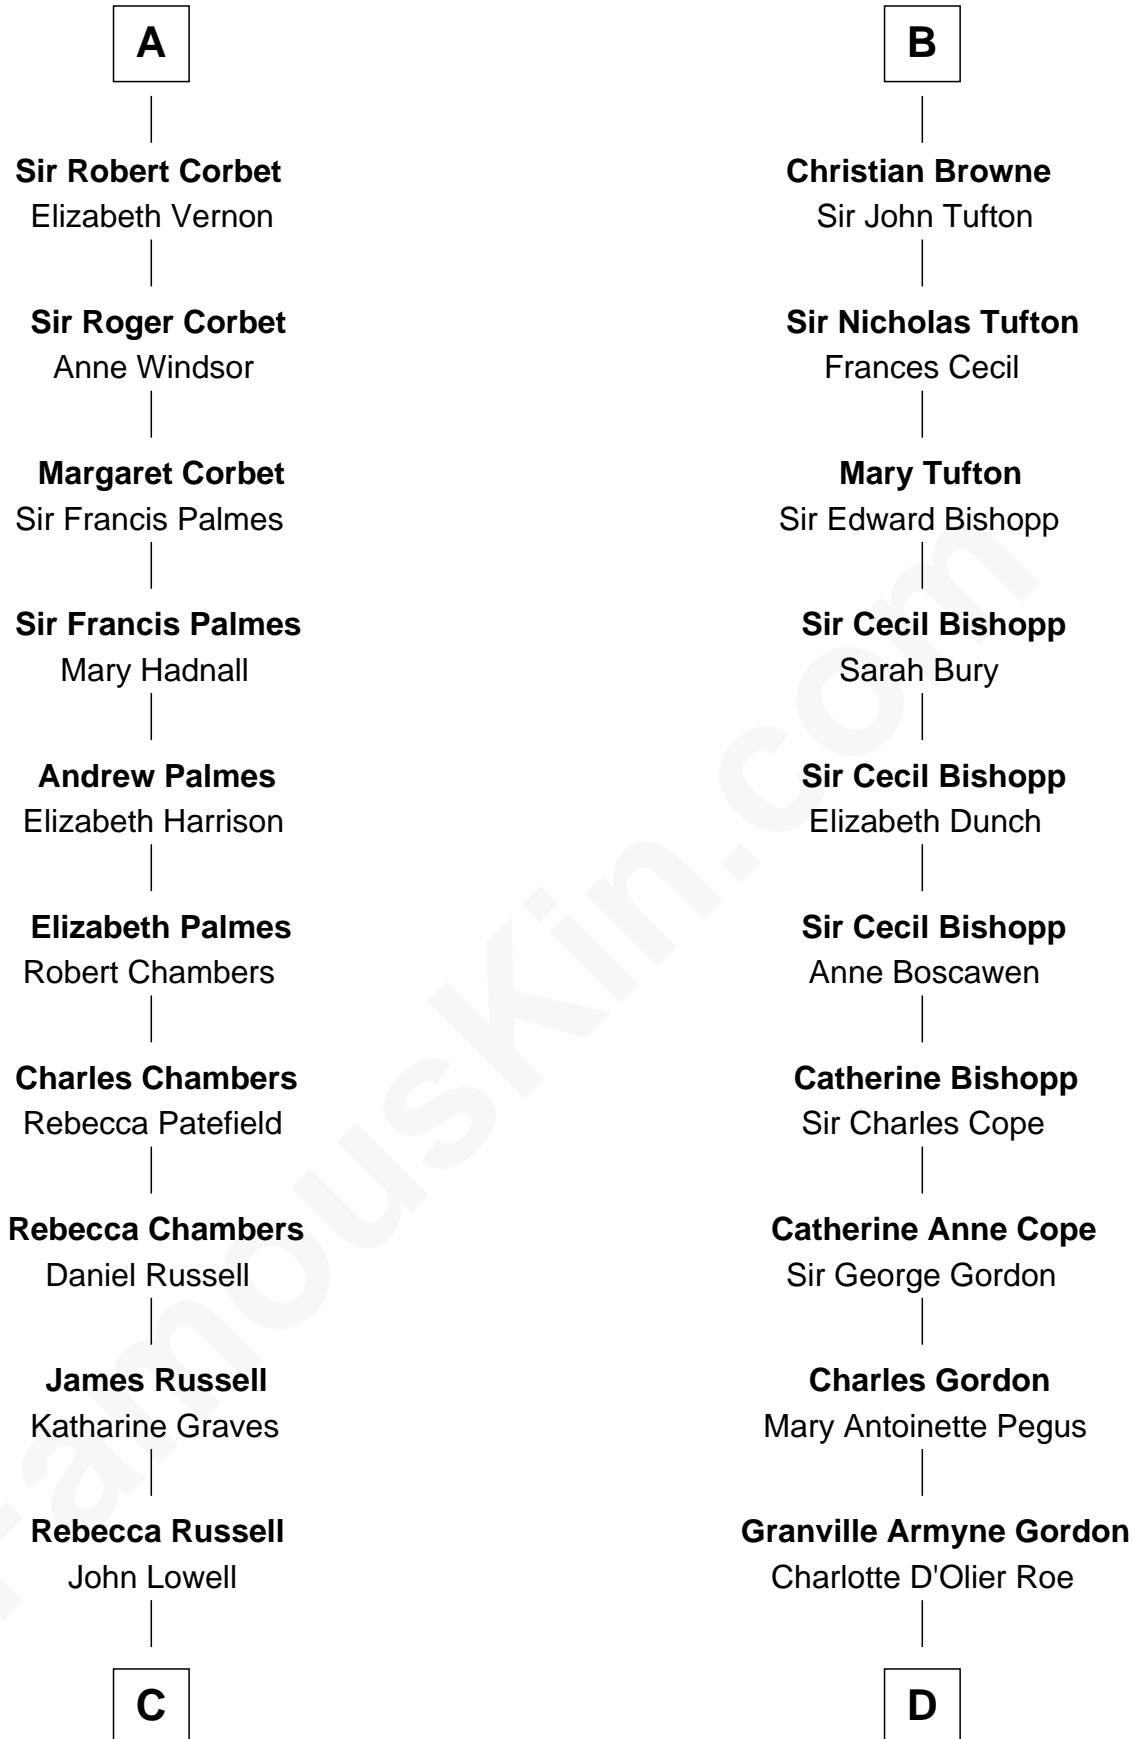

FamousKin.com

Relationship Chart of

James Russell Lowell

American "Fireside" Poet

18th cousin 3 times removed of

Cara Delevingne
Fashion Model and Movie Actress

C

Rev. Charles Lowell
Harriet Brackett Spence

James Russell Lowell
American "Fireside" Poet

D

Armyne Evelyne Gordon
Sir Lionel Lawson Faudel-Phillips

Anne Margaret Faudel-Phillips
John Vincent Sheffield

Jane Armyne Sheffield
Sir Jocelyn Edward Greville Stevens