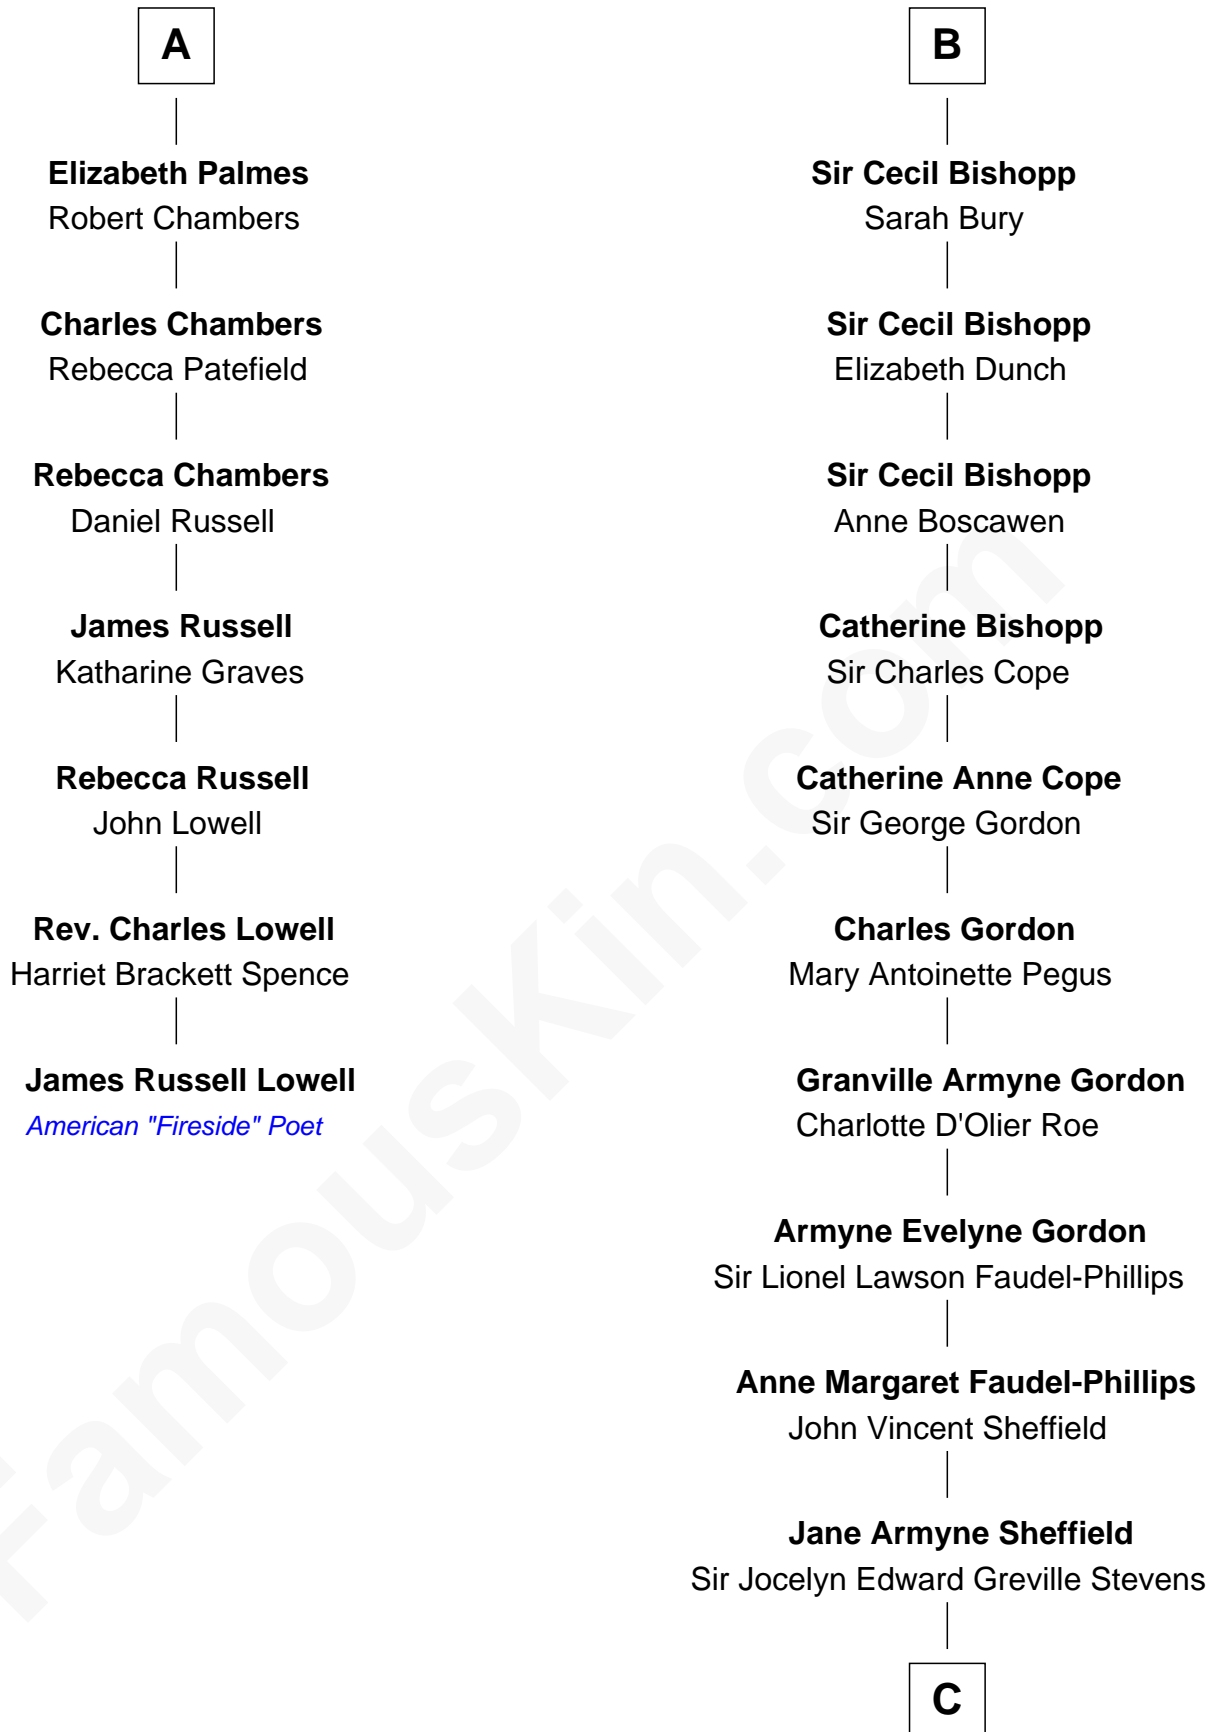

**FamousKin.com**  
**Relationship Chart of**  
**James Russell Lowell**  
*American "Fireside" Poet*

13th cousin 5 times removed of

**Cara Delevingne**  
*Fashion Model and Movie Actress*

**Pandora Anne Stevens**  
Charles Hamar Delevingne

**Cara Delevingne**  
*Model and Actress*

FamousKin.com

Cara Delevingne photo by [Gage Skidmore](#) (CC BY-SA 2.0)