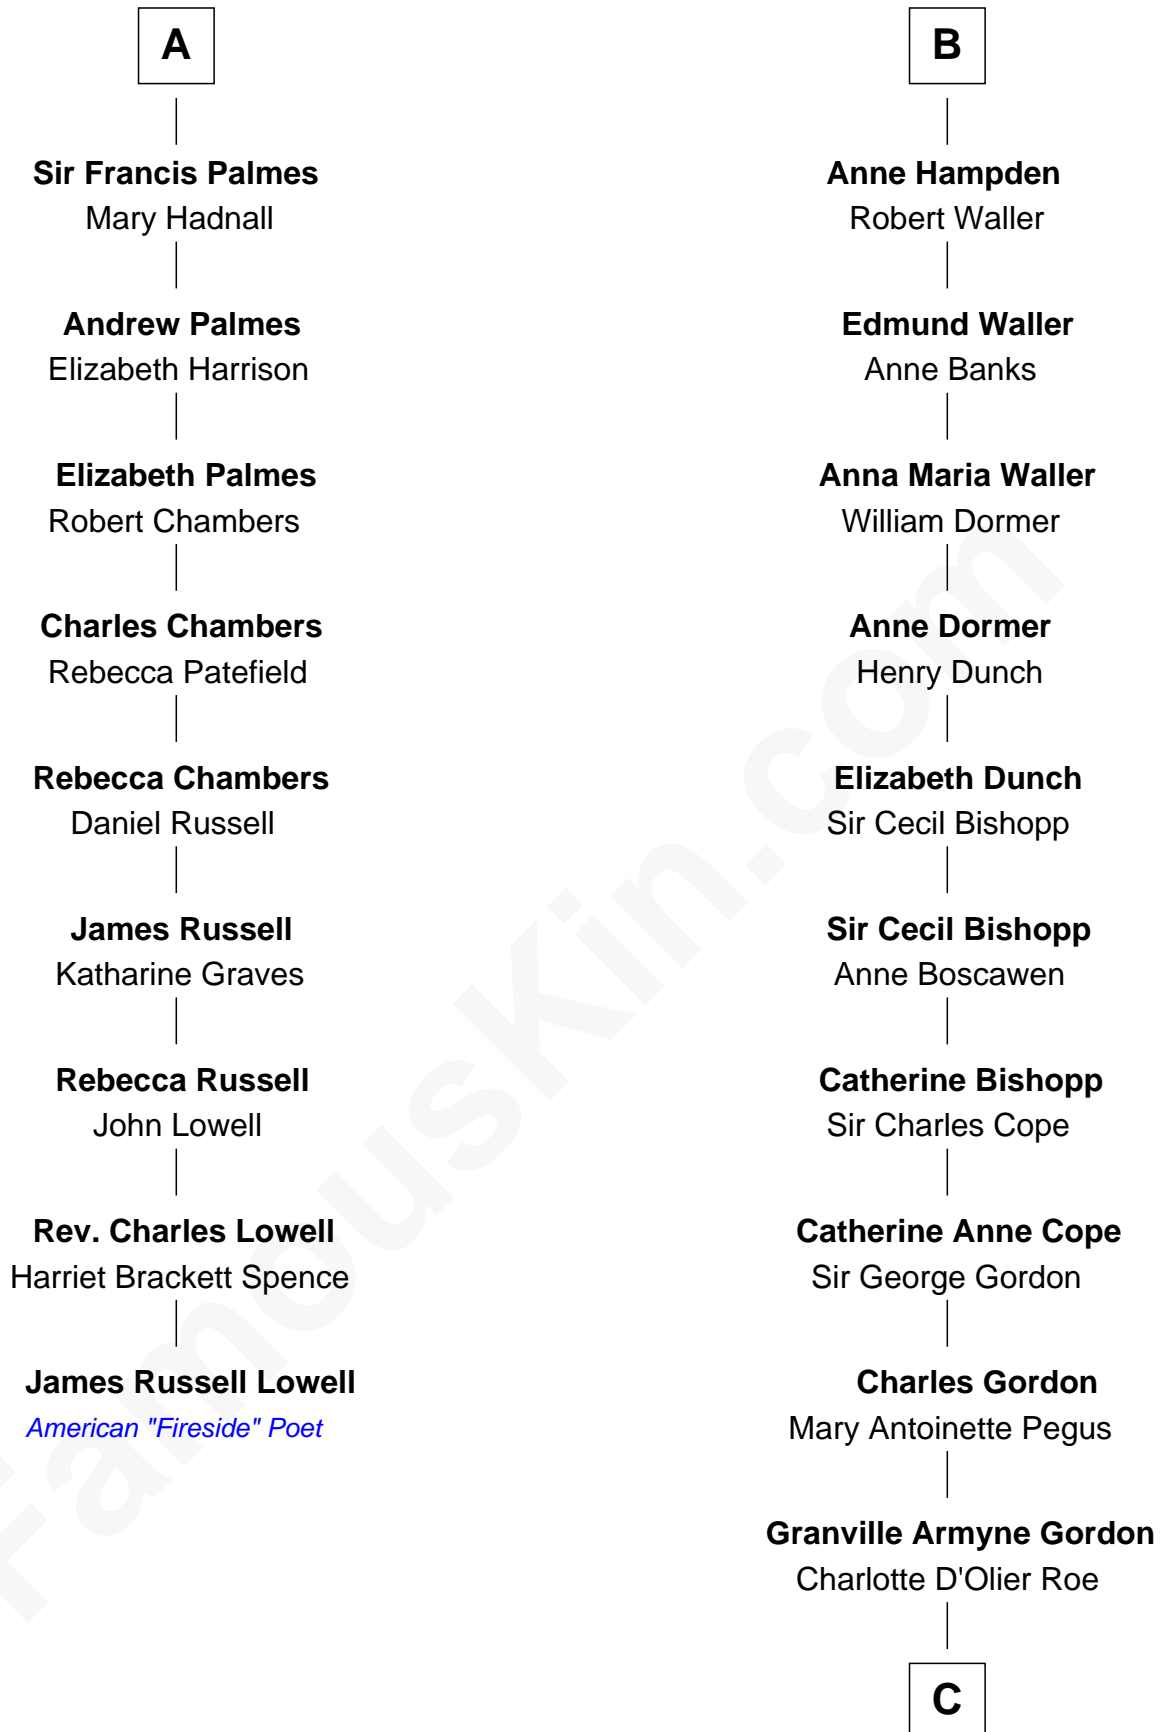

## Relationship Chart of

### James Russell Lowell

American "Fireside" Poet

15th cousin 6 times removed of

**Cara Delevingne**  
Fashion Model and Movie Actress

C

**Armyne Evelyne Gordon**

Sir Lionel Lawson Faudel-Phillips

**Anne Margaret Faudel-Phillips**

John Vincent Sheffield

**Jane Armyne Sheffield**

Sir Jocelyn Edward Greville Stevens

**Pandora Anne Stevens**

Charles Hamar Delevingne

**Cara Delevingne**

*Model and Actress*