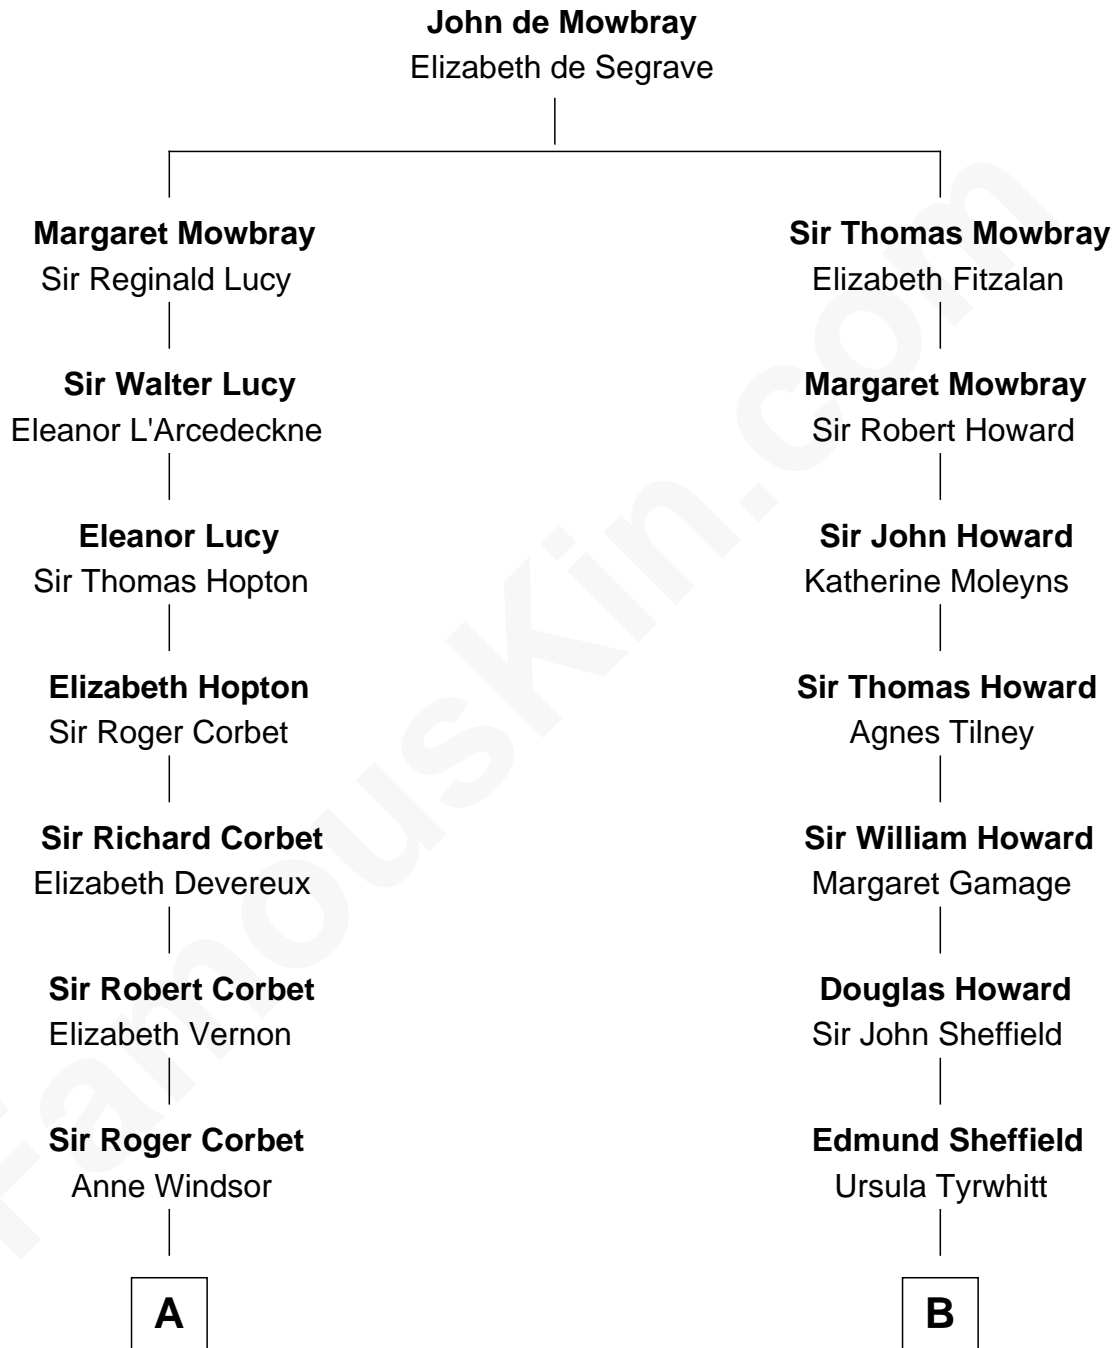

FamousKin.com

Relationship Chart of

James Russell Lowell

American "Fireside" Poet

16th cousin 2 times removed of

Cara Delevingne
Fashion Model and Movie Actress

C

Pandora Anne Stevens
Charles Hamar Delevingne

Cara Delevingne
Model and Actress

FamousKin.com