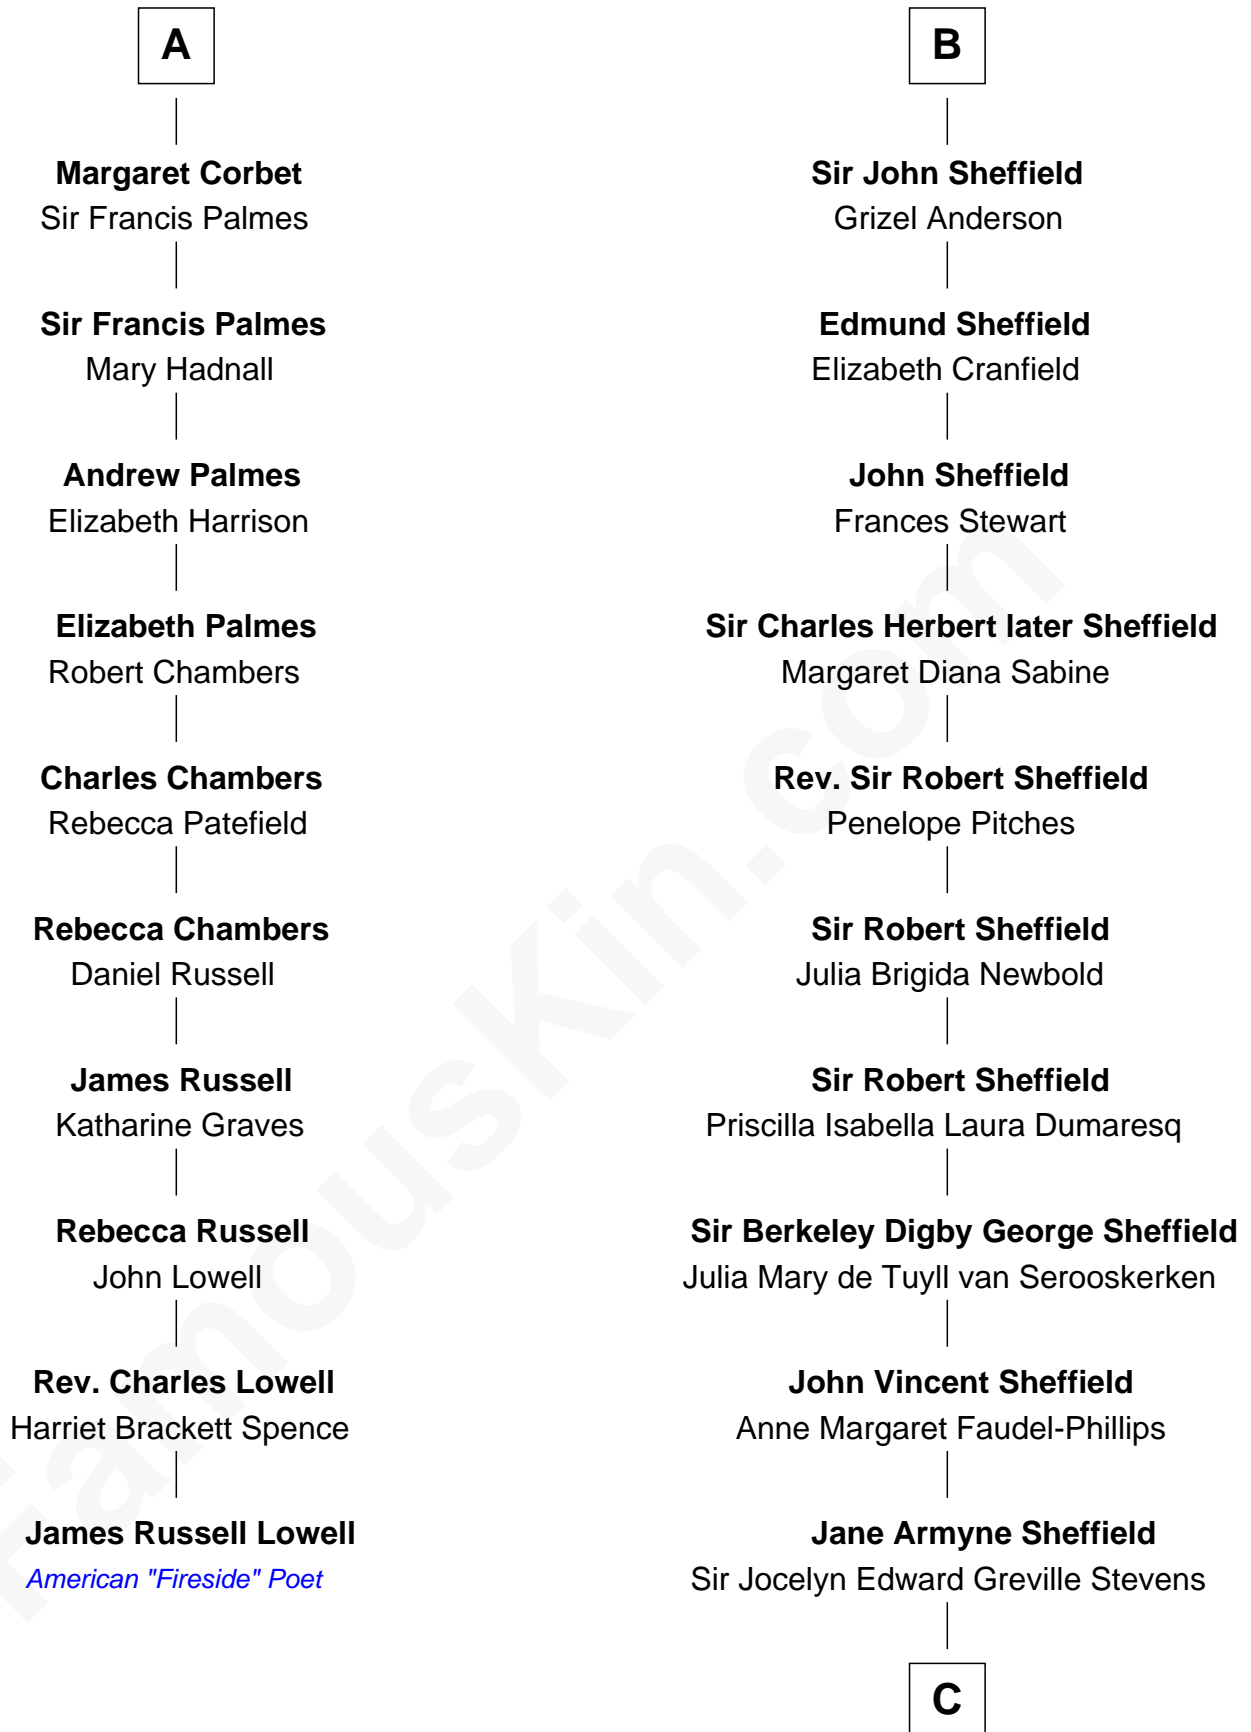

FamousKin.com

Relationship Chart of

James Russell Lowell

American "Fireside" Poet

16th cousin 2 times removed of

Cara Delevingne
Fashion Model and Movie Actress

C

Pandora Anne Stevens
Charles Hamar Delevingne

Cara Delevingne
Model and Actress

FamousKin.com