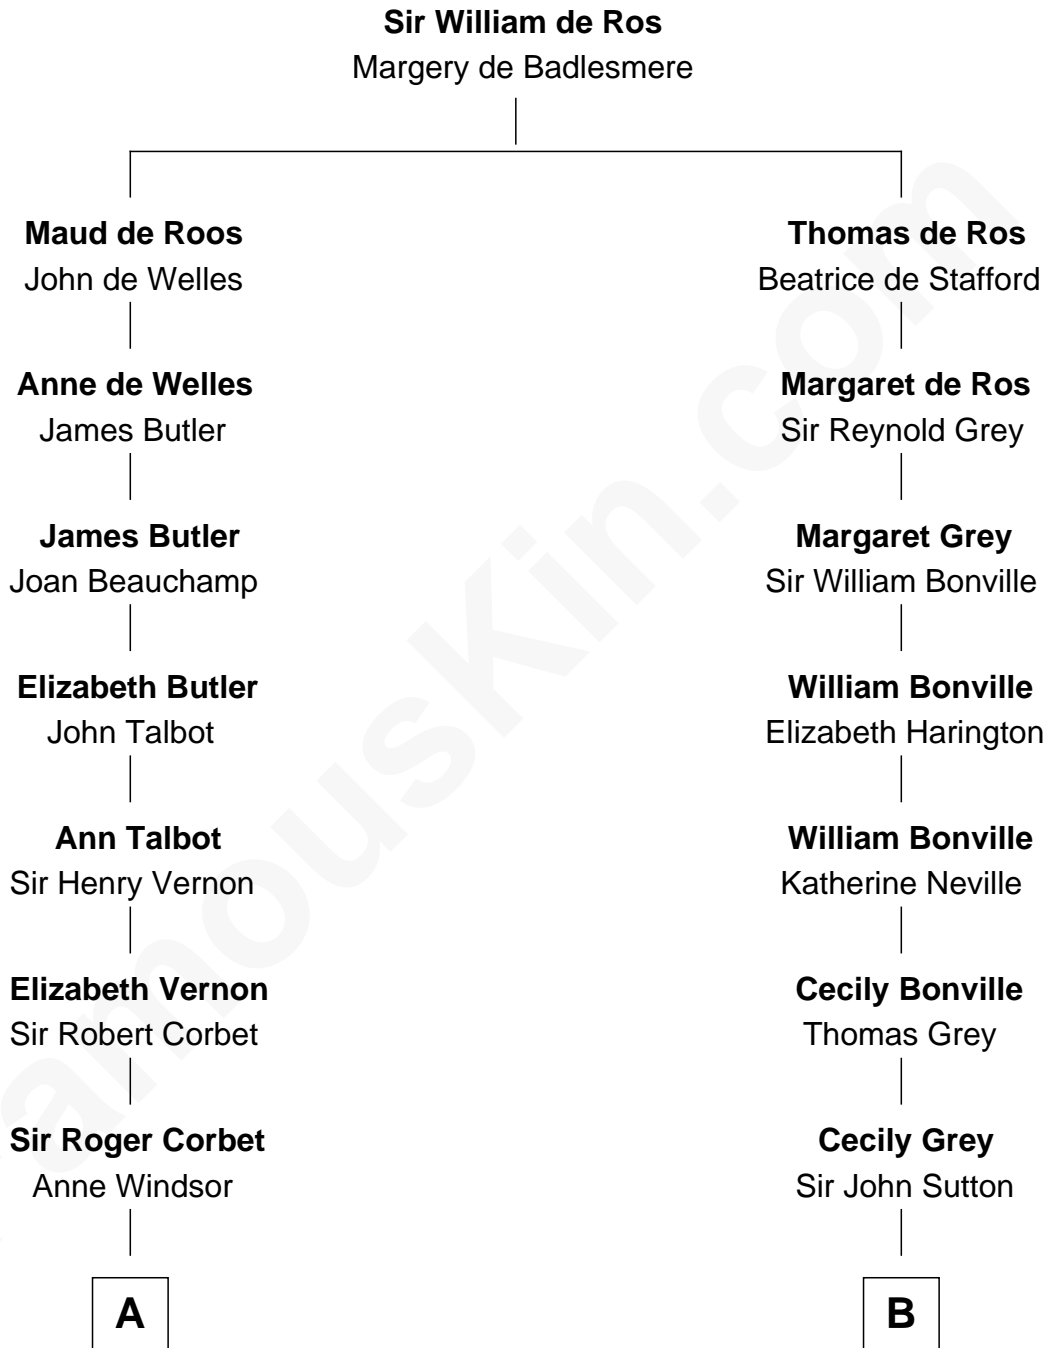

FamousKin.com
Relationship Chart of
James Russell Lowell
American "Fireside" Poet

16th cousin 2 times removed of

Dr. H. H. Holmes
Serial Killer aka "Devil in the White City"

C

Levi Horton Mudgett

Theodate Page Price

Dr. H. H. Holmes

Serial Killer Dr. H. H. Holmes

FamousKin.com