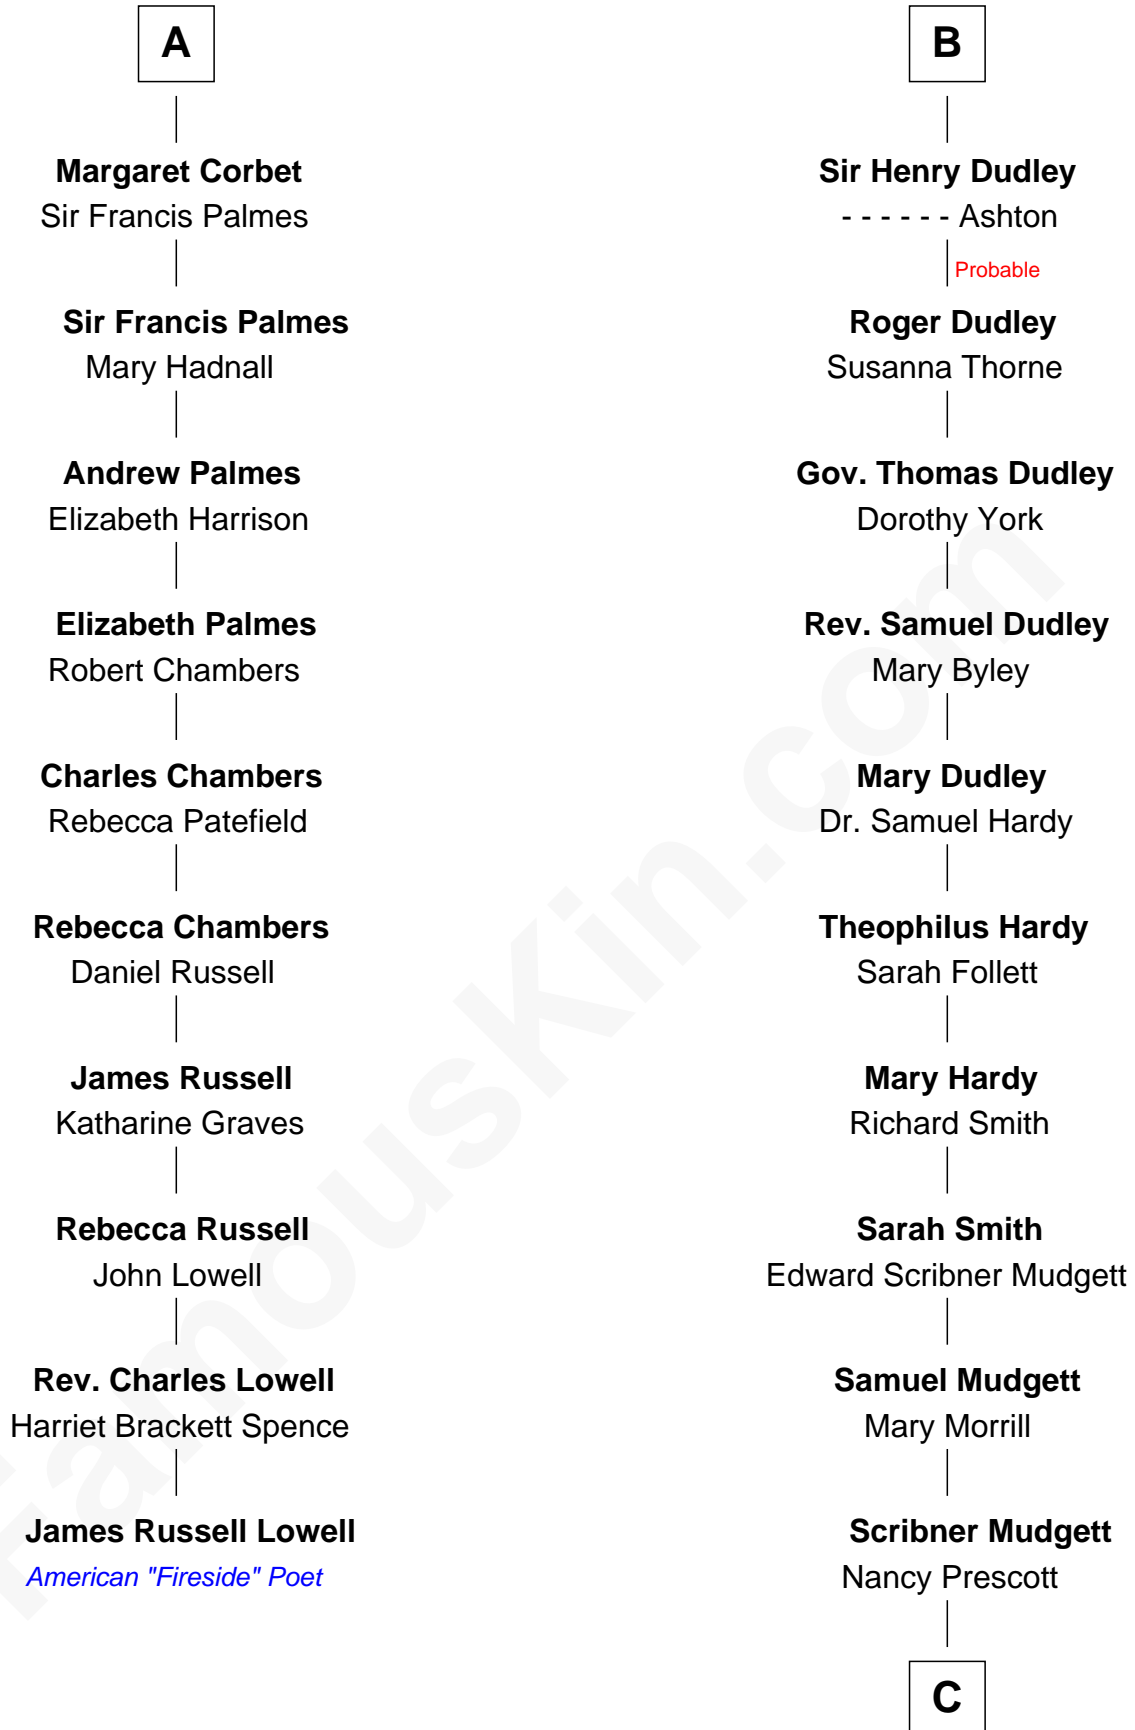

FamousKin.com
Relationship Chart of
James Russell Lowell
American "Fireside" Poet

16th cousin 2 times removed of

Dr. H. H. Holmes
Serial Killer aka "Devil in the White City"

C

Levi Horton Mudgett

Theodate Page Price

Dr. H. H. Holmes

Serial Killer Dr. H. H. Holmes

FamousKin.com