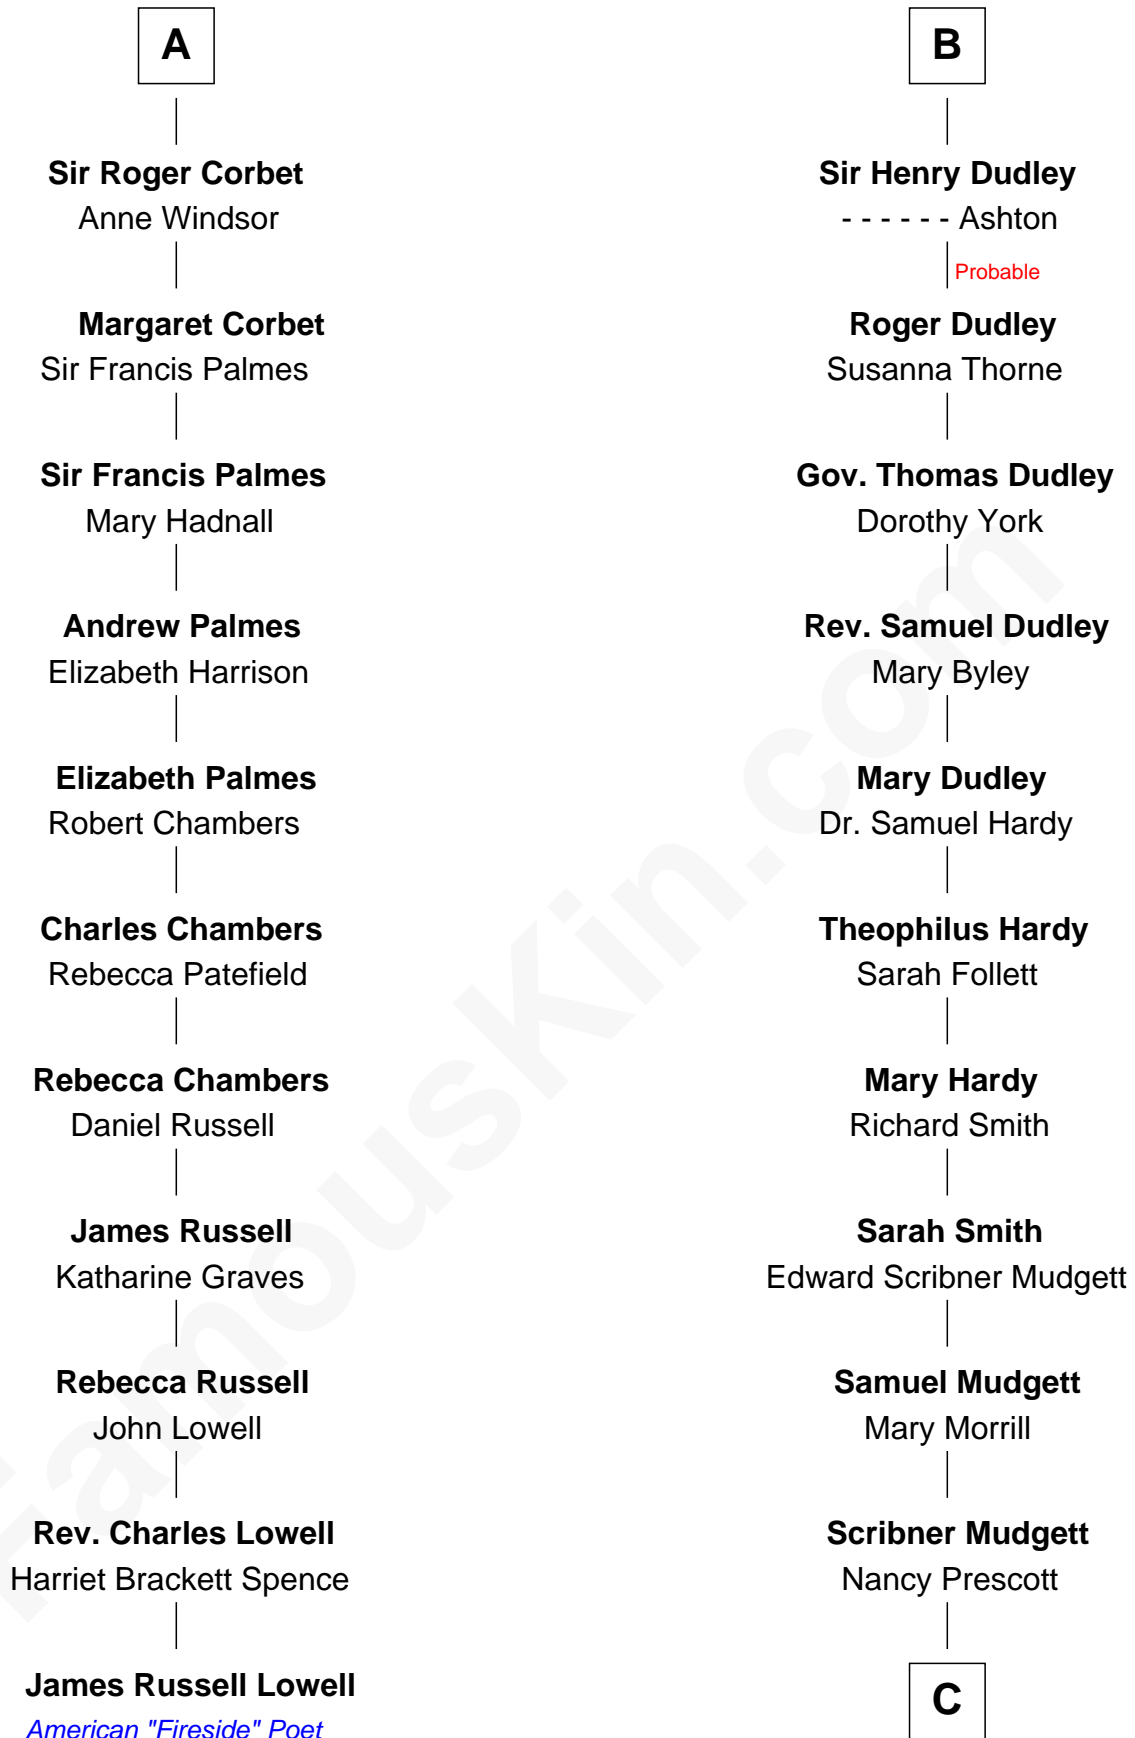

FamousKin.com

Relationship Chart of

James Russell Lowell

American "Fireside" Poet

17th cousin 1 time removed of

Dr. H. H. Holmes

Serial Killer aka "Devil in the White City"

C

Levi Horton Mudgett

Theodate Page Price

Dr. H. H. Holmes

Serial Killer Dr. H. H. Holmes

FamousKin.com