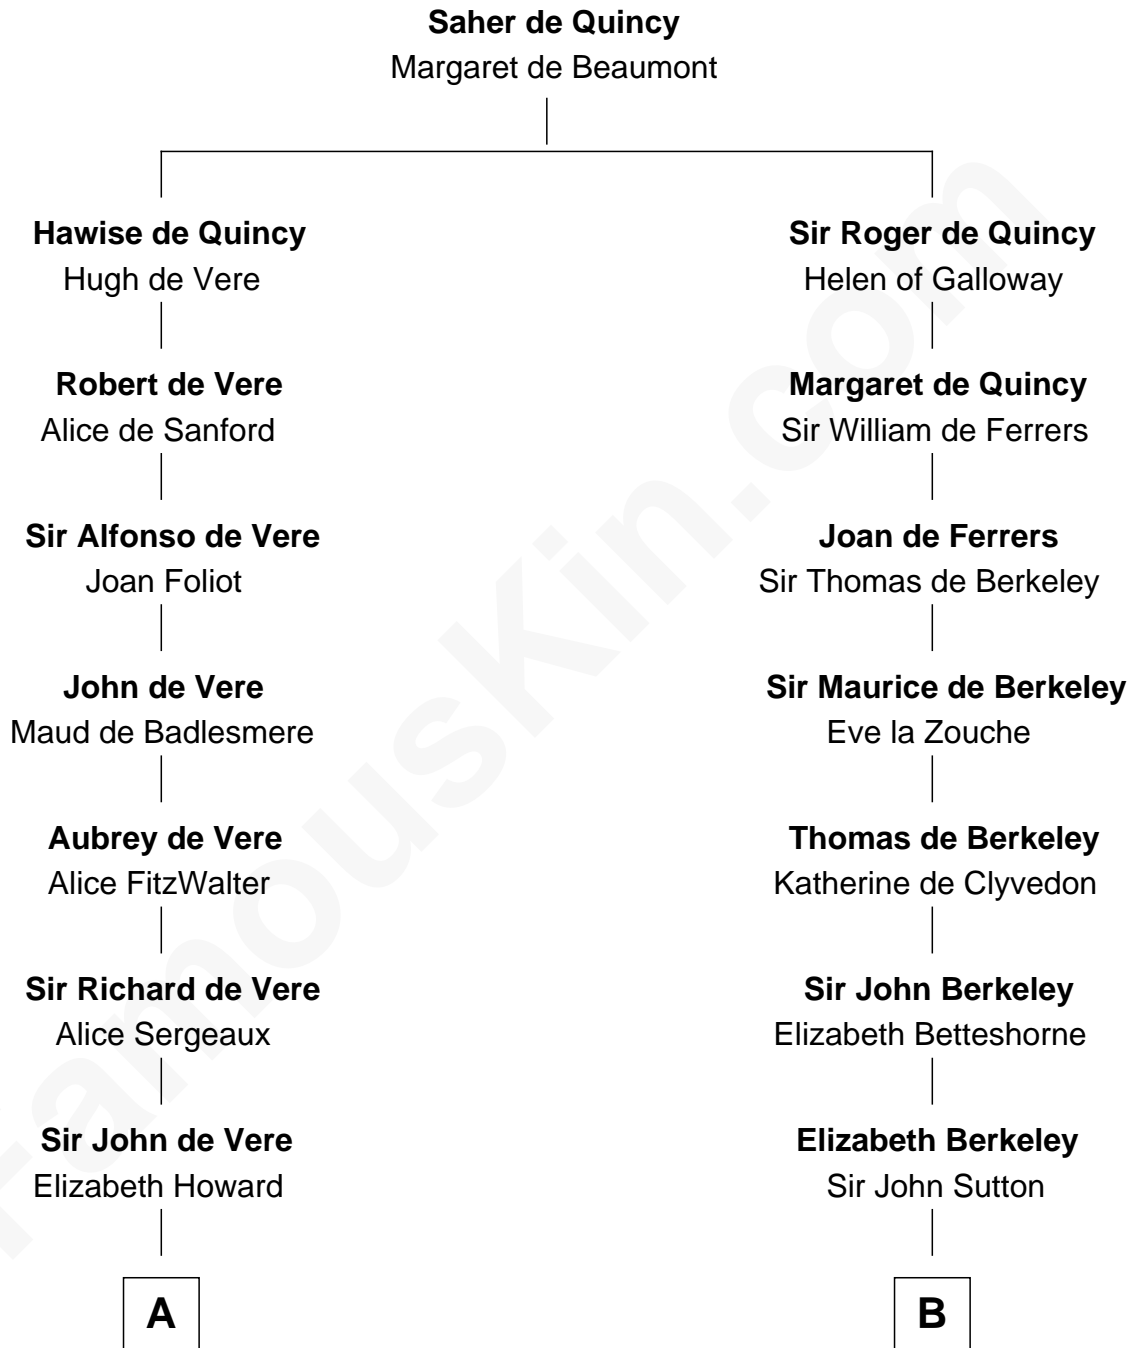

FamousKin.com
Relationship Chart of
James Russell Lowell
American "Fireside" Poet

19th cousin 2 times removed of

Dr. H. H. Holmes
Serial Killer aka "Devil in the White City"

C

John Lowell

Rebecca Russell

Rev. Charles Lowell

Harriet Brackett Spence

James Russell Lowell

American "Fireside" Poet

D

Sarah Smith

Edward Scribner Mudgett

Samuel Mudgett

Mary Morrill

Scribner Mudgett

Nancy Prescott

Levi Horton Mudgett

Theodate Page Price

Dr. H. H. Holmes

Serial Killer Dr. H. H. Holmes