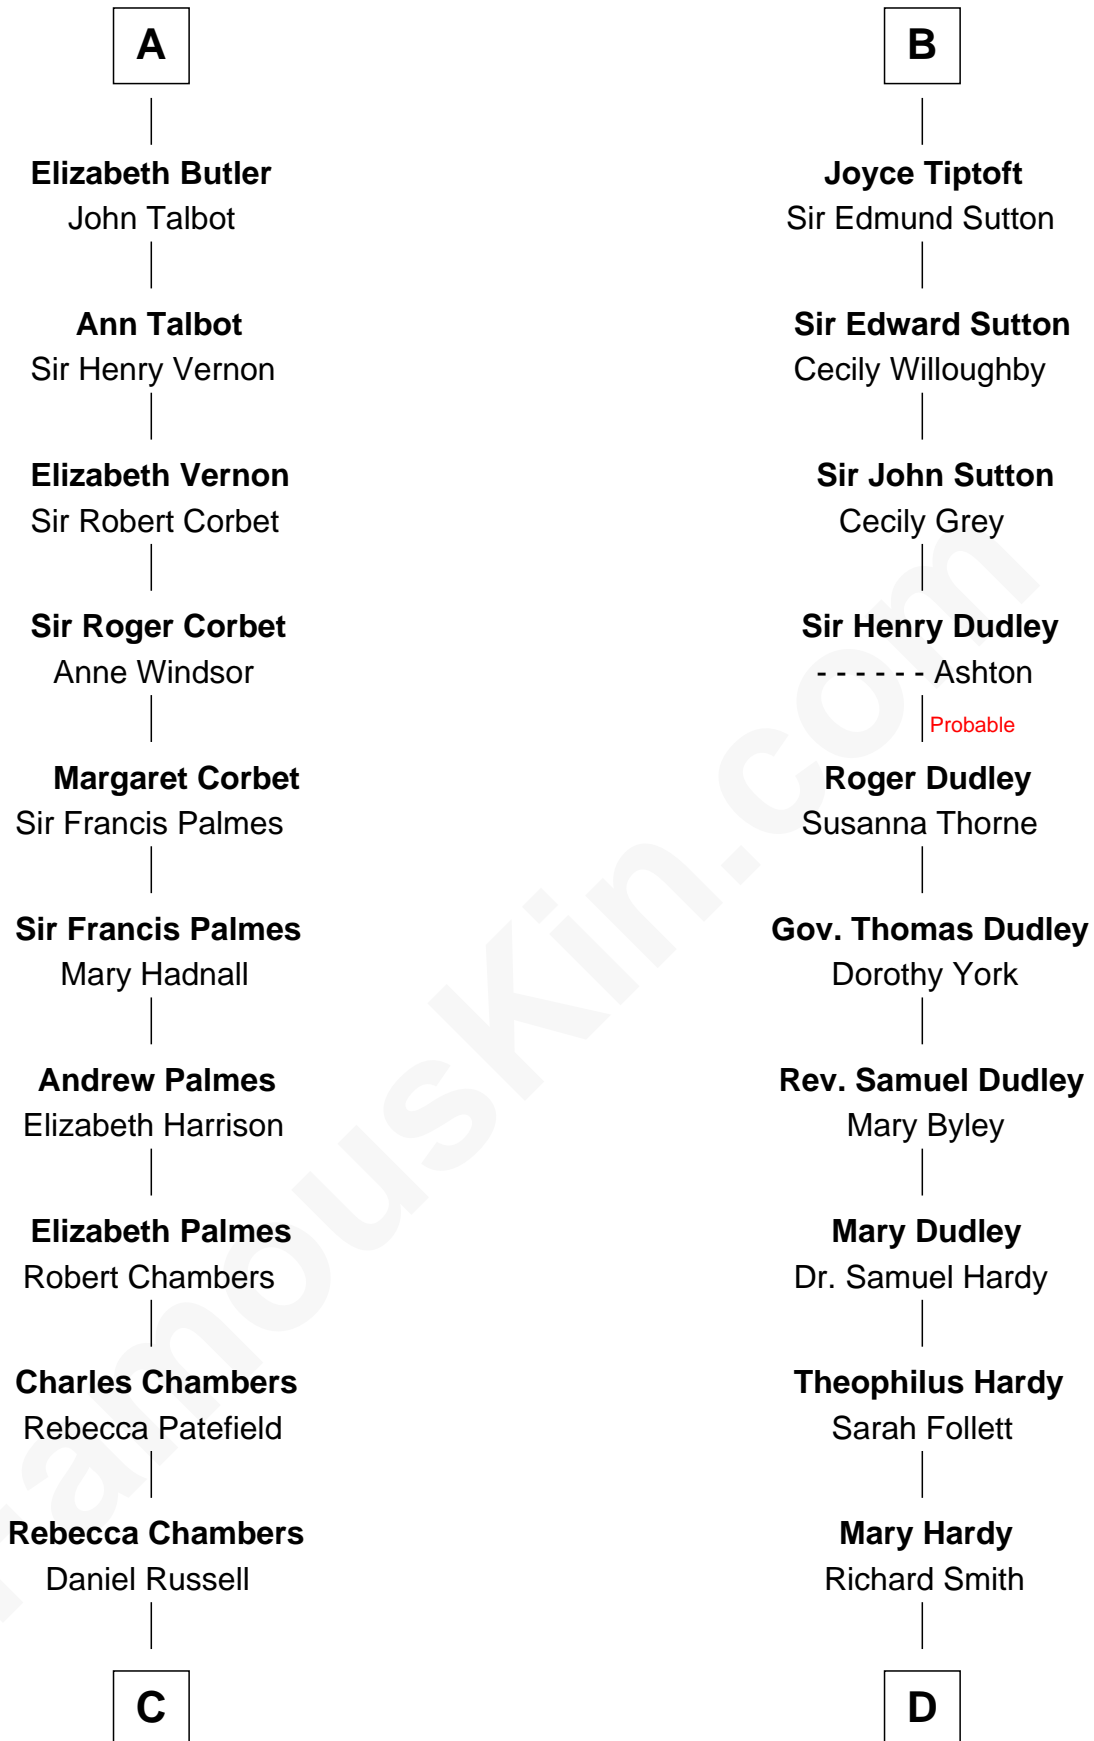

FamousKin.com
Relationship Chart of
James Russell Lowell
American "Fireside" Poet

20th cousin 1 time removed of
Dr. H. H. Holmes
Serial Killer aka "Devil in the White City"

C

James Russell
Katharine Graves

Levi Horton Mudgett
Theodate Page Price

Dr. H. H. Holmes
Serial Killer Dr. H. H. Holmes