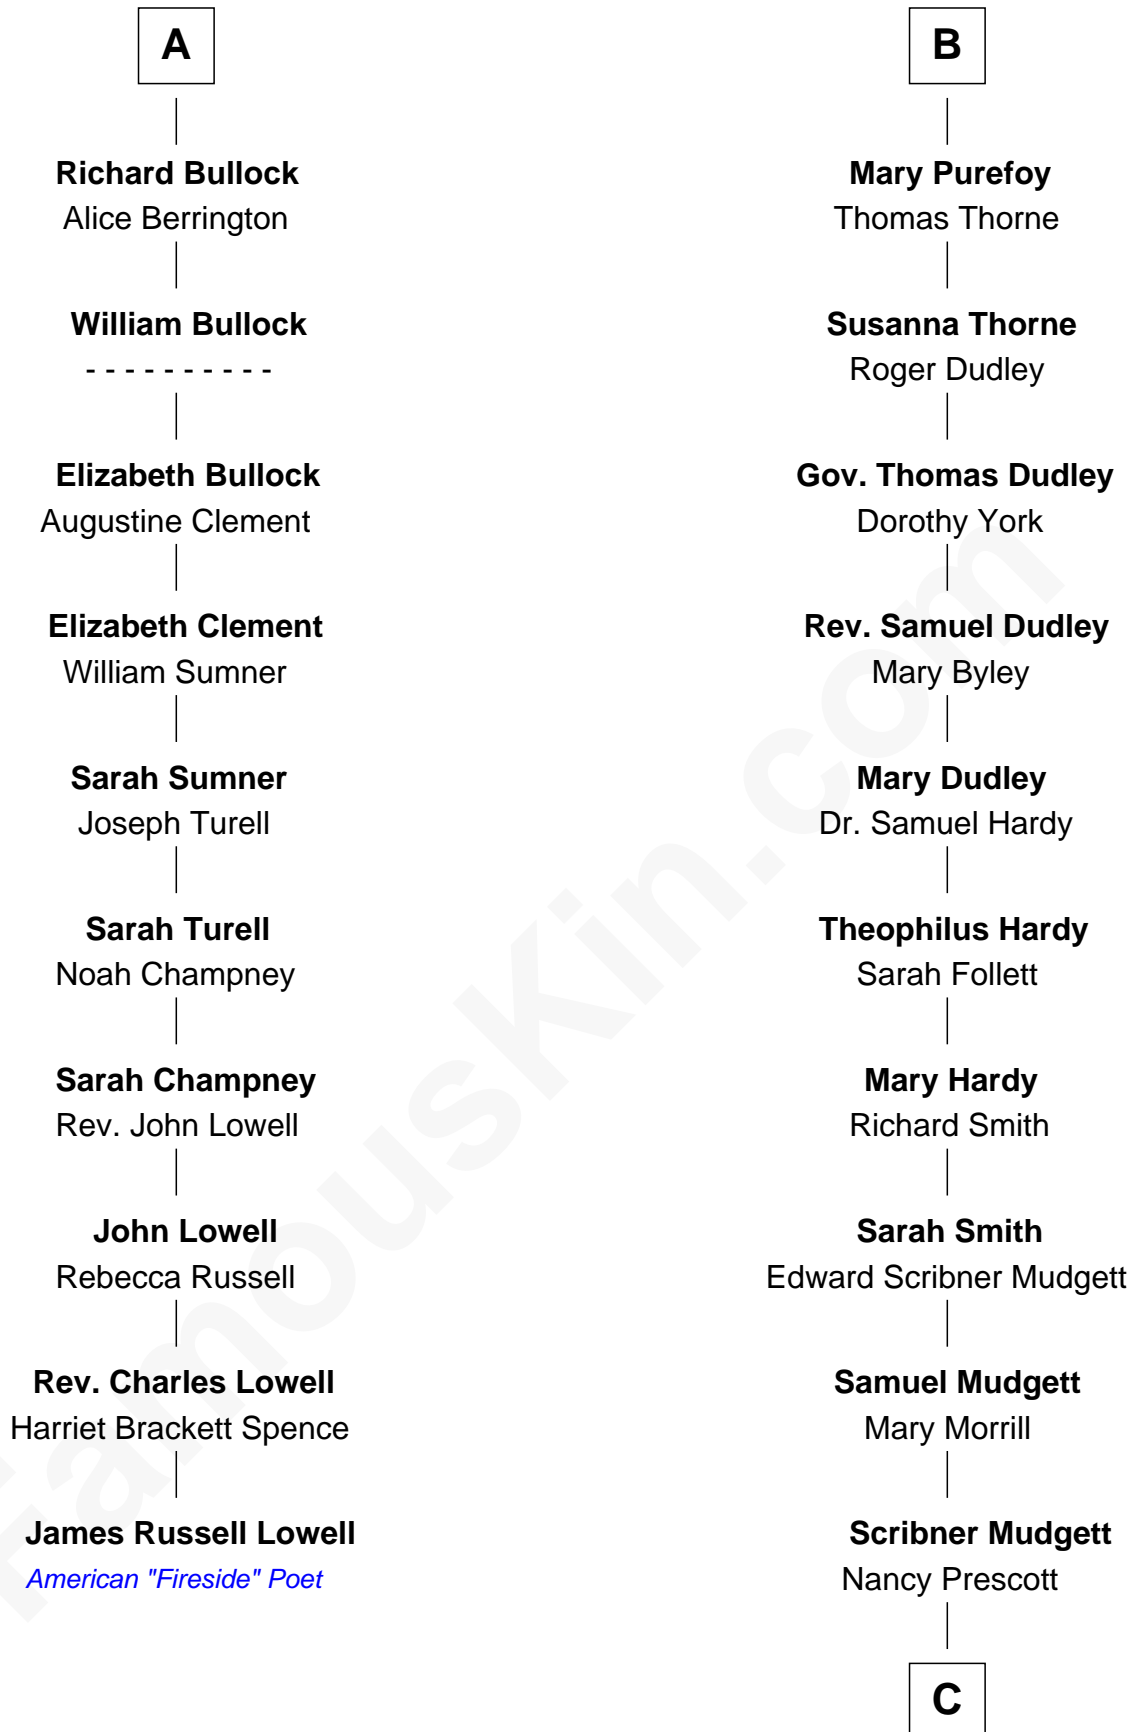

FamousKin.com
Relationship Chart of
James Russell Lowell
American "Fireside" Poet

16th cousin 2 times removed of

Dr. H. H. Holmes
Serial Killer aka "Devil in the White City"

Sir John Howard
 Alice de Bois

Sir Robert Howard
 Margaret de Scales

Joan Howard
 Sir Peter de Brewes

Sir John Howard
 Margaret de Plaiz

Beatrice Brewes
 Sir Hugh Shirley

Sir John Howard
 Joan Walton

Sir Ralph Shirley
 Joan Basset

Elizabeth Howard
 Sir John de Vere

Beatrice Shirley
 John Brome

Joan de Vere
 Sir William Norreys

Isabel Brome
 John Denton

Margaret Norreys
 Gilbert Bullock

Alice Denton
 Nicholas Purefoy

Thomas Bullock
 Alice Kingsmill

Edward Purefoy
 Anne Fettiplace

A

B

C

Levi Horton Mudgett

Theodate Page Price

Dr. H. H. Holmes

Serial Killer Dr. H. H. Holmes

FamousKin.com