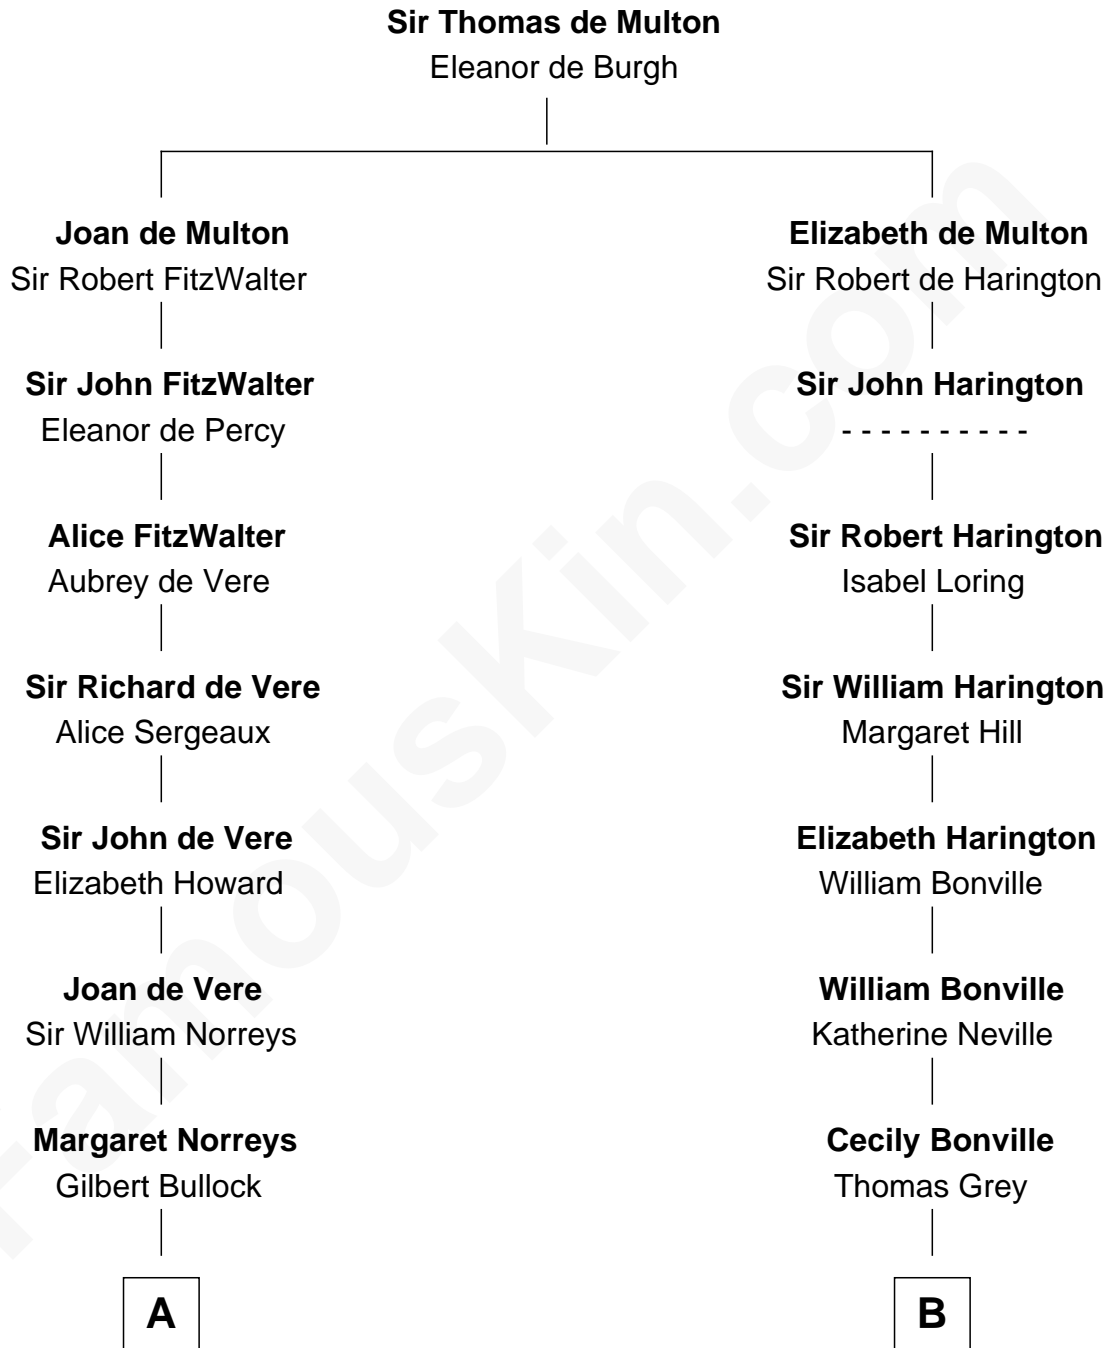

**FamousKin.com**  
**Relationship Chart of**  
**James Russell Lowell**  
*American "Fireside" Poet*

17th cousin 2 times removed of

**Dr. H. H. Holmes**  
*Serial Killer aka "Devil in the White City"*

C

**Scribner Mudgett**

Nancy Prescott

**Levi Horton Mudgett**

Theodate Page Price

**Dr. H. H. Holmes**

*Serial Killer Dr. H. H. Holmes*

FamousKin.com