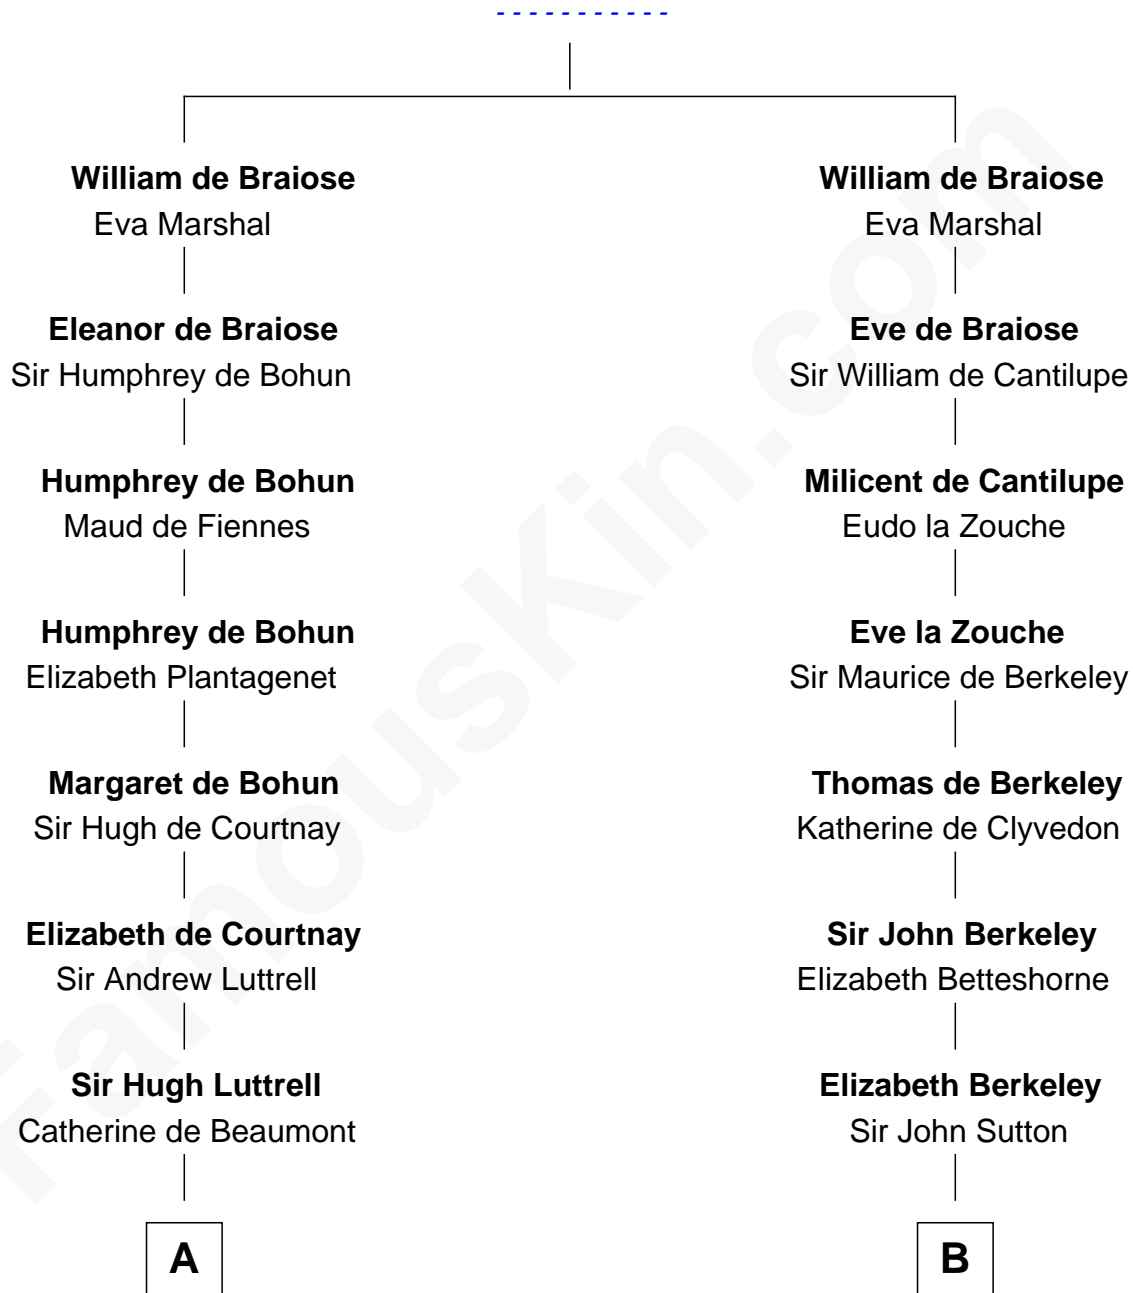

**FamousKin.com**  
**Relationship Chart of**  
**James Russell Lowell**  
*American "Fireside" Poet*

**20th cousin 1 time removed of**  
**Dr. H. H. Holmes**  
*Serial Killer aka "Devil in the White City"*

**Reginald de Braiose**

**C**

**Rev. John Lowell**

Sarah Champney

**John Lowell**

Rebecca Russell

**Rev. Charles Lowell**

Harriet Brackett Spence

**James Russell Lowell**

*American "Fireside" Poet*

**D**

**Sarah Smith**

Edward Scribner Mudgett

**Samuel Mudgett**

Mary Morrill

**Scribner Mudgett**

Nancy Prescott

**Levi Horton Mudgett**

Theodate Page Price

**Dr. H. H. Holmes**

*Serial Killer Dr. H. H. Holmes*

FamousKin.com