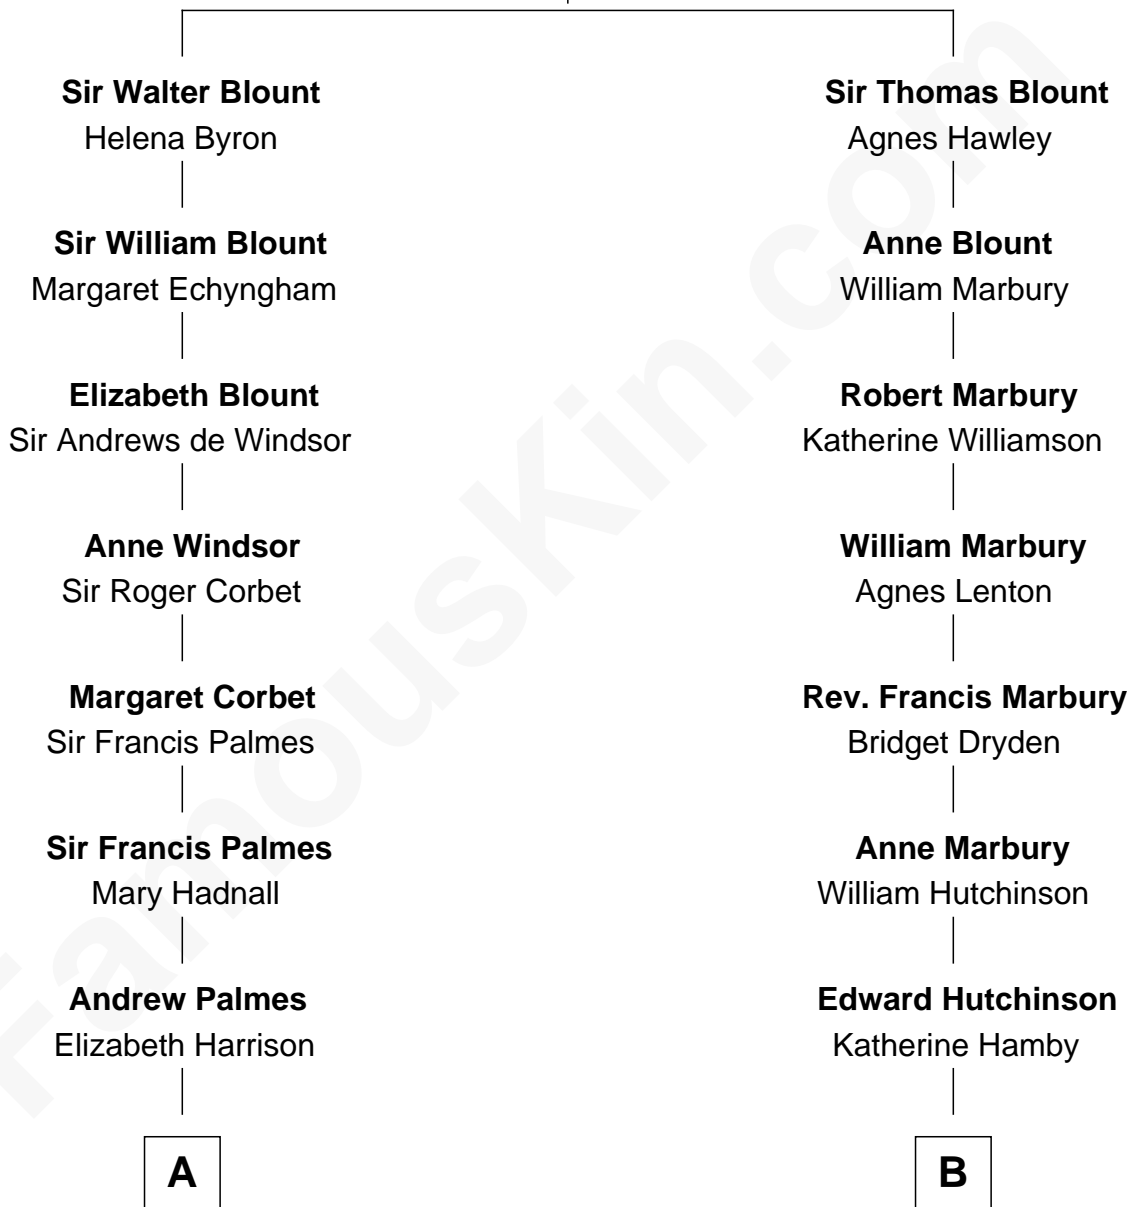

FamousKin.com Relationship Chart of

James Russell Lowell

American "Fireside" Poet

13th cousin 1 time removed of

Franklin D. Roosevelt

32nd U.S. President

Sir Thomas Blount

Margaret de Gresley