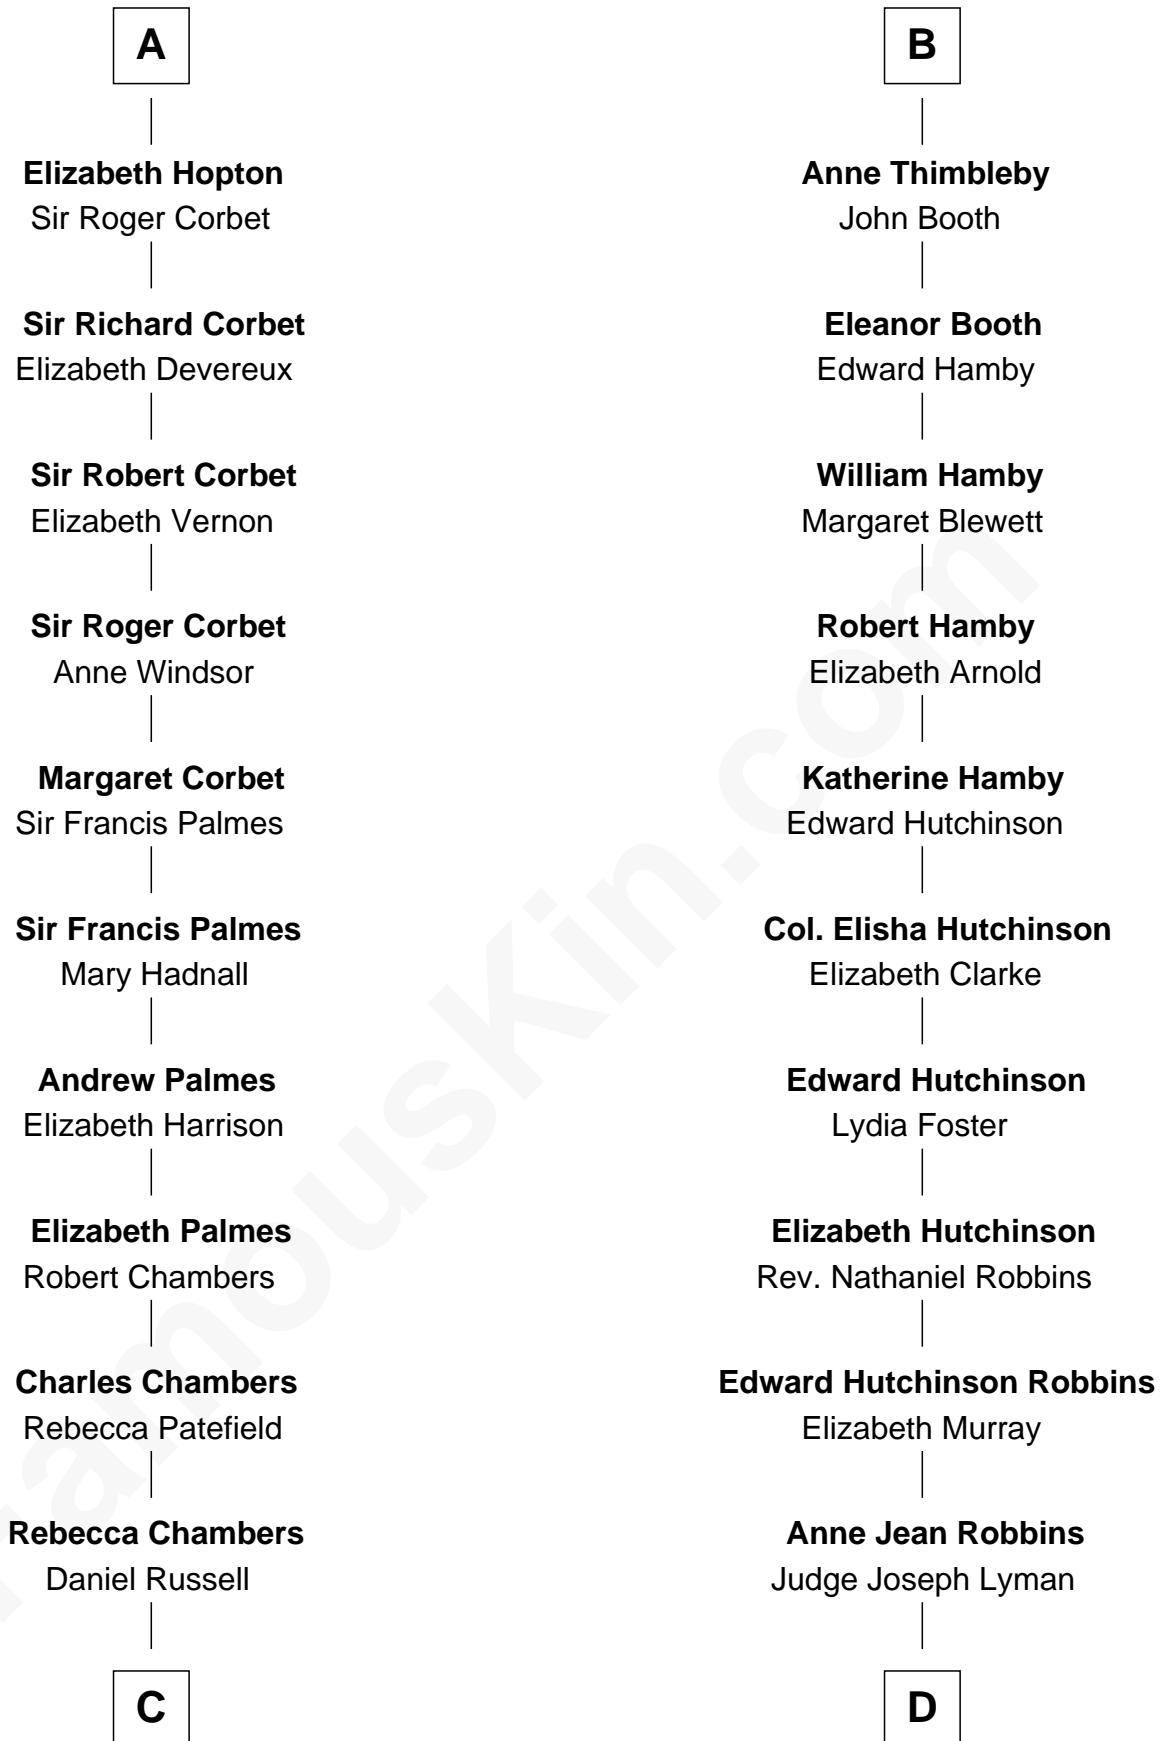

FamousKin.com Relationship Chart of

James Russell Lowell

American "Fireside" Poet

19th cousin 1 time removed of

Franklin D. Roosevelt

32nd U.S. President

John de Botetourte

Maud FitzThomas