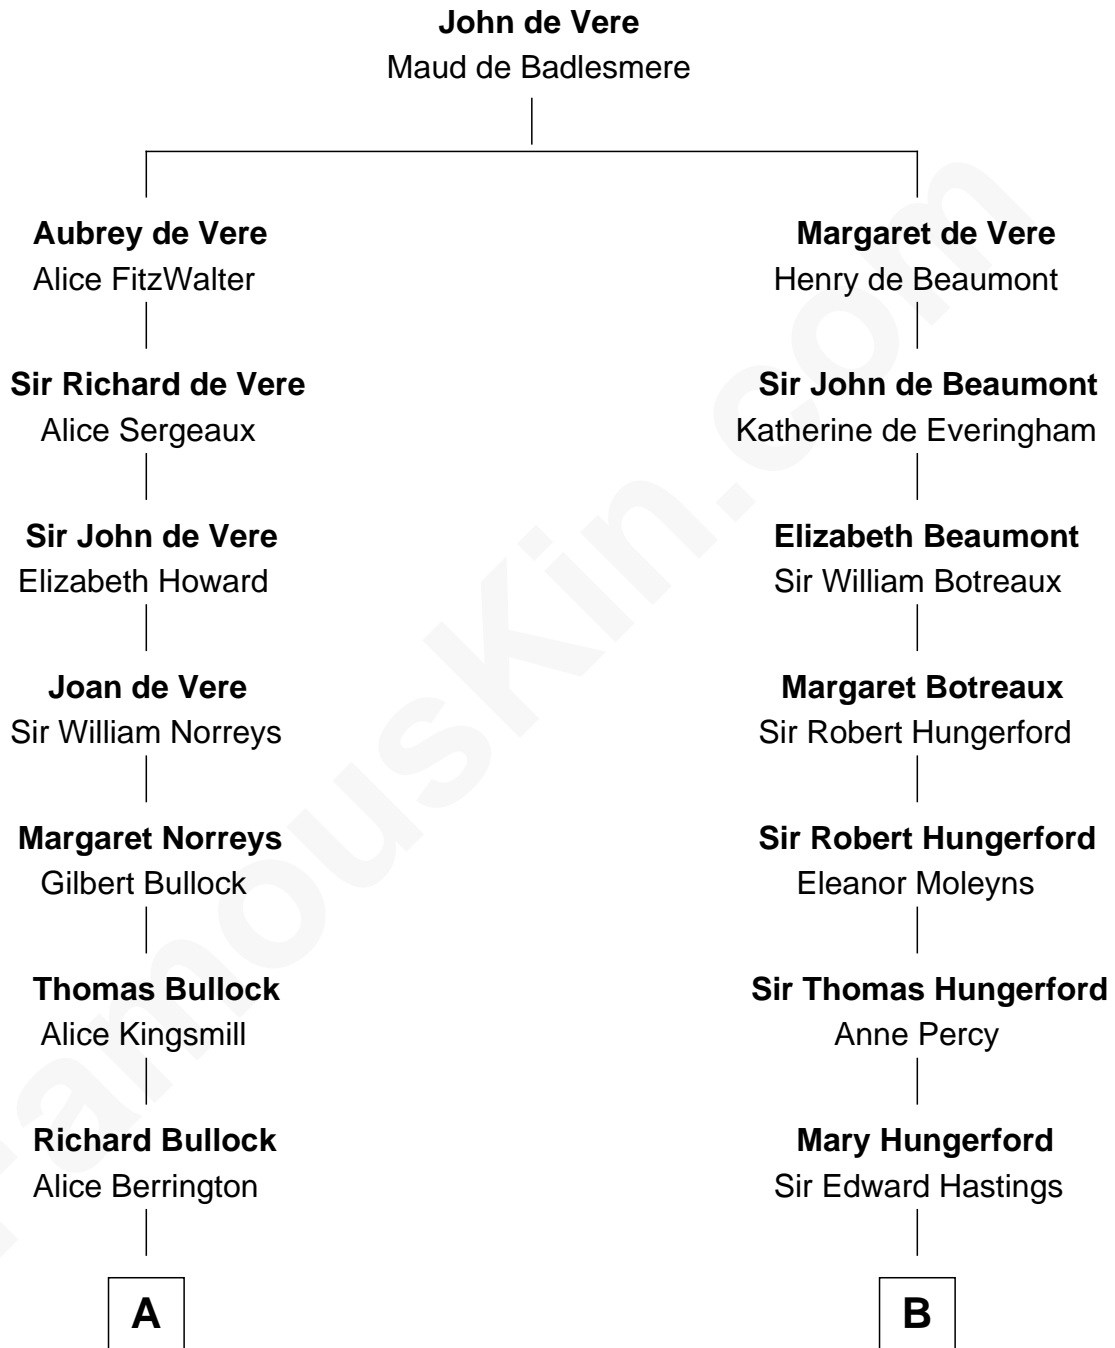

FamousKin.com Relationship Chart of

James Russell Lowell

American "Fireside" Poet

15th cousin 6 times removed of

Franklin D. Roosevelt

32nd U.S. President

C

Rebecca Smith

John Aspinwall

John Aspinwall

Susan Howland

Mary Rebecca Aspinwall

Isaac Daniel Roosevelt

James Roosevelt

Sara Delano

Franklin D. Roosevelt

32nd U.S. President