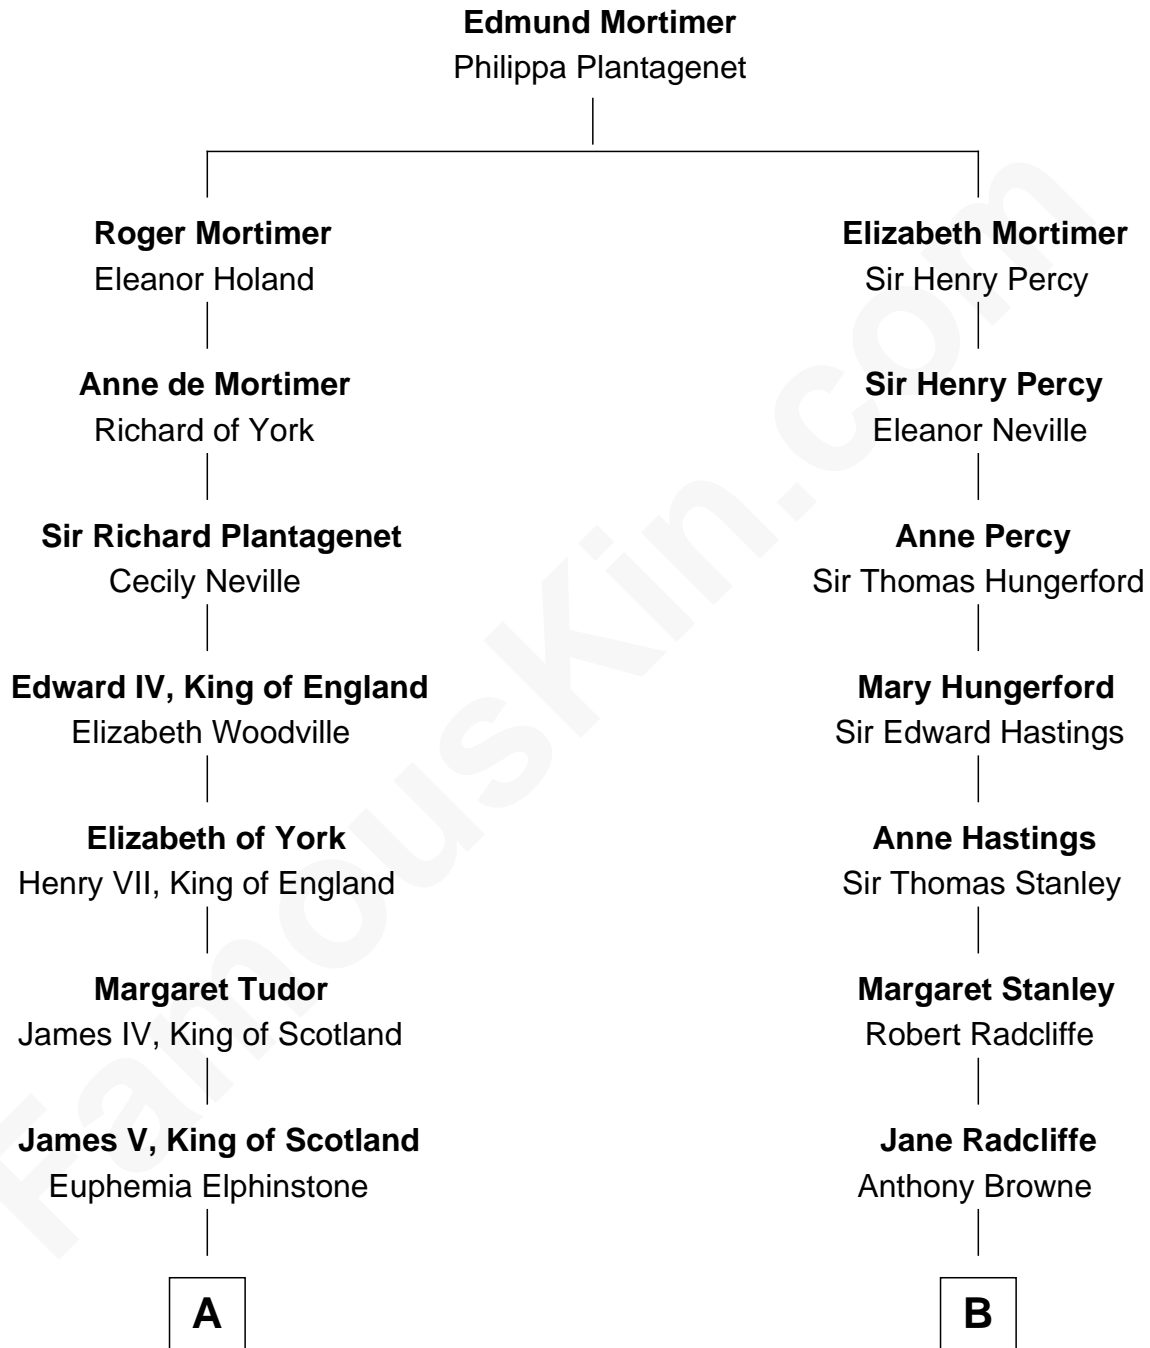

FamousKin.com Relationship Chart of

James Russell Lowell

American "Fireside" Poet

17th cousin 1 time removed of

Franklin D. Roosevelt

32nd U.S. President

C

|
James Roosevelt

Sara Delano

|
Franklin D. Roosevelt

32nd U.S. President

FamousKin.com