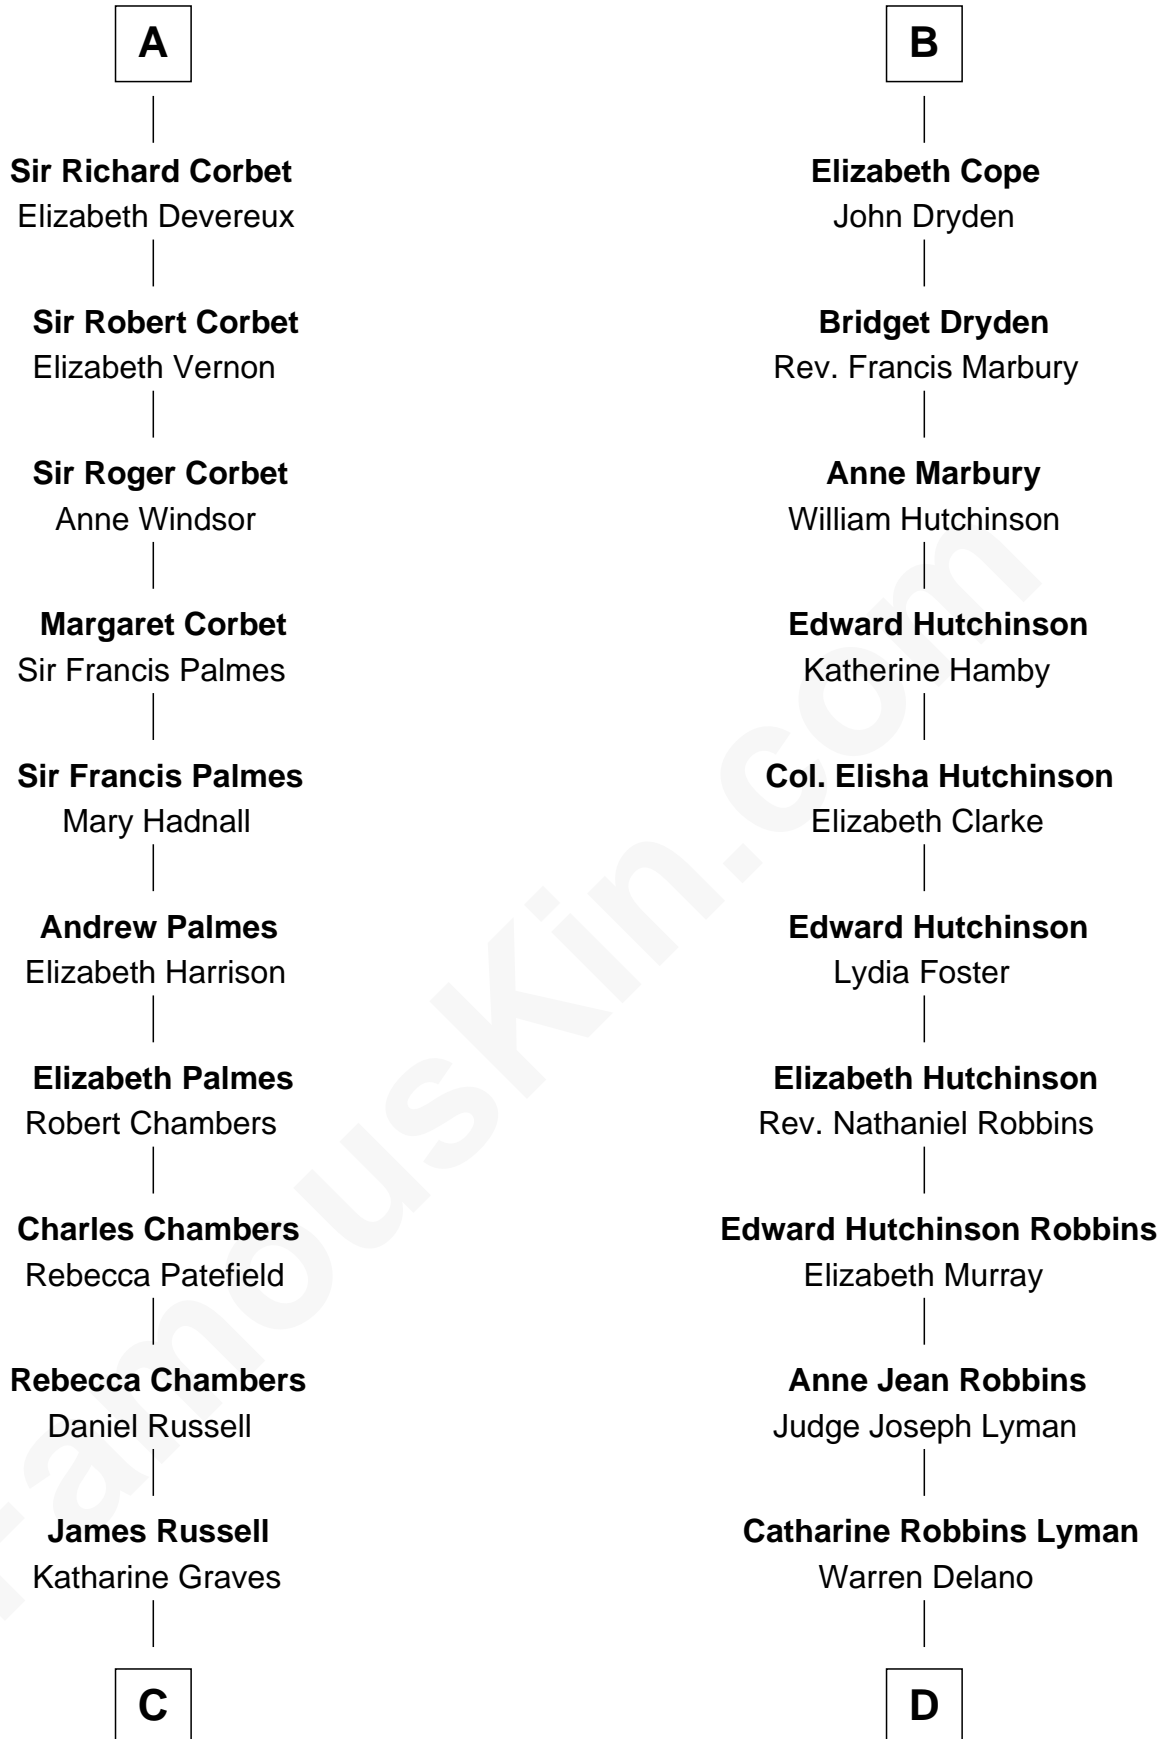

FamousKin.com Relationship Chart of

James Russell Lowell

American "Fireside" Poet

18th cousin 1 time removed of

Franklin D. Roosevelt

32nd U.S. President

Sir Gilbert Talbot

Pernel le Boteler

Ankaret le Strange

Mary Talbot

Sir Thomas Greene

Sir Thomas Greene

Phillippa Ferrers

Elizabeth Greene

William Raleigh

Sir Edward Raleigh

Margaret Verney

Sir Edward Raleigh

Anne Chamberlayne

Bridget Raleigh

Sir John Cope

B

C

Rebecca Russell