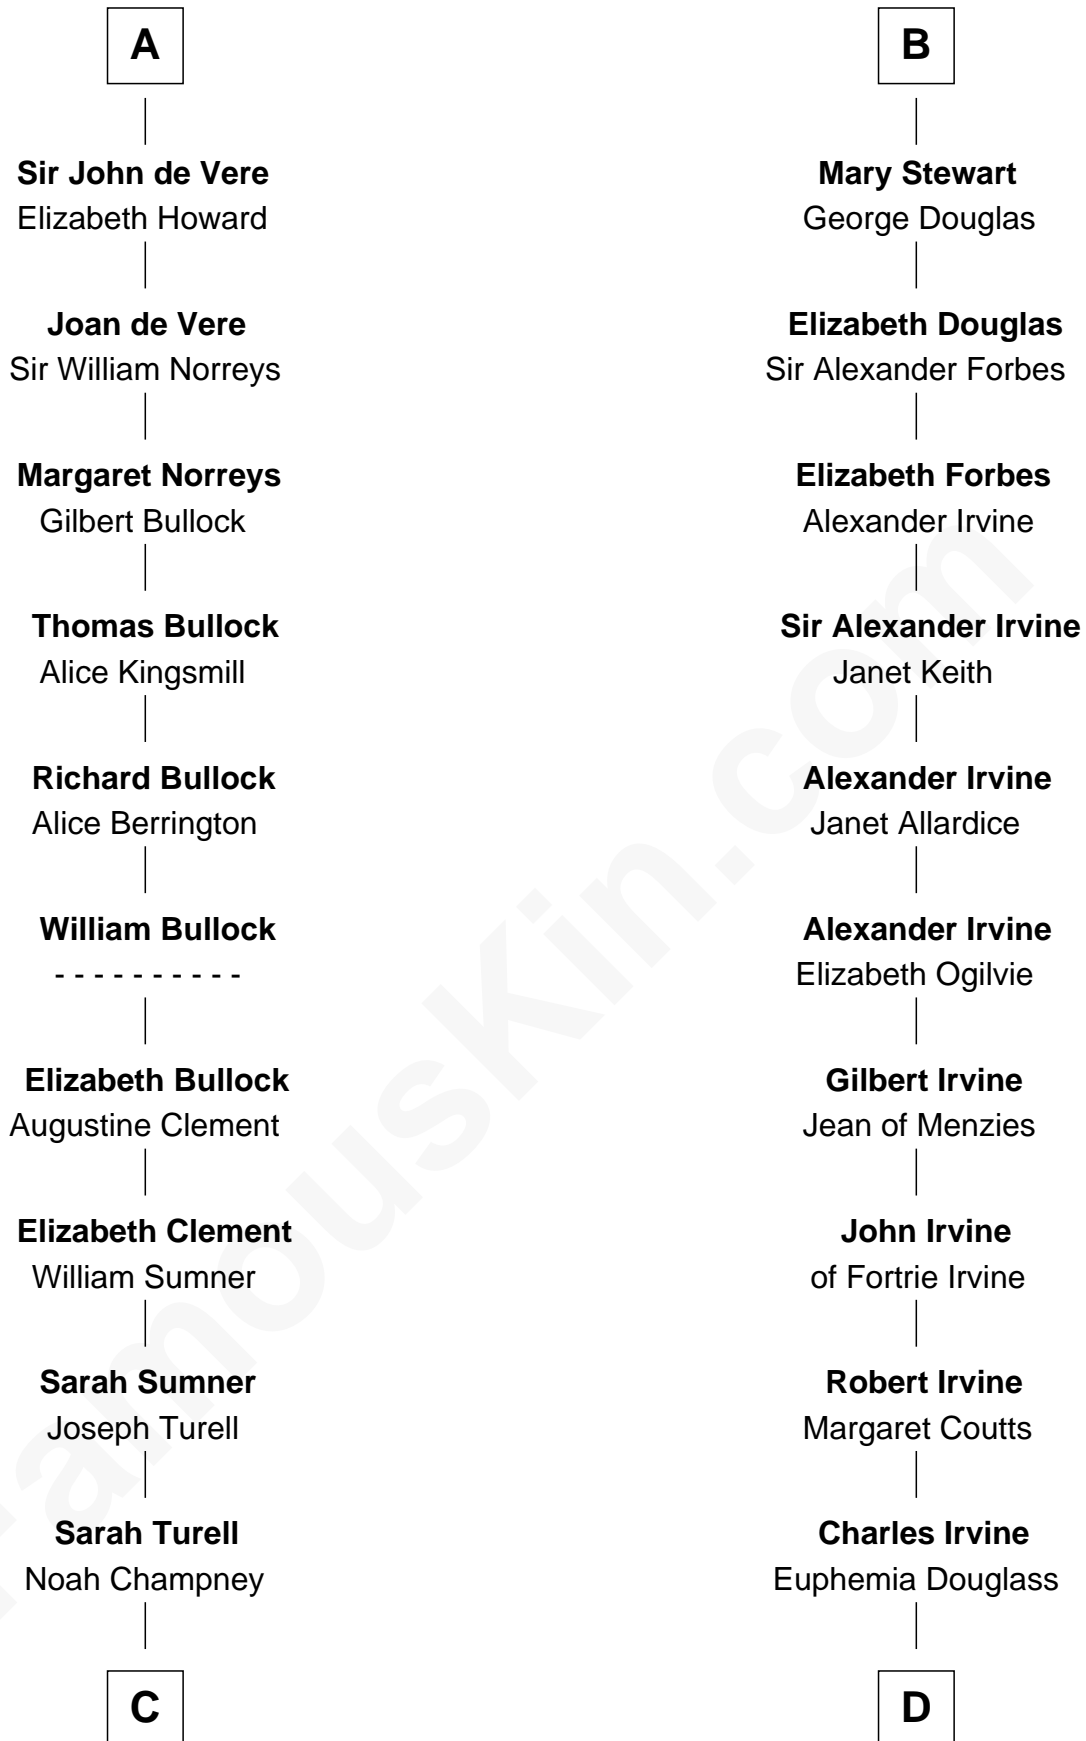

**FamousKin.com**  
**Relationship Chart of**  
**James Russell Lowell**  
*American "Fireside" Poet*

**20th cousin 1 time removed of**  
**Theodore Roosevelt**  
*26th U.S. President*

**C**

**Sarah Champney**

**Dr. John Irvine**

Ann Elizabeth Baillie

**Anne Irvine**

James Bulloch

**James Stephens Bulloch**

Martha Stewart

**Martha Bulloch**

Theodore Roosevelt

**Theodore Roosevelt**

*26th U.S. President*