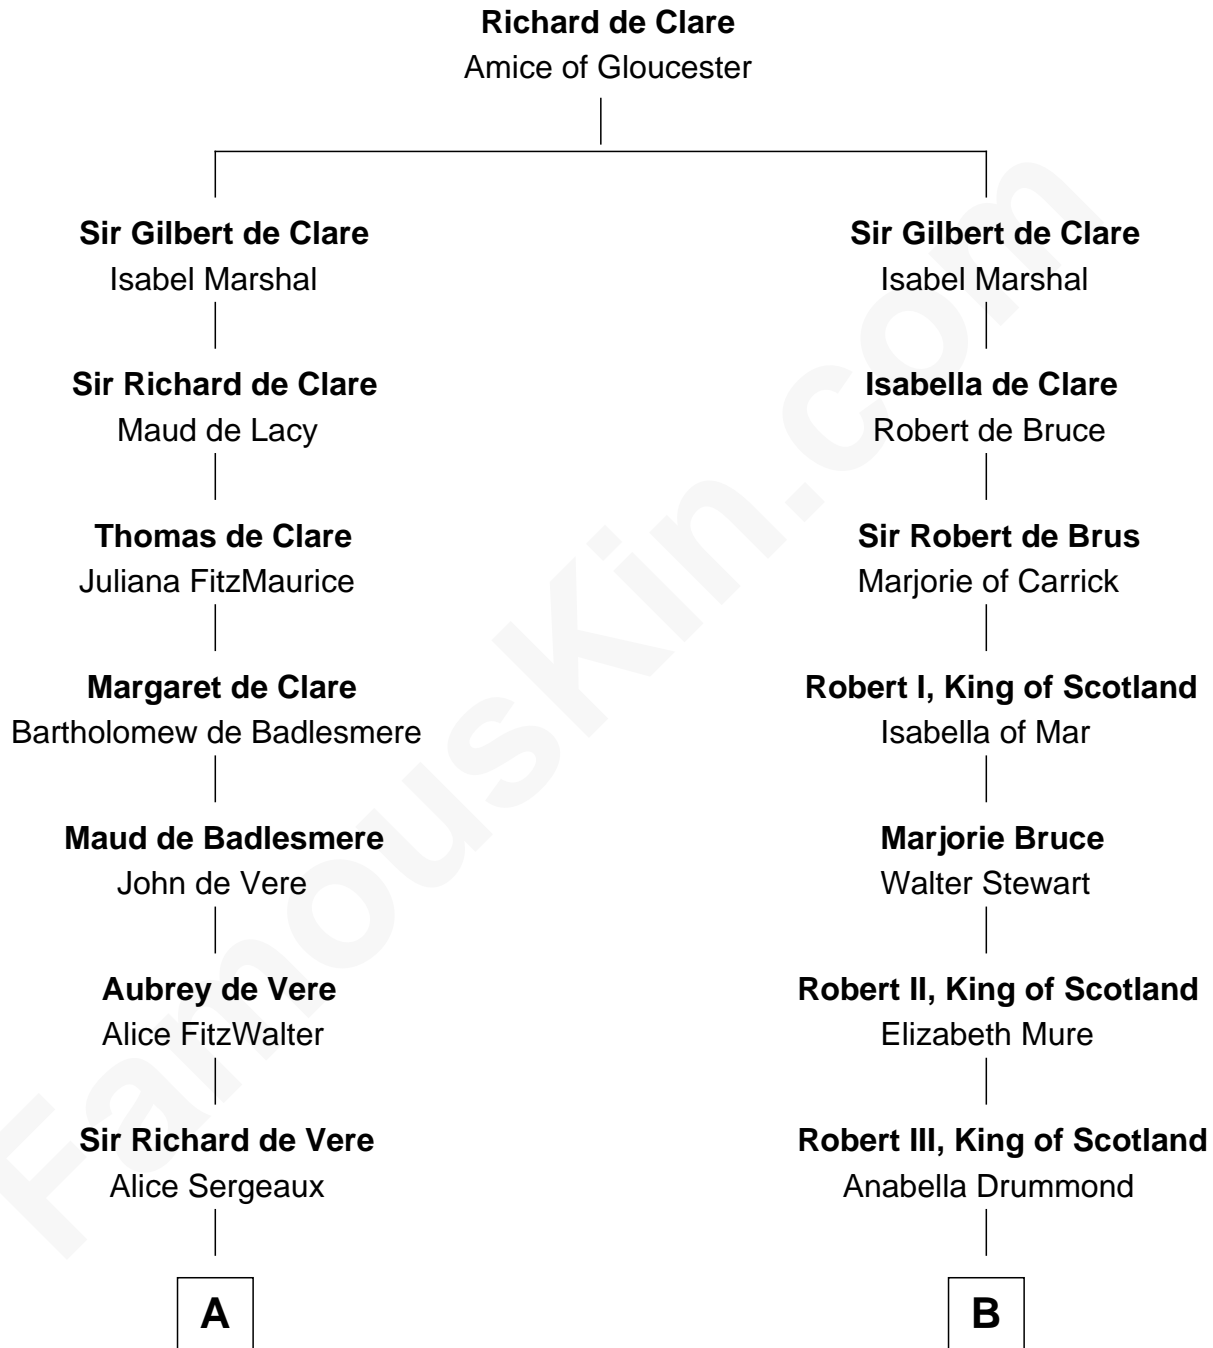

**FamousKin.com**  
**Relationship Chart of**  
**James Russell Lowell**  
*American "Fireside" Poet*

**20th cousin 1 time removed of**  
**Theodore Roosevelt**  
*26th U.S. President*

**C**

**Sarah Champney**

**Dr. John Irvine**

Ann Elizabeth Baillie

**Anne Irvine**

James Bulloch

**James Stephens Bulloch**

Martha Stewart

**Martha Bulloch**

Theodore Roosevelt

**Theodore Roosevelt**

*26th U.S. President*