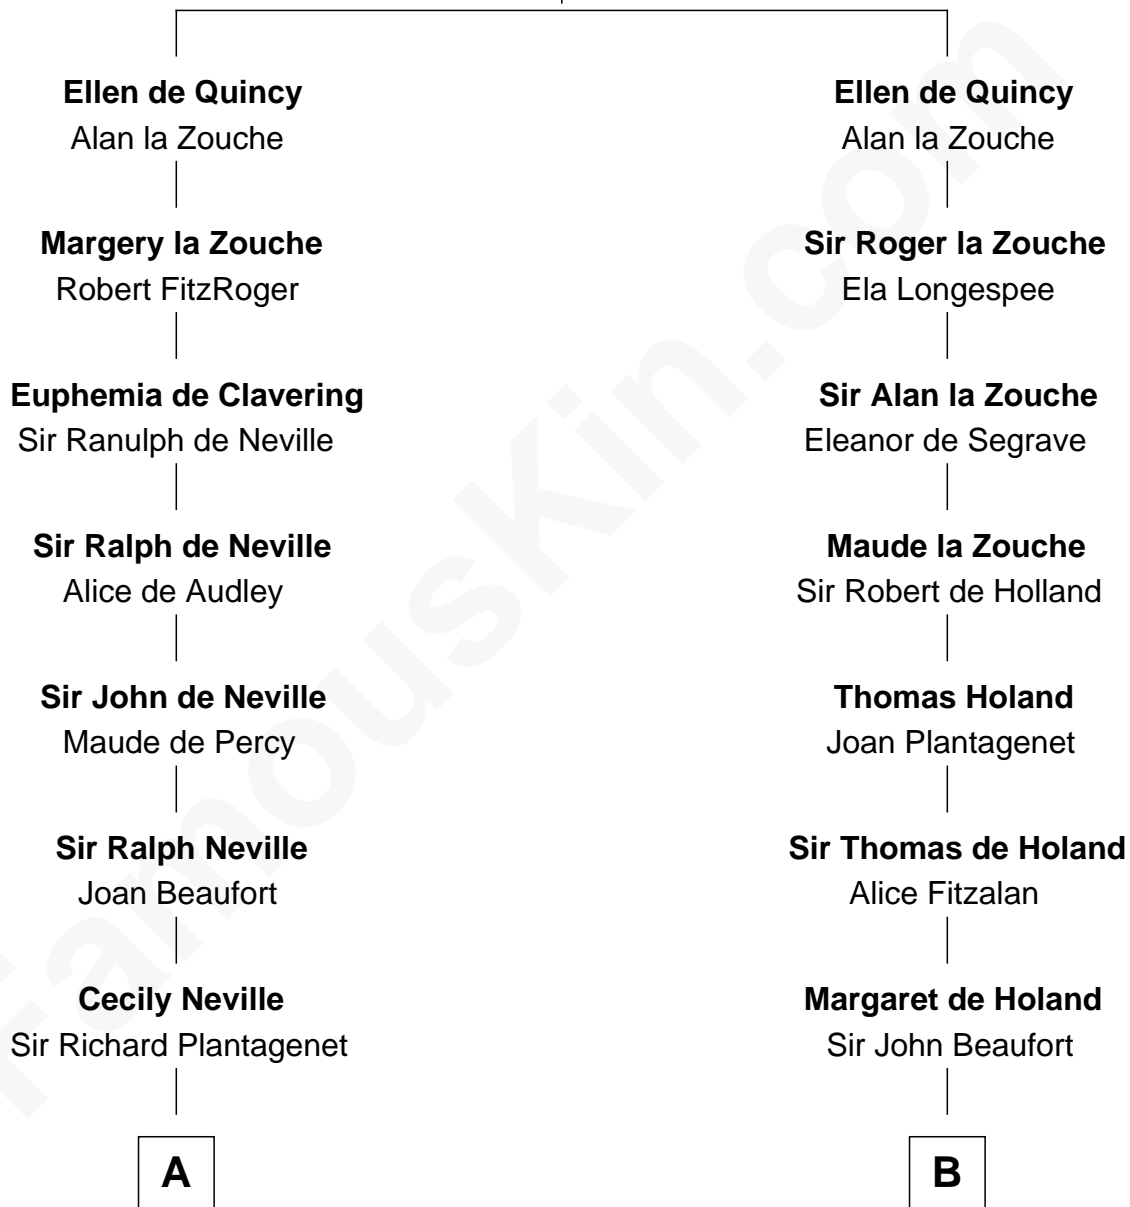

FamousKin.com Relationship Chart of

James Russell Lowell

American "Fireside" Poet

21st cousin of

Theodore Roosevelt

26th U.S. President

Sir Roger de Quincy

Helen of Galloway

C

William Traill

Isabel Fea

Robert Traill

Mary Whipple

Mary Whipple Traill

Keith Spence

Harriet Brackett Spence