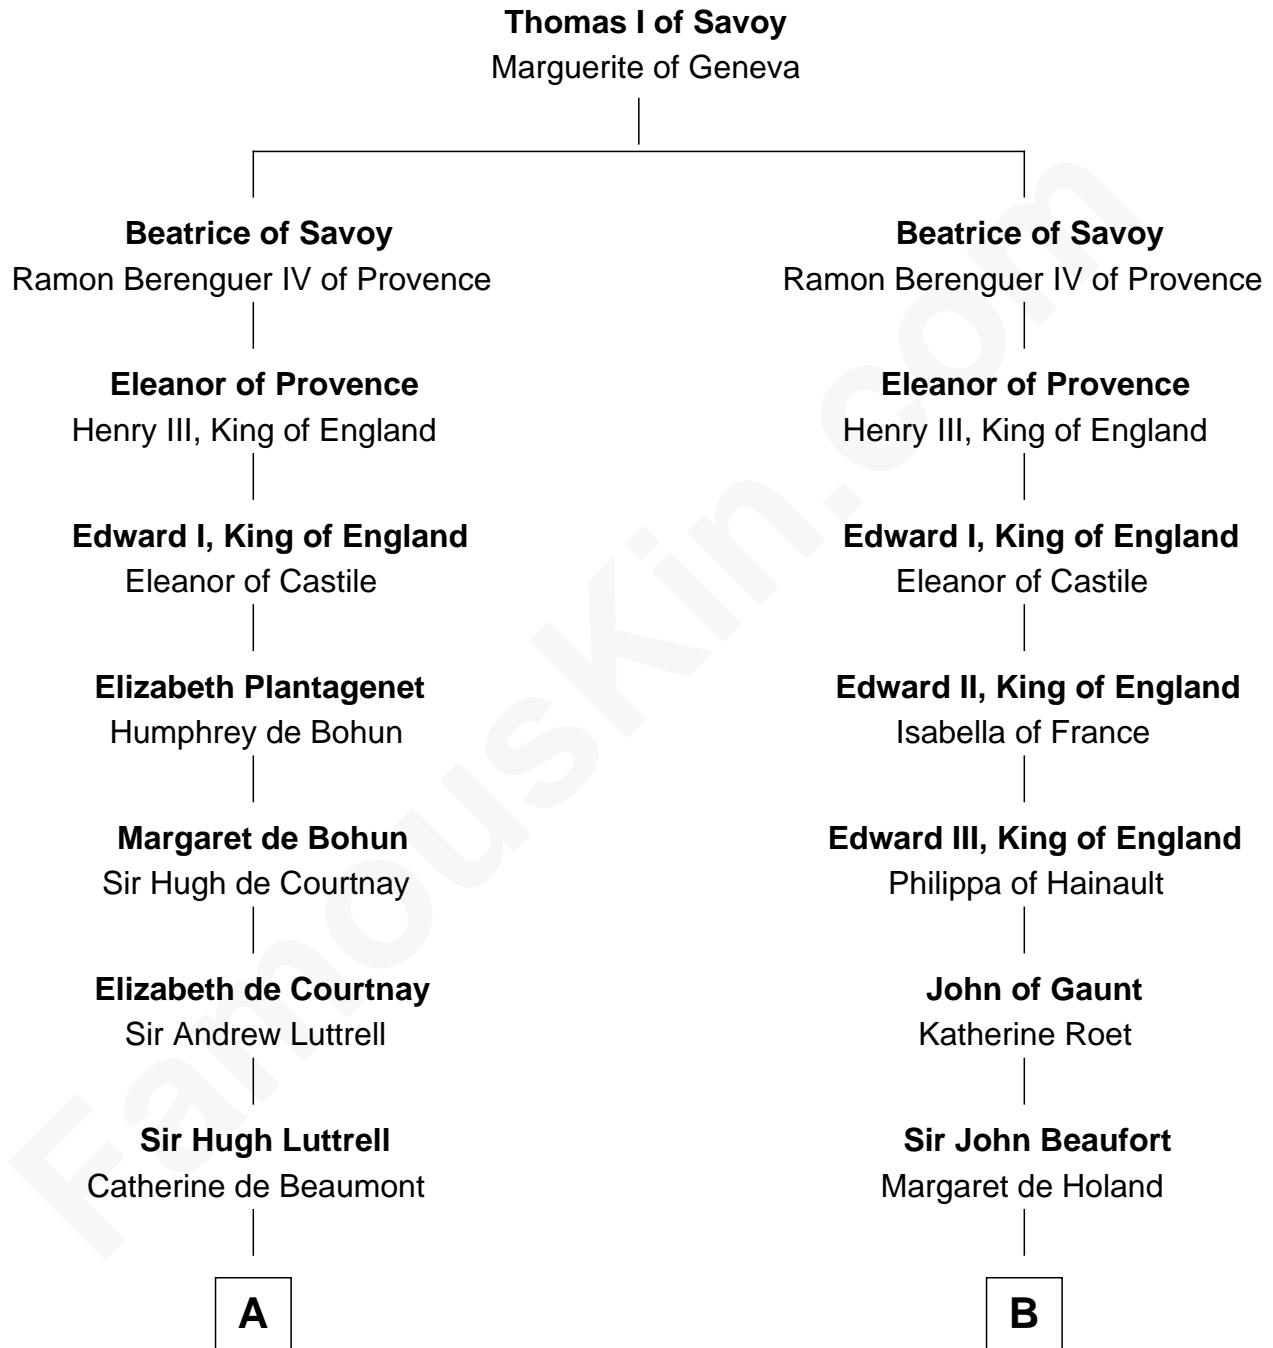

FamousKin.com
Relationship Chart of
James Russell Lowell
American "Fireside" Poet

20th cousin 1 time removed of
Theodore Roosevelt
26th U.S. President

C

Rev. John Lowell

Sarah Champney

John Lowell

Rebecca Russell

James Bulloch

James Stephens Bulloch

Martha Stewart

Martha Bulloch

Theodore Roosevelt

Theodore Roosevelt

26th U.S. President