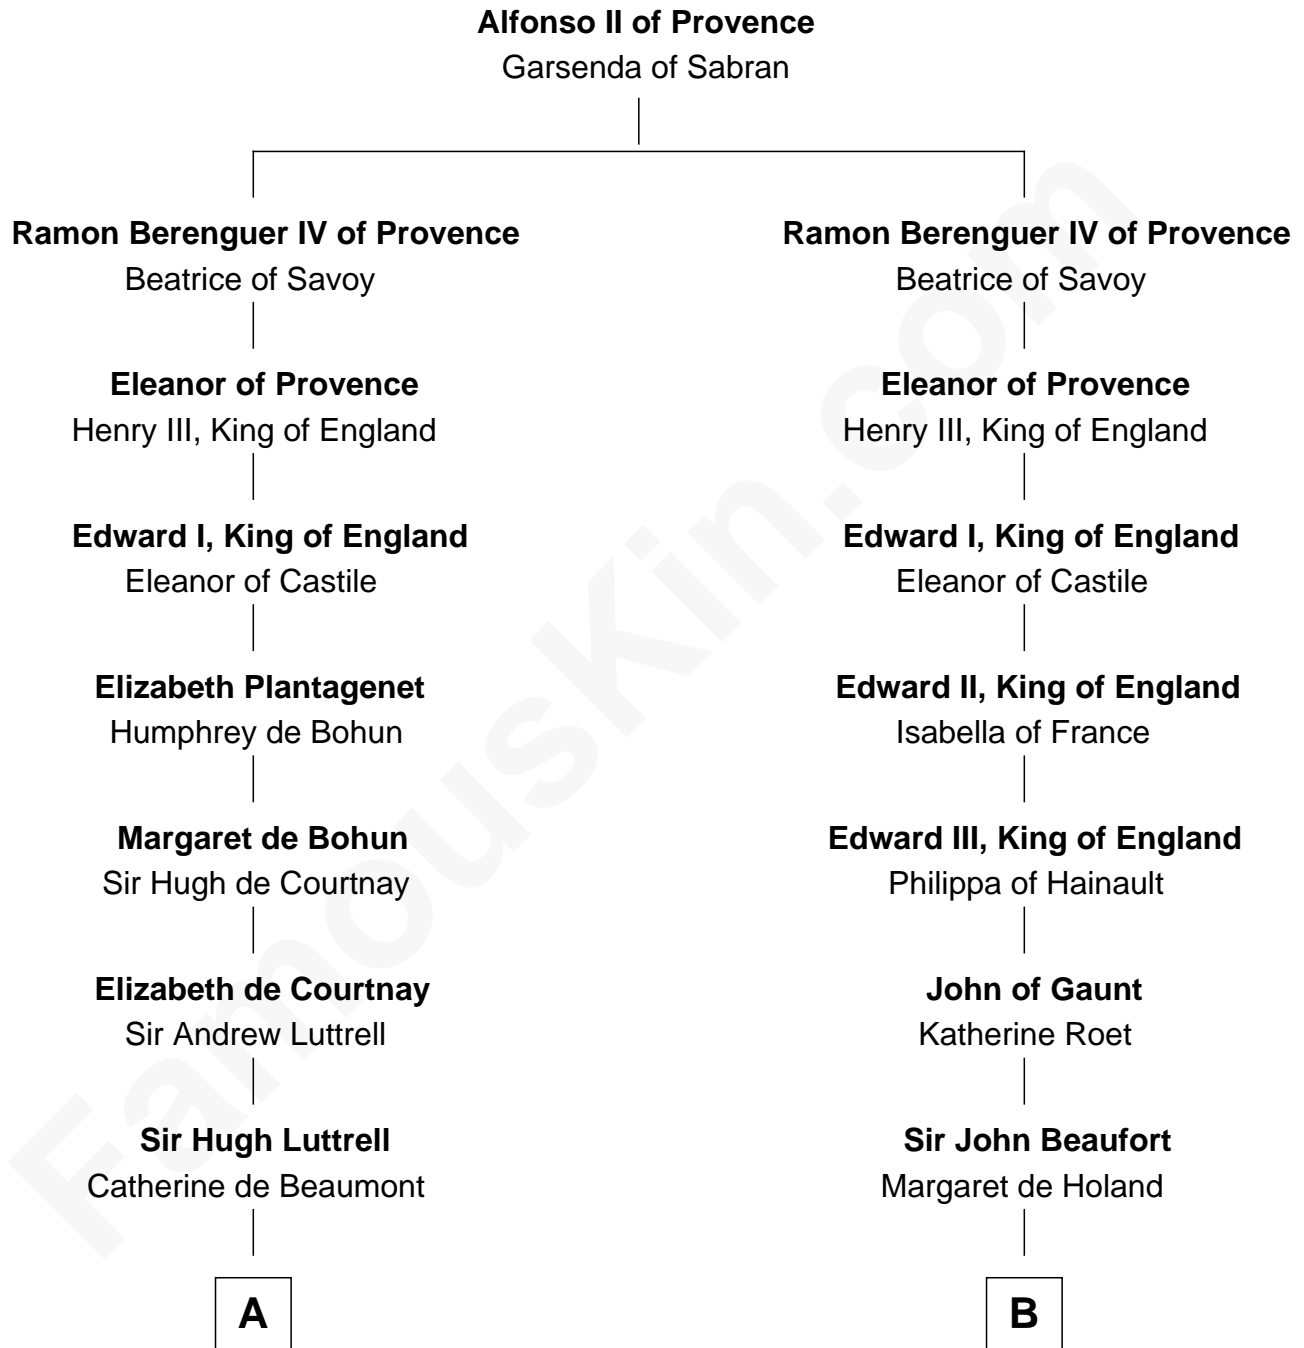

FamousKin.com
Relationship Chart of
James Russell Lowell
American "Fireside" Poet

20th cousin 1 time removed of
Theodore Roosevelt
26th U.S. President

C

Rev. John Lowell

Sarah Champney

John Lowell

Rebecca Russell

James Bulloch

James Stephens Bulloch

Martha Stewart

Martha Bulloch

Theodore Roosevelt

Theodore Roosevelt

26th U.S. President